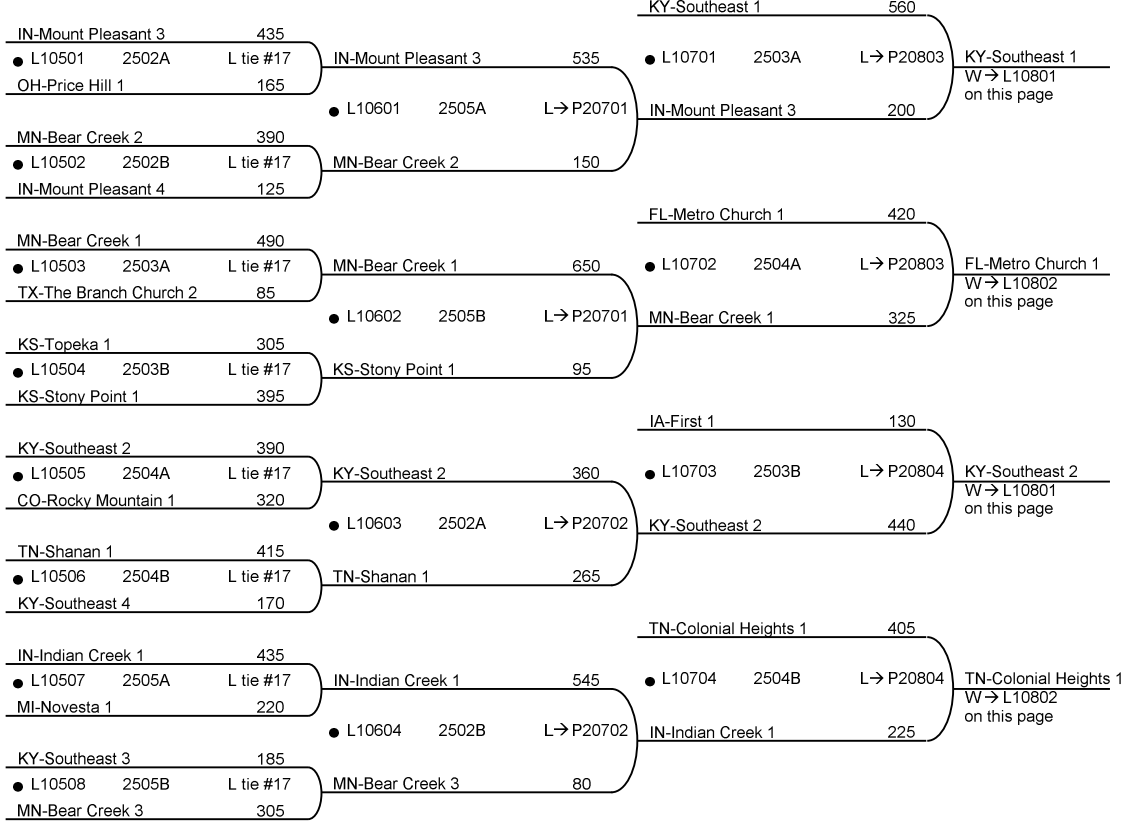

QUALIFIER

LOSERS

53rd National Bible Bowl

Round 5 Wed 09:00 AM

Round 6 Wed 09:30 AM

Round 7 Wed 10:00 AM

Round 8 Wed 10:30 AM

Round 9 Thu 08:30 AM

Round 10 Thu 09:15 AM

CHAMPIONSHIP

LOSERS

53rd National Bible Bowl

DE.64.10

Round 7
Wed 10:00 AM

Round 8
Wed 10:30 AM

Round 9
Thu 08:30 AM