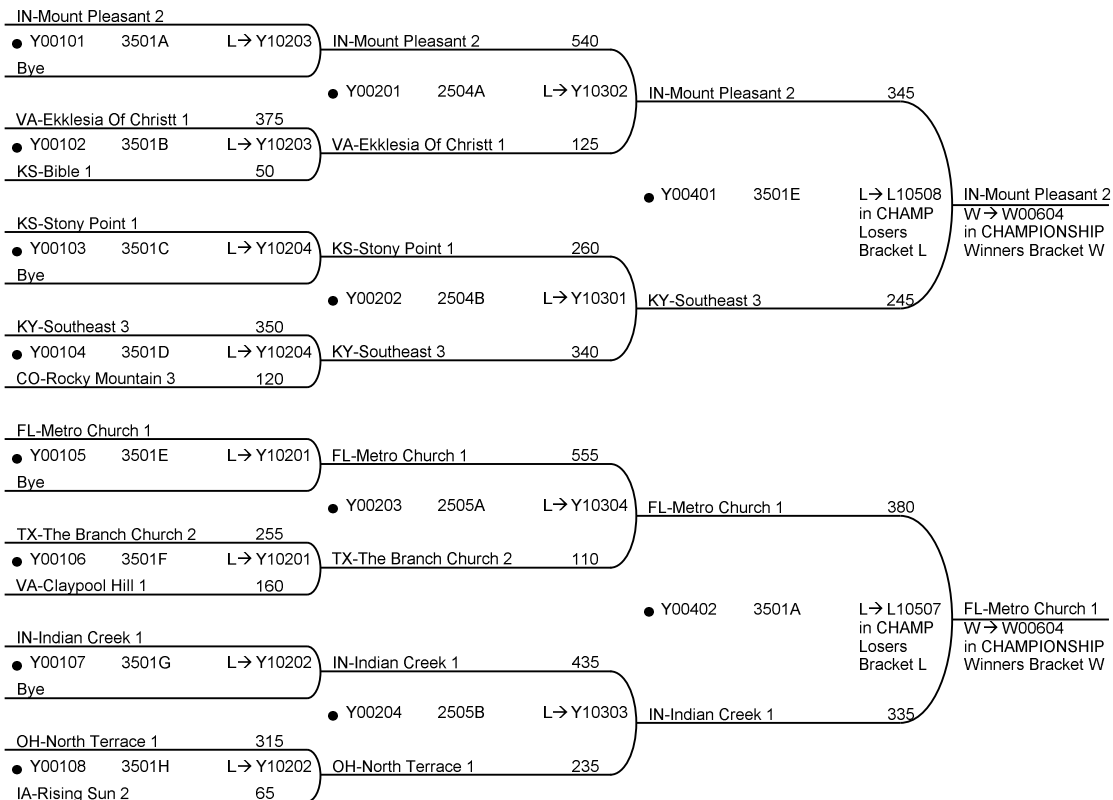

53rd National Bible Bowl

Round 1 Tue 10:00 AM

Round 2 Tue 11:00 AM

Round 4 Tue 02:00 PM

Round 1 Tue 10:00 AM

Round 2 Tue 11:00 AM

Round 4 Tue 02:00 PM

53rd National Bible Bowl

Round 1 Tue 10:30 AM

Round 2 Tue 11:00 AM

Round 4 Tue 02:00 PM

QUALIFIER

WINNERS

Round 1 Tue 10:30 AM

Round 2 Tue 11:00 AM

Round 4 Tue 02:00 PM

QUALIFIER

WINNERS

53rd National Bible Bowl

Round 2 Tue 11:30 AM

Round 3 Tue 01:30 PM

Round 4 Tue 02:00 PM

<p>NC-First Ministries 2 ● R10201 3501A L→RR Bye</p>	<p>KY-Southeast 4 285 ● R10301 2502A L→RR NC-First Ministries 2 215</p>	<p>KY-Southeast 4 260 ● R10401 3501H L→RR</p>	<p>KY-Southeast 4 W→L10506 in CHAMPIONSHIP Losers Bracket L</p>
<p>KS-Bible 2 ● R10202 3501B L→RR Bye</p>	<p>CO-Northglenn 1 275 ● R10302 2505A L→RR KS-Bible 2 90</p>	<p>CO-Northglenn 1 100</p>	
<p>IA-First 2 ● R10203 3501C L→RR Bye</p>	<p>NC-First Ministries 1 595 ● R10303 2503A L→RR IA-First 2 60</p>	<p>NC-First Ministries 1 220 ● R10402 3501G L→RR</p>	<p>CO-Rocky Mountain 1 W→L10505 in CHAMPIONSHIP Losers Bracket L</p>
<p>Bye ● R10204 3501D L→RR Bye</p>	<p>CO-Rocky Mountain 1 ● R10304 2504A L→RR Bye</p>	<p>CO-Rocky Mountain 1 335</p>	

QUALIFIER

LOSERS

53rd National Bible Bowl

Round 5 Wed 09:00 AM

Round 6 Wed 09:30 AM

Round 7 Wed 10:00 AM

Round 8 Wed 10:30 AM

Round 9 Thu 08:30 AM