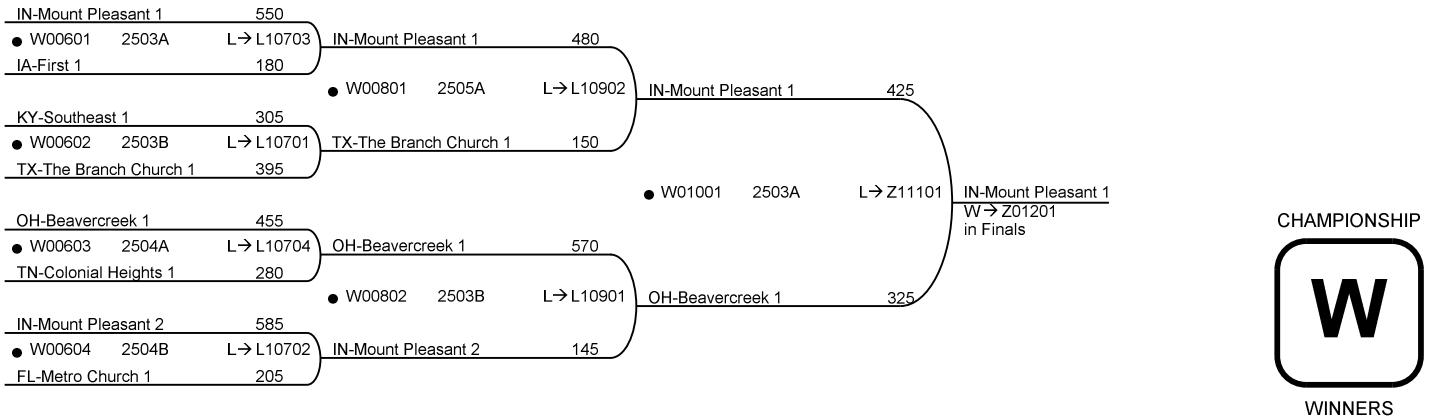

Round 10
Thu 09:15 AM

CHAMPIONSHIP

PLACEMENT

Round 6
Wed 09:30 AM

Round 8
Wed 10:30 AM

Round 10
Thu 09:15 AM

CHAMPIONSHIP

WINNERS

Round 11
Thu 10:00 AM

Round 12
Thu 11:20 AM

Round 13
Thu 11:50 AM

CHAMPIONSHIP

SEMI- / FINALS