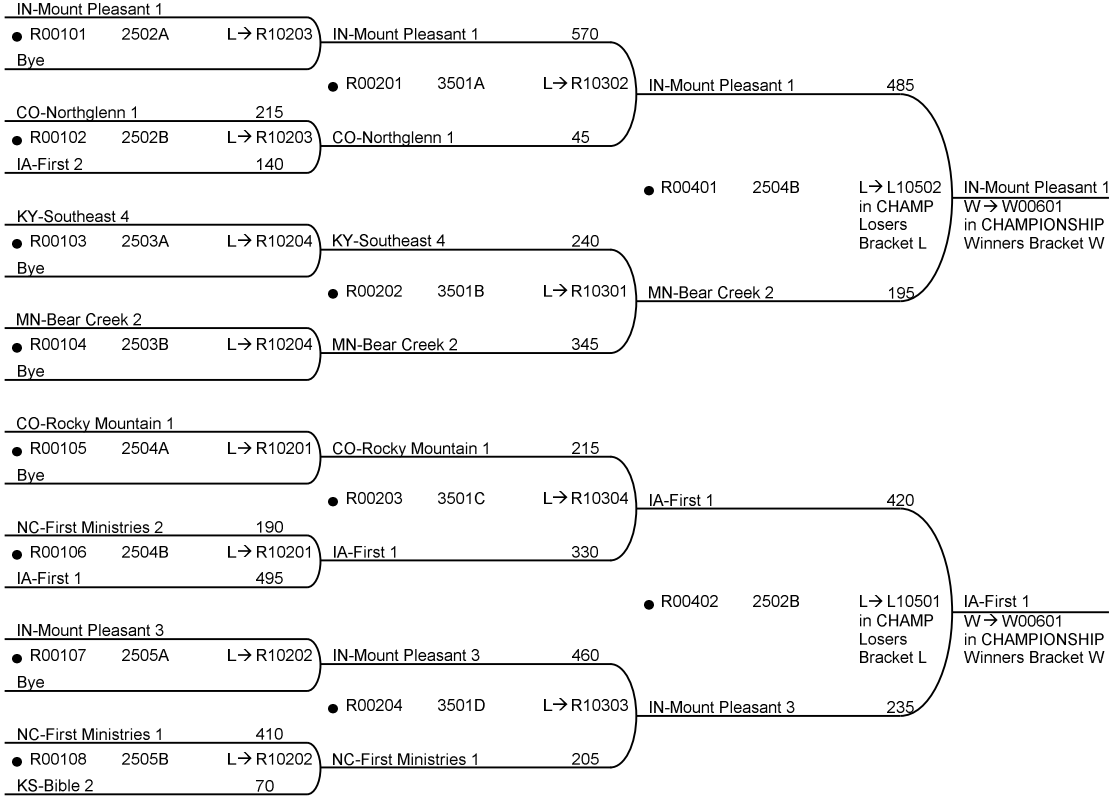

53rd National Bible Bowl

Round 1 Tue 10:00 AM

Round 2 Tue 11:00 AM

Round 4 Tue 02:00 PM

Round 1 Tue 10:00 AM

Round 2 Tue 11:00 AM

Round 4 Tue 02:00 PM

53rd National Bible Bowl

Round 1 Tue 10:30 AM

Round 2 Tue 11:00 AM

Round 4 Tue 02:00 PM

QUALIFIER

WINNERS

Round 1 Tue 10:30 AM

Round 2 Tue 11:00 AM

Round 4 Tue 02:00 PM

QUALIFIER

LOSERS

53rd National Bible Bowl

Round 5 Wed 09:00 AM

Round 6 Wed 09:30 AM

Round 7 Wed 10:00 AM

Round 8 Wed 10:30 AM

Round 9 Thu 08:30 AM

Round 10 Thu 09:15 AM

CHAMPIONSHIP

LOSERS

53rd National Bible Bowl

DE.64.10

Round 7
Wed 10:00 AM

Round 8
Wed 10:30 AM

Round 9
Thu 08:30 AM