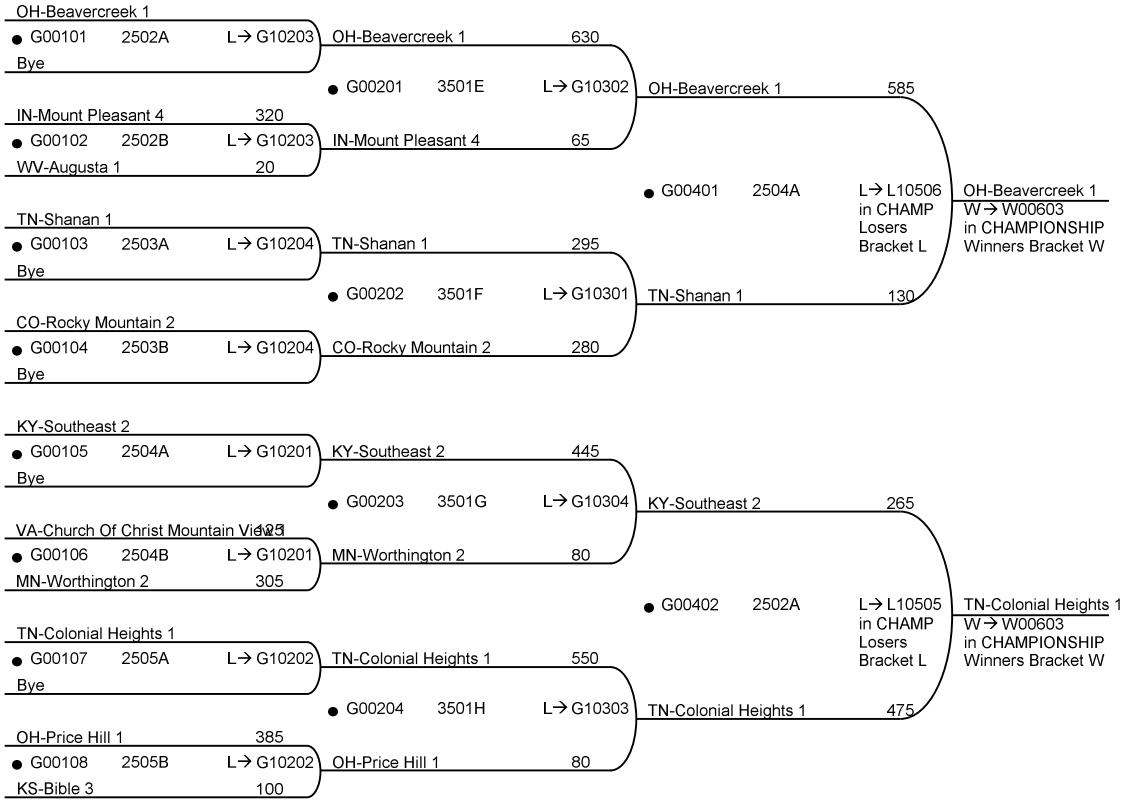

53rd National Bible Bowl

Round 1 Tue 10:00 AM

Round 2 Tue 11:00 AM

Round 4 Tue 02:00 PM

Round 1 Tue 10:00 AM

Round 2 Tue 11:00 AM

Round 4 Tue 02:00 PM

53rd National Bible Bowl

Round 1 Tue 10:30 AM

Round 2 Tue 11:00 AM

Round 4 Tue 02:00 PM

QUALIFIER

WINNERS

Round 1 Tue 10:30 AM

Round 2 Tue 11:00 AM

Round 4 Tue 02:00 PM

QUALIFIER

LOSERS

53rd National Bible Bowl

Round 5 Wed 09:00 AM

Round 6 Wed 09:30 AM

Round 7 Wed 10:00 AM

Round 8 Wed 10:30 AM

Round 9 Thu 08:30 AM

Round 10 Thu 09:15 AM

CHAMPIONSHIP

LOSERS

53rd National Bible Bowl

DE.64.10

Round 7
Wed 10:00 AM

Round 8
Wed 10:30 AM

Round 9
Thu 08:30 AM