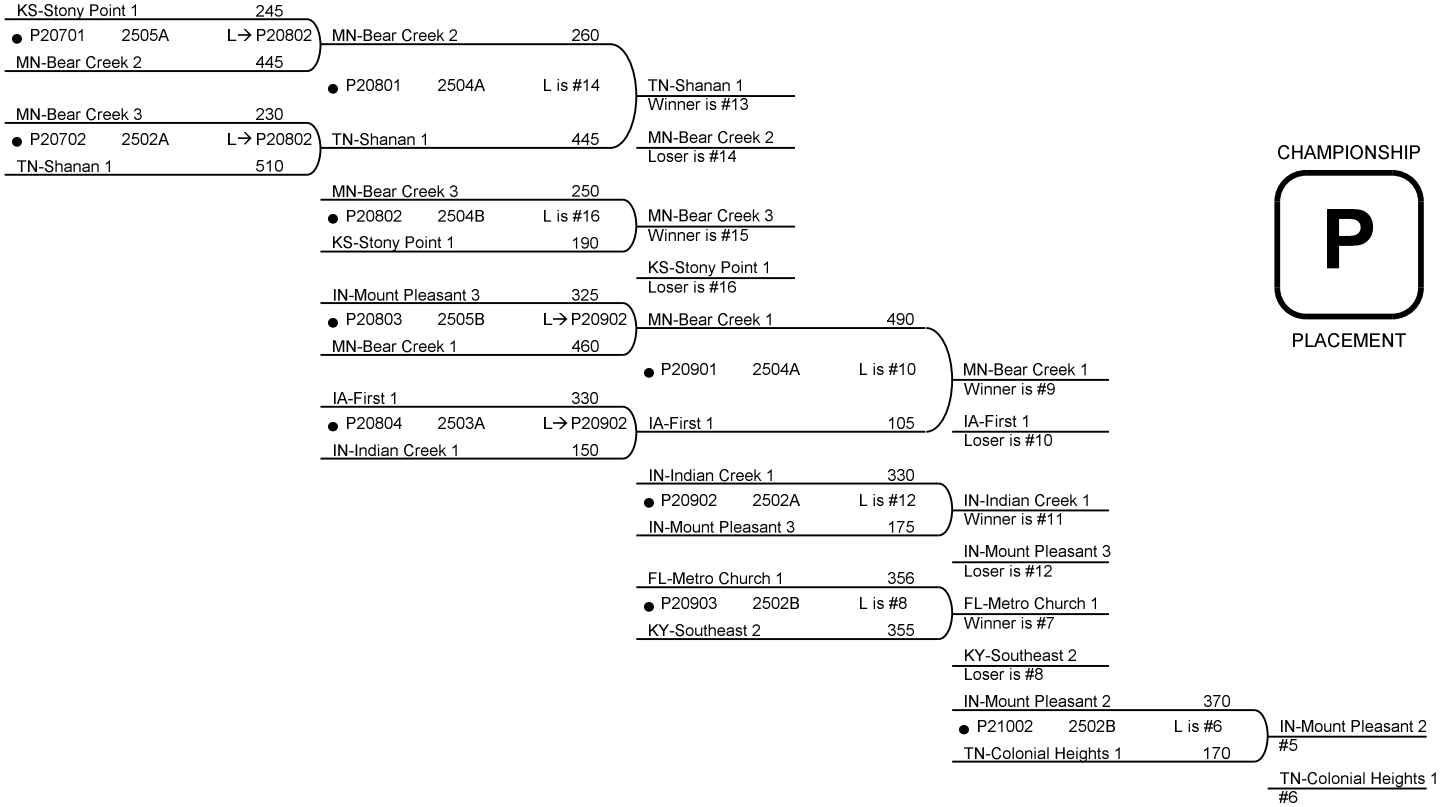

QUALIFIER

LOSERS

53rd National Bible Bowl

Round 5 Wed 09:00 AM

Round 6 Wed 09:30 AM

Round 7 Wed 10:00 AM

Round 8 Wed 10:30 AM

Round 9 Thu 08:30 AM

Round 10 Thu 09:15 AM

CHAMPIONSHIP

LOSERS

53rd National Bible Bowl

DE.64.10

Round 7
Wed 10:00 AM

Round 8
Wed 10:30 AM

Round 9
Thu 08:30 AM

Round 10
Thu 09:15 AM

CHAMPIONSHIP

PLACEMENT

Round 6
Wed 09:30 AM

Round 8
Wed 10:30 AM

Round 10
Thu 09:15 AM

CHAMPIONSHIP

WINNERS

Round 11
Thu 10:00 AM

Round 12
Thu 11:20 AM

Round 13
Thu 11:50 AM

CHAMPIONSHIP

SEMI- / FINALS