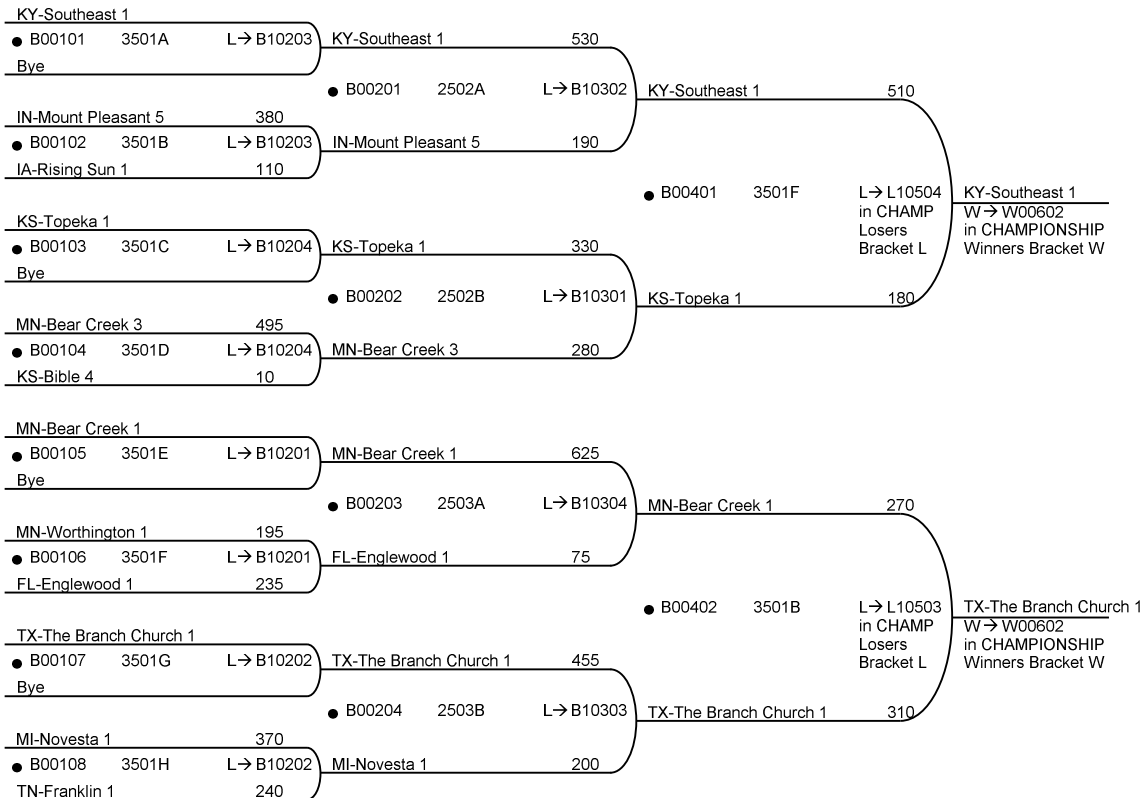

53rd National Bible Bowl

Round 1 Tue 10:00 AM

Round 2 Tue 11:00 AM

Round 4 Tue 02:00 PM

Round 1 Tue 10:00 AM

Round 2 Tue 11:00 AM

Round 4 Tue 02:00 PM

53rd National Bible Bowl

Round 1 Tue 10:30 AM

Round 2 Tue 11:00 AM

Round 4 Tue 02:00 PM

QUALIFIER

WINNERS

Round 1 Tue 10:30 AM

Round 2 Tue 11:00 AM

Round 4 Tue 02:00 PM

QUALIFIER

LOSERS

53rd National Bible Bowl

Round 5 Wed 09:00 AM

Round 6 Wed 09:30 AM

Round 7 Wed 10:00 AM

Round 8 Wed 10:30 AM

Round 9 Thu 08:30 AM