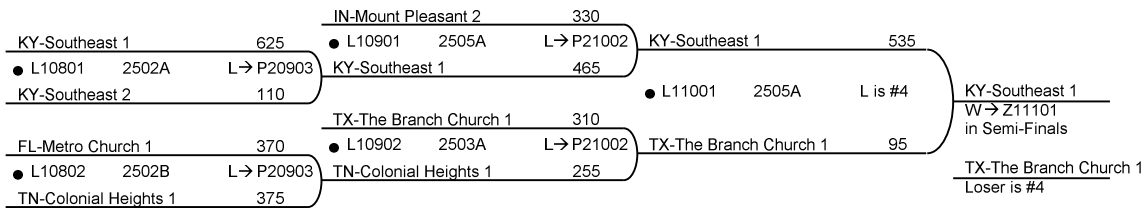

QUALIFIER

LOSERS

<p>VA-Claypool Hill 1 ● Y10201 2504A L→RR Bye</p>	<p>KS-Stony Point 1 505 ● Y10301 3501E L→RR VA-Claypool Hill 1 90</p>	<p>KS-Stony Point 1 290 ● Y10401 2505B L→RR</p>	<p>KS-Stony Point 1 W→L10504 in CHAMPIONSHIP Losers Bracket L</p>
<p>IA-Rising Sun 2 ● Y10202 2504B L→RR Bye</p>	<p>VA-Ekklesia Of Christt 1 370 ● Y10302 3501F L→RR IA-Rising Sun 2 110</p>	<p>VA-Ekklesia Of Christt 1 190</p>	
<p>KS-Bible 1 ● Y10203 2505A L→RR Bye</p>	<p>OH-North Terrace 1 375 ● Y10303 3501G L→RR KS-Bible 1 75</p>	<p>OH-North Terrace 1 100 ● Y10402 2503B L→RR</p>	<p>TX-The Branch Church 2 W→L10503 in CHAMPIONSHIP Losers Bracket L</p>
<p>CO-Rocky Mountain 3 ● Y10204 2505B L→RR Bye</p>	<p>TX-The Branch Church 2 370 ● Y10304 3501H L→RR CO-Rocky Mountain 3 185</p>	<p>TX-The Branch Church 2 285</p>	

QUALIFIER

LOSERS

53rd National Bible Bowl

Round 5 Wed 09:00 AM

Round 6 Wed 09:30 AM

Round 7 Wed 10:00 AM

Round 8 Wed 10:30 AM

Round 9 Thu 08:30 AM

Round 10 Thu 09:15 AM

CHAMPIONSHIP

LOSERS

53rd National Bible Bowl

DE.64.10

Round 7
Wed 10:00 AM

Round 8
Wed 10:30 AM

Round 9
Thu 08:30 AM