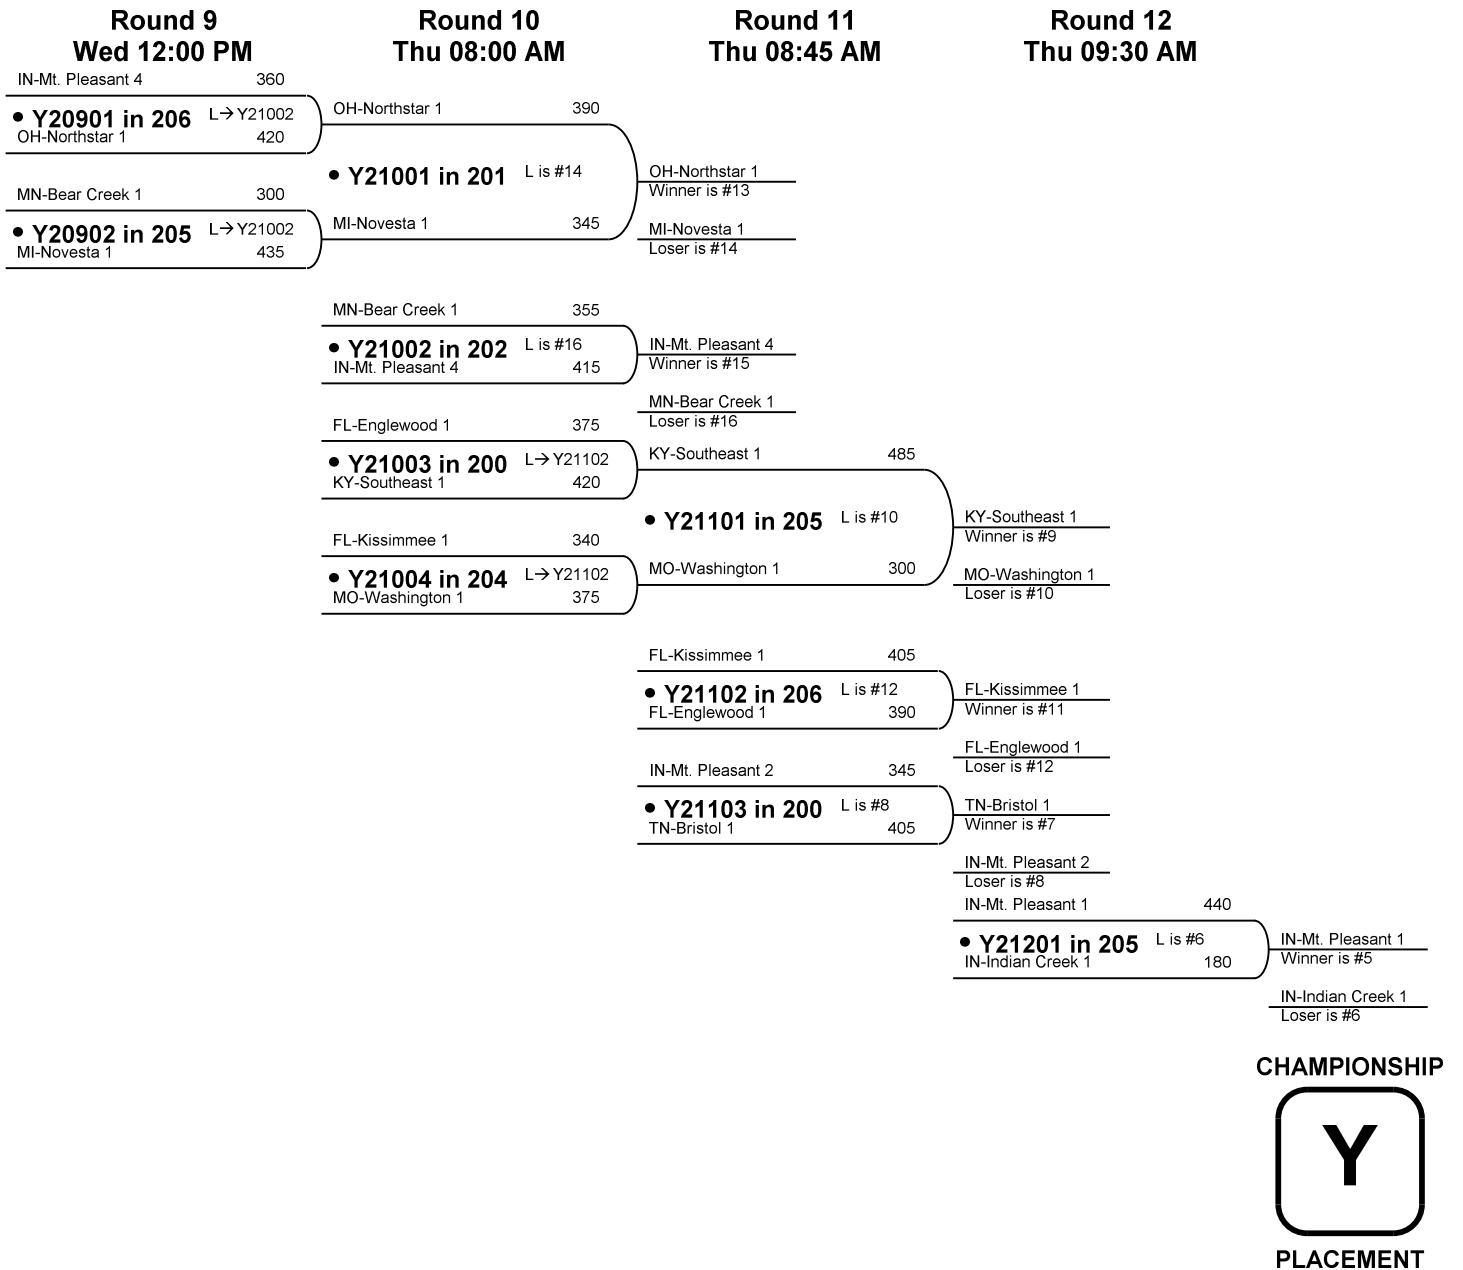

51st National Bible Bowl

DE.128.1