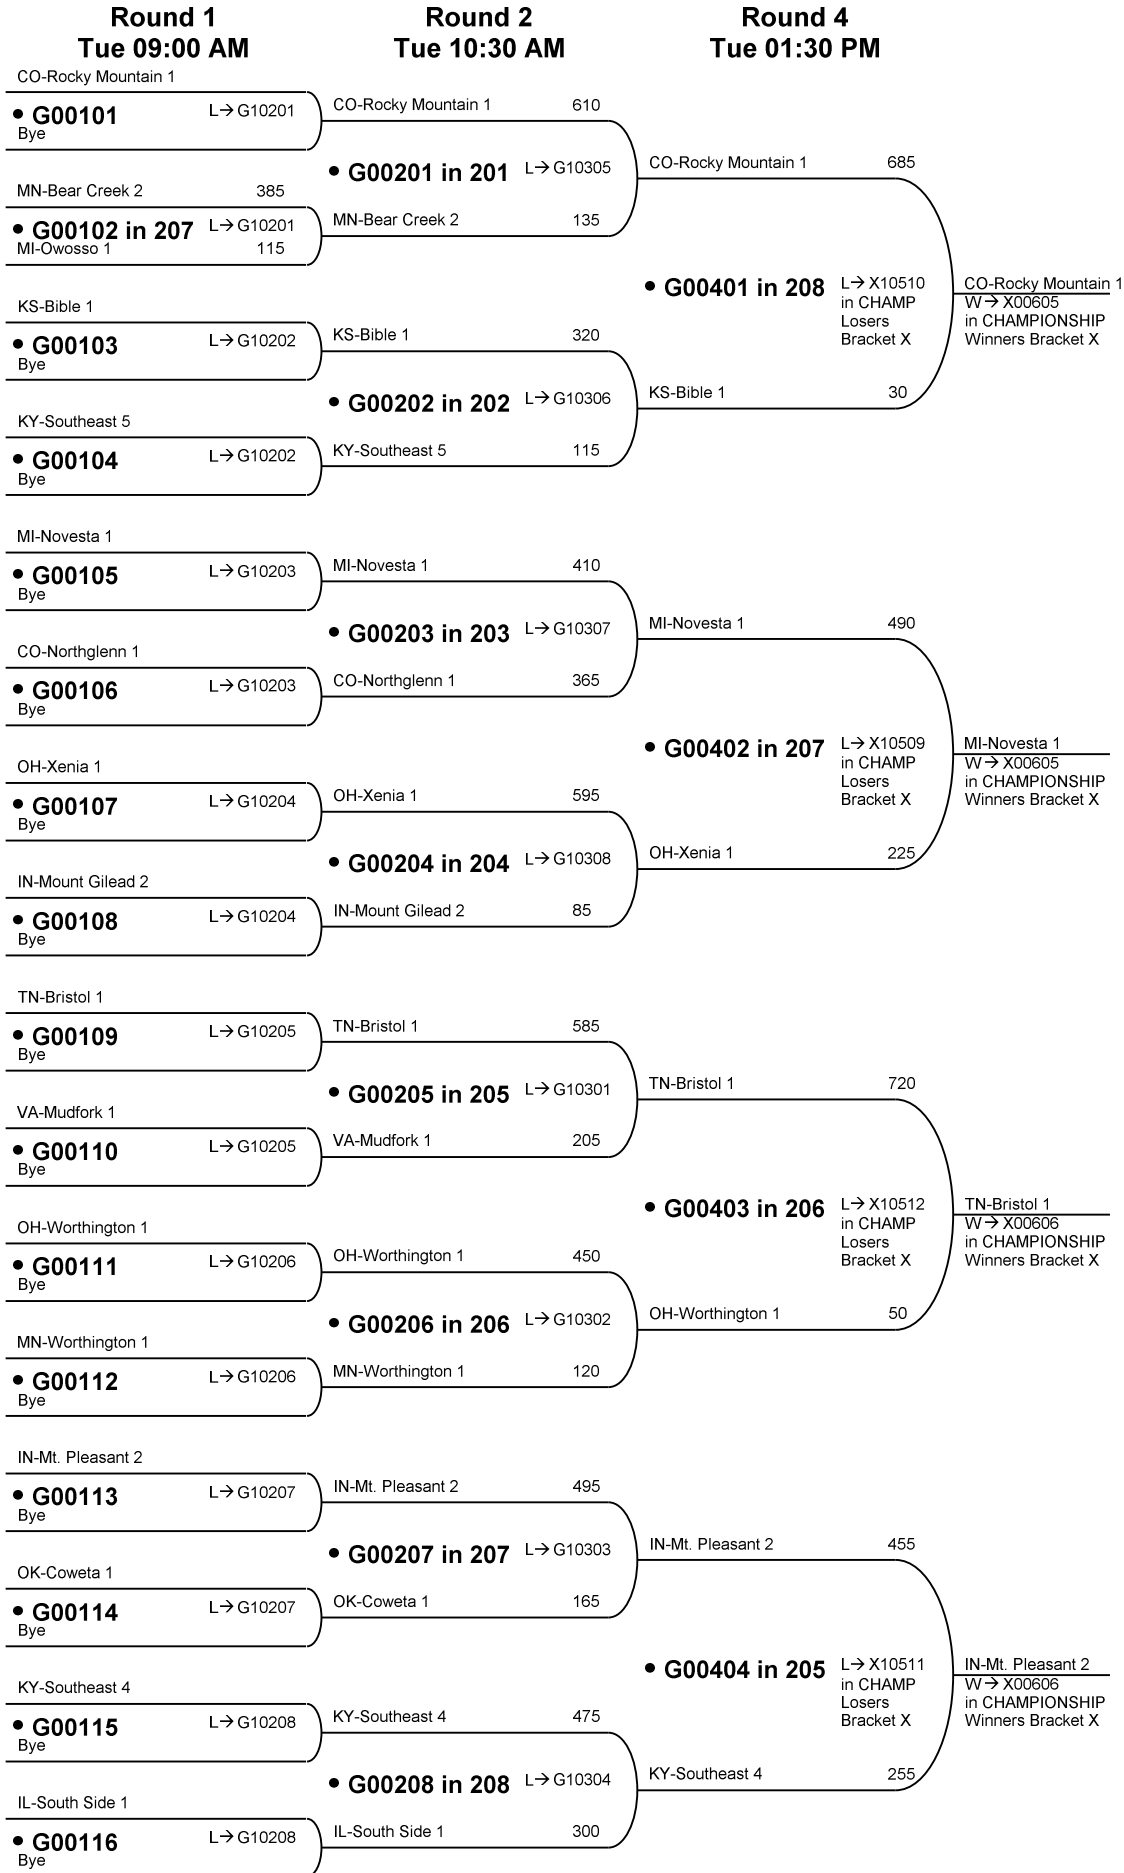

51st National Bible Bowl