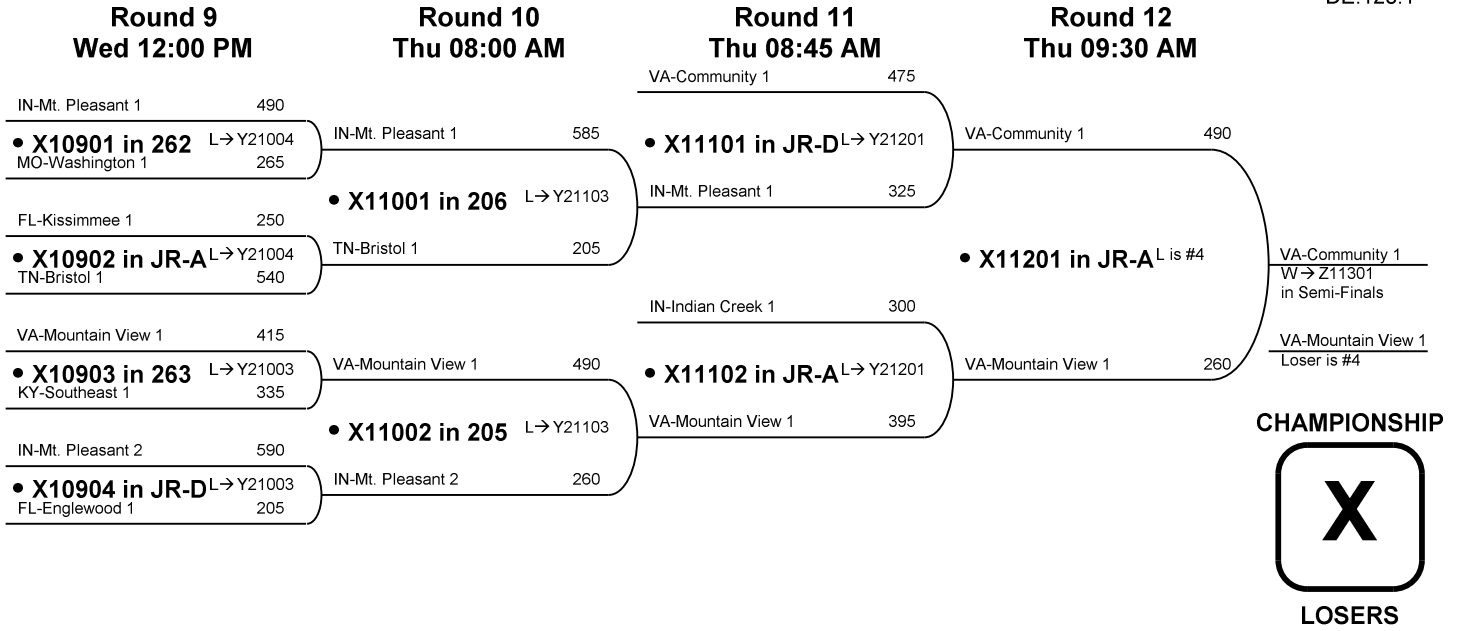

51st National Bible Bowl

DE.128.1