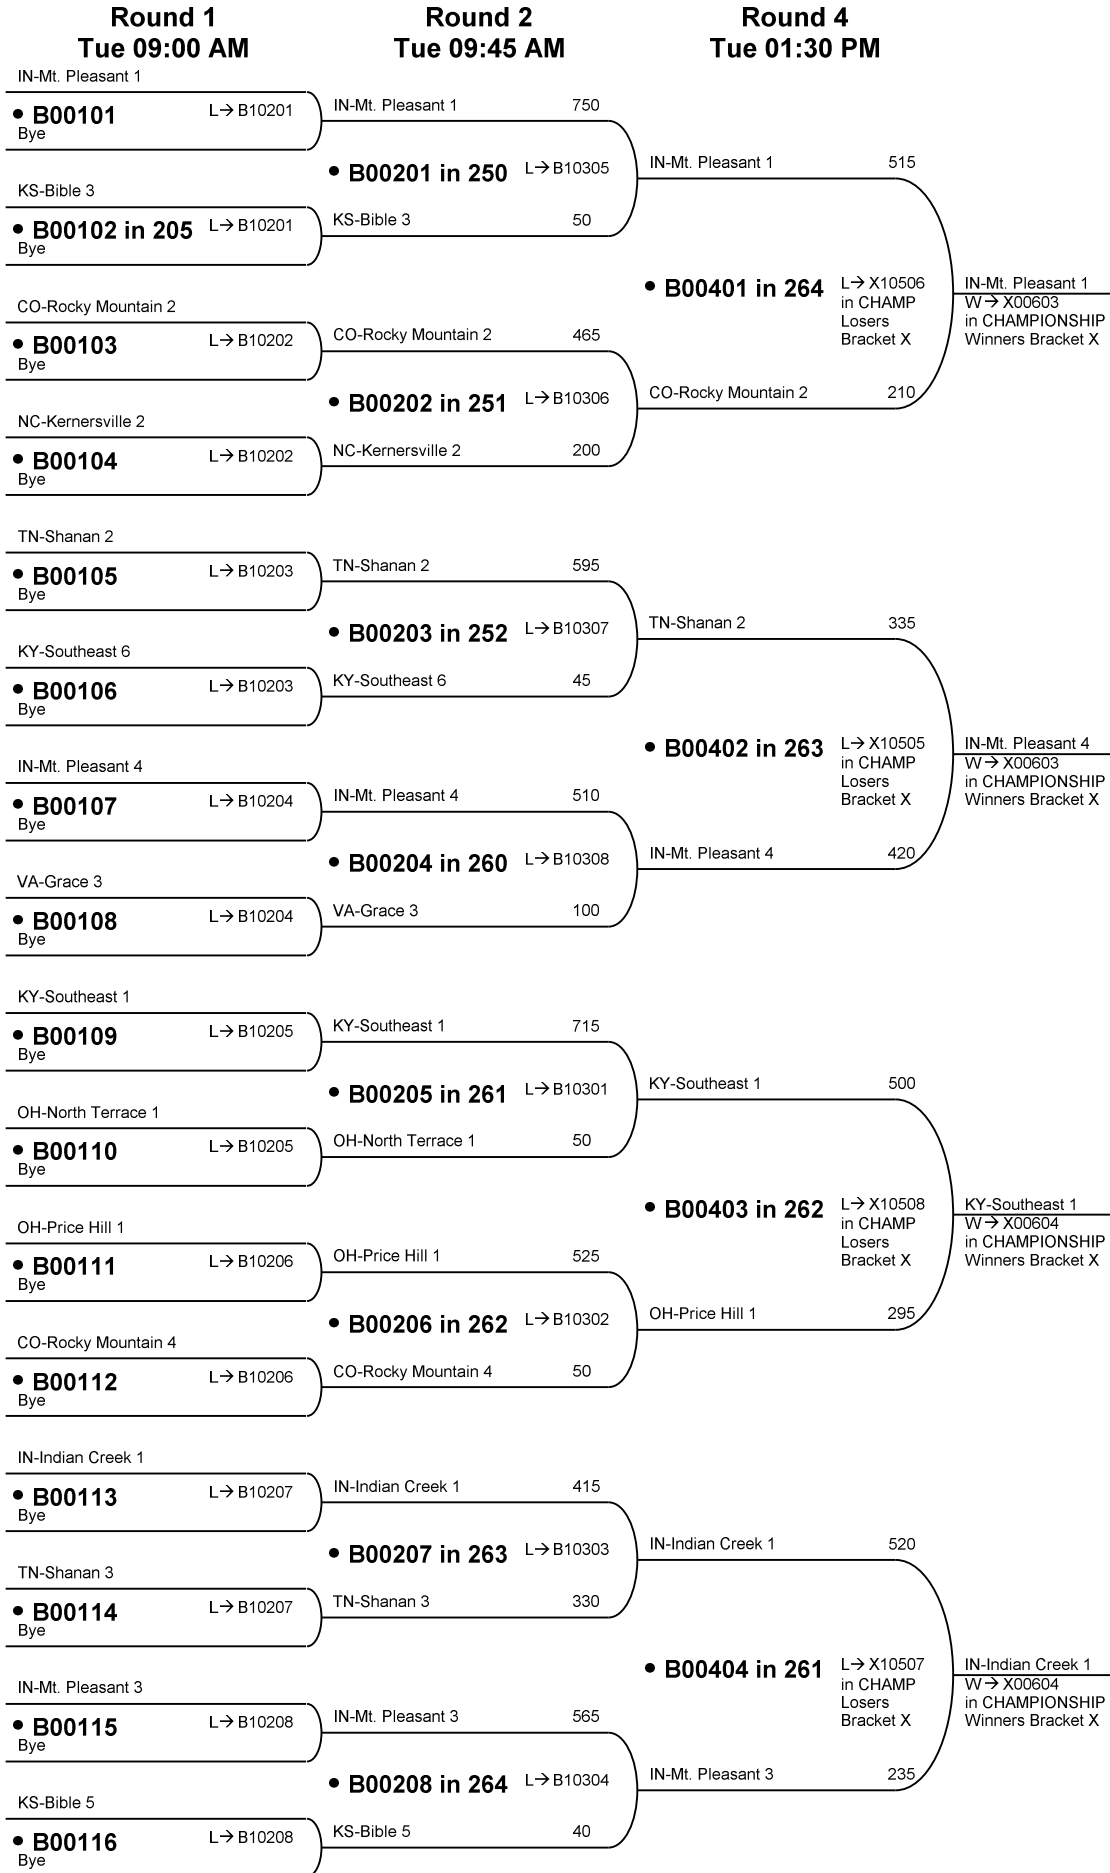

51st National Bible Bowl