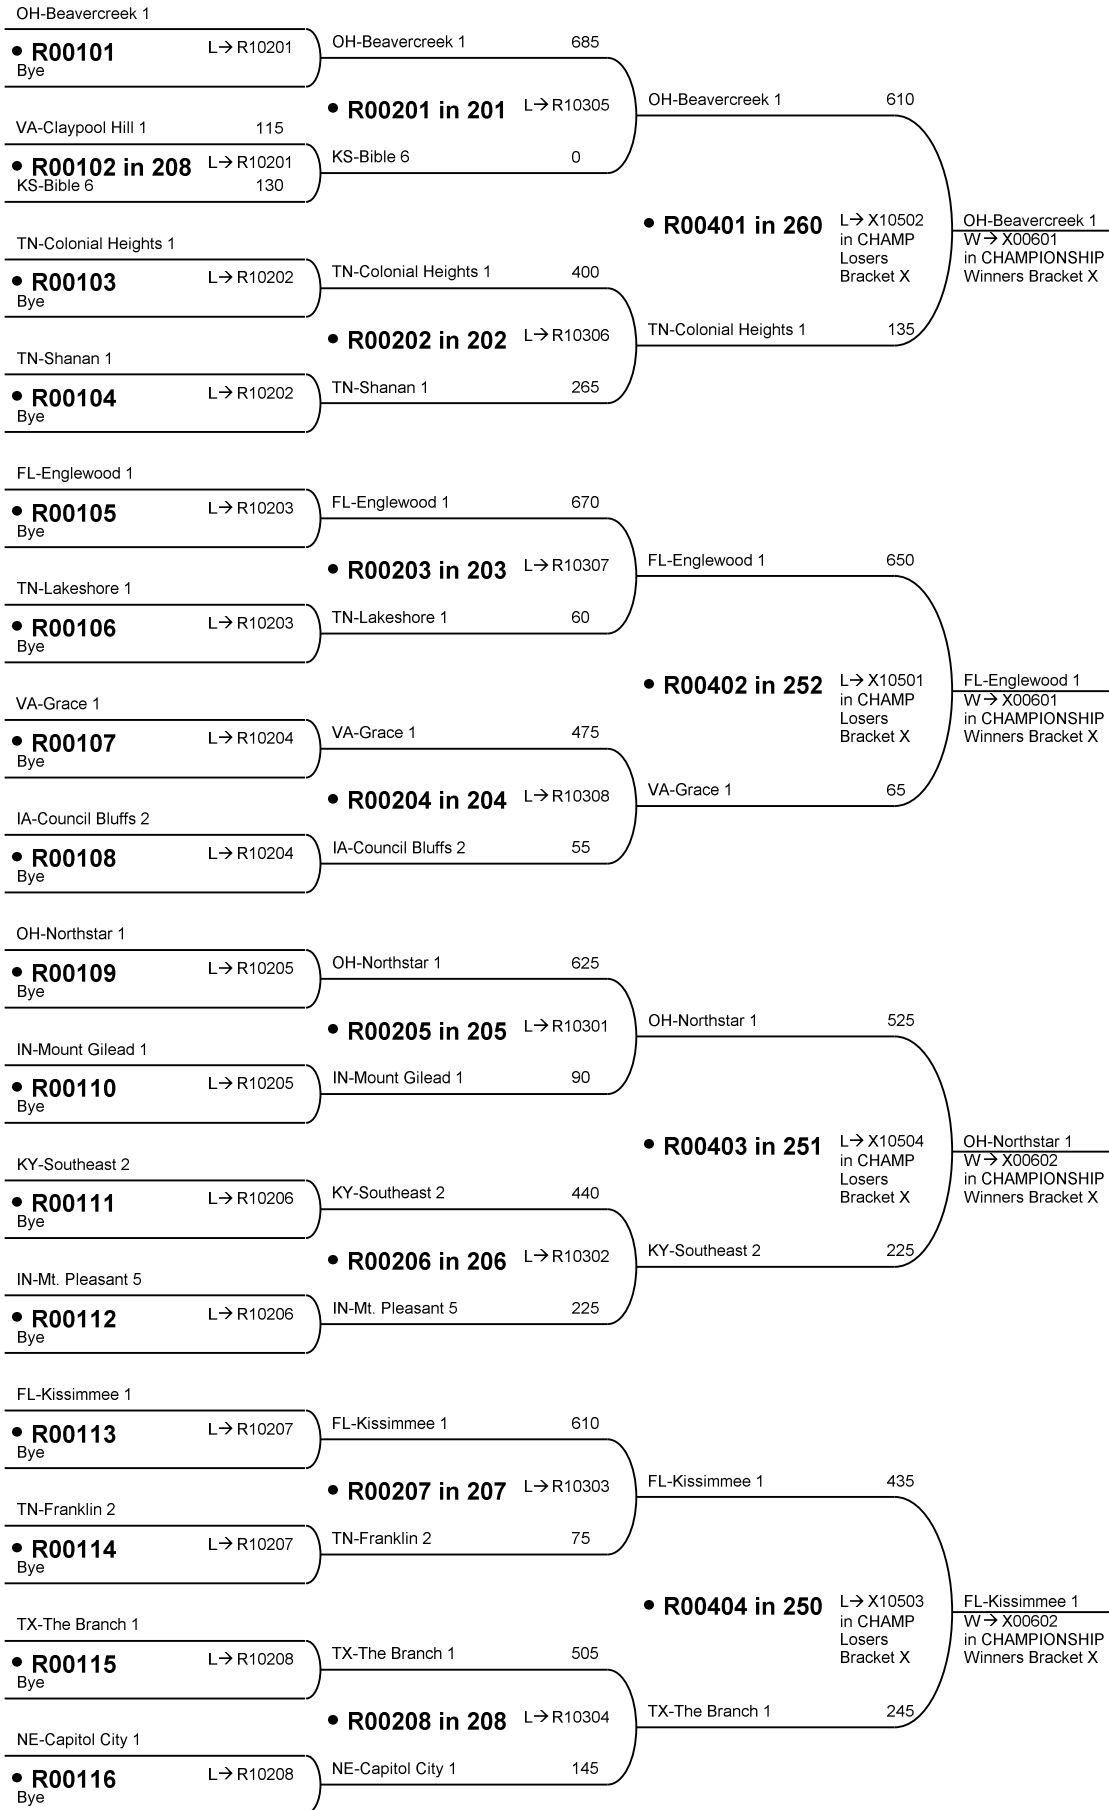

# 51st National Bible Bowl

## Round 4 Tue 01:30 PM