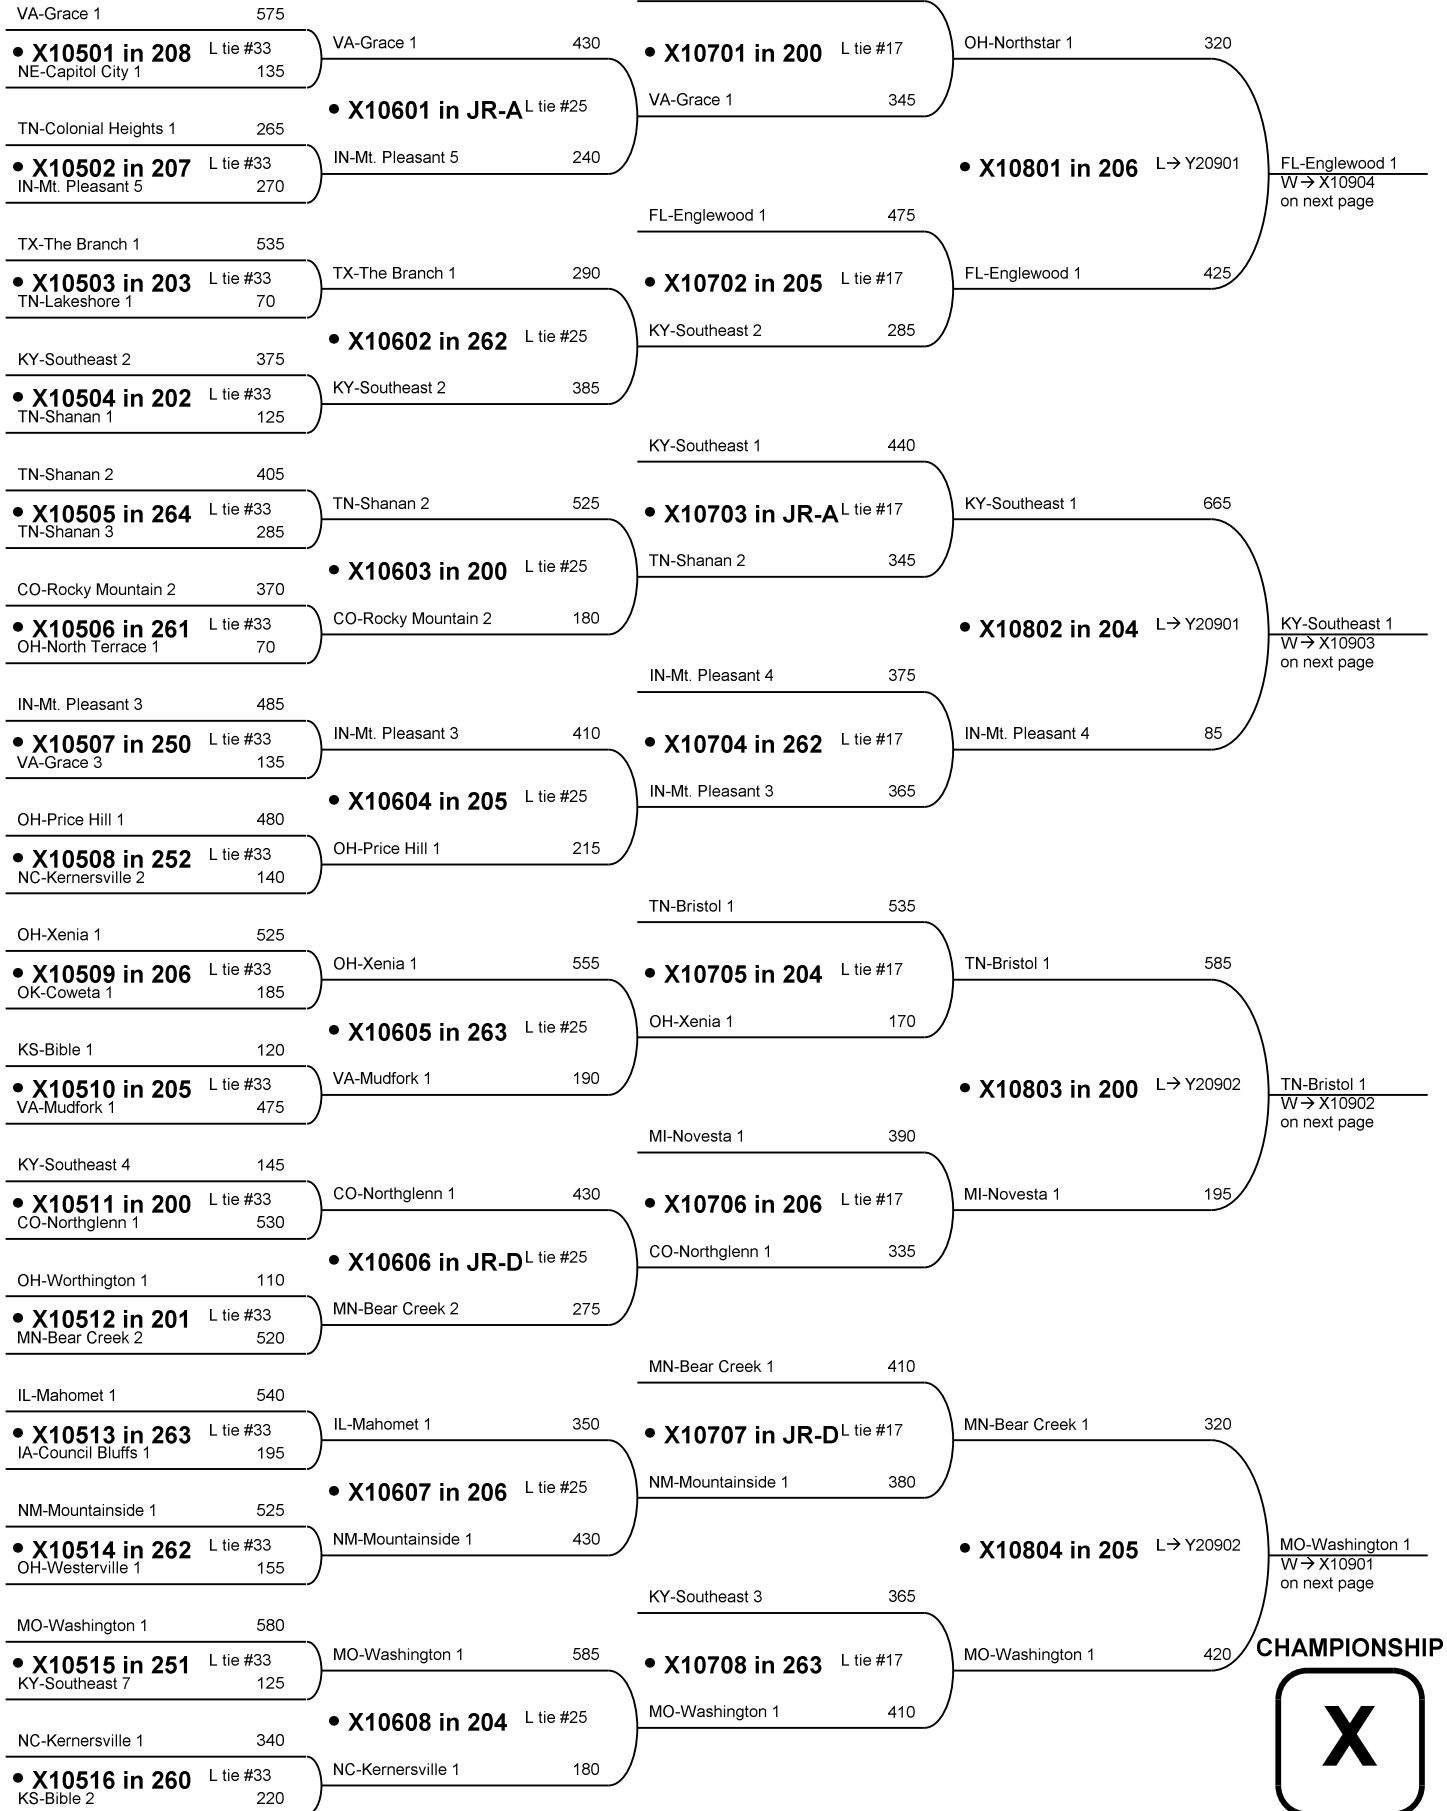

51st National Bible Bowl

Round 5 Wed 08:15 AM

Round 6 Wed 09:45 AM

Round 7 Wed 10:30 AM

Round 8 Wed 11:15 AM

CHAMPIONSHIP

LOSERS