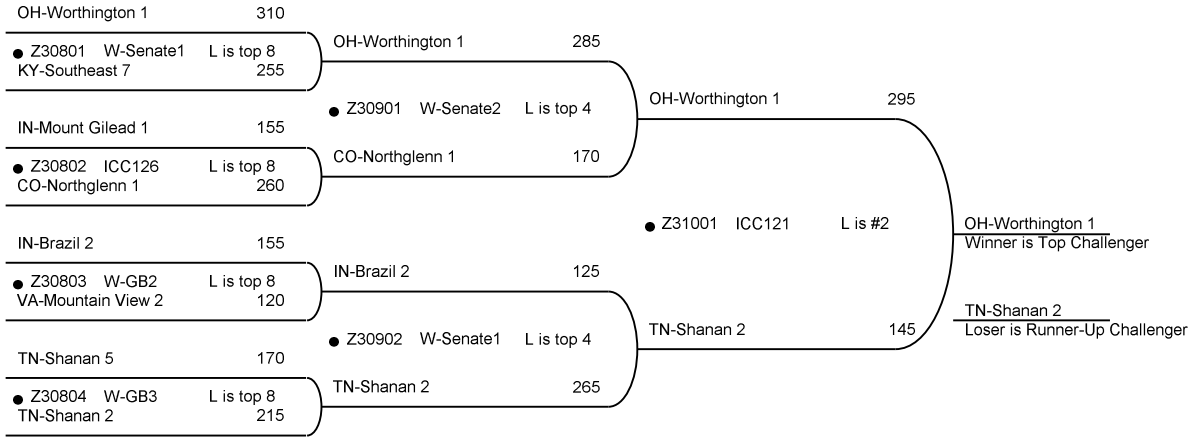

50th National Bible Bowl - Indianapolis

DU.128.9

Round 8
Wed 11:30 AM

Round 9
Wed 12:00 PM

Round 10
Thu 08:30 AM

CHALLENGER