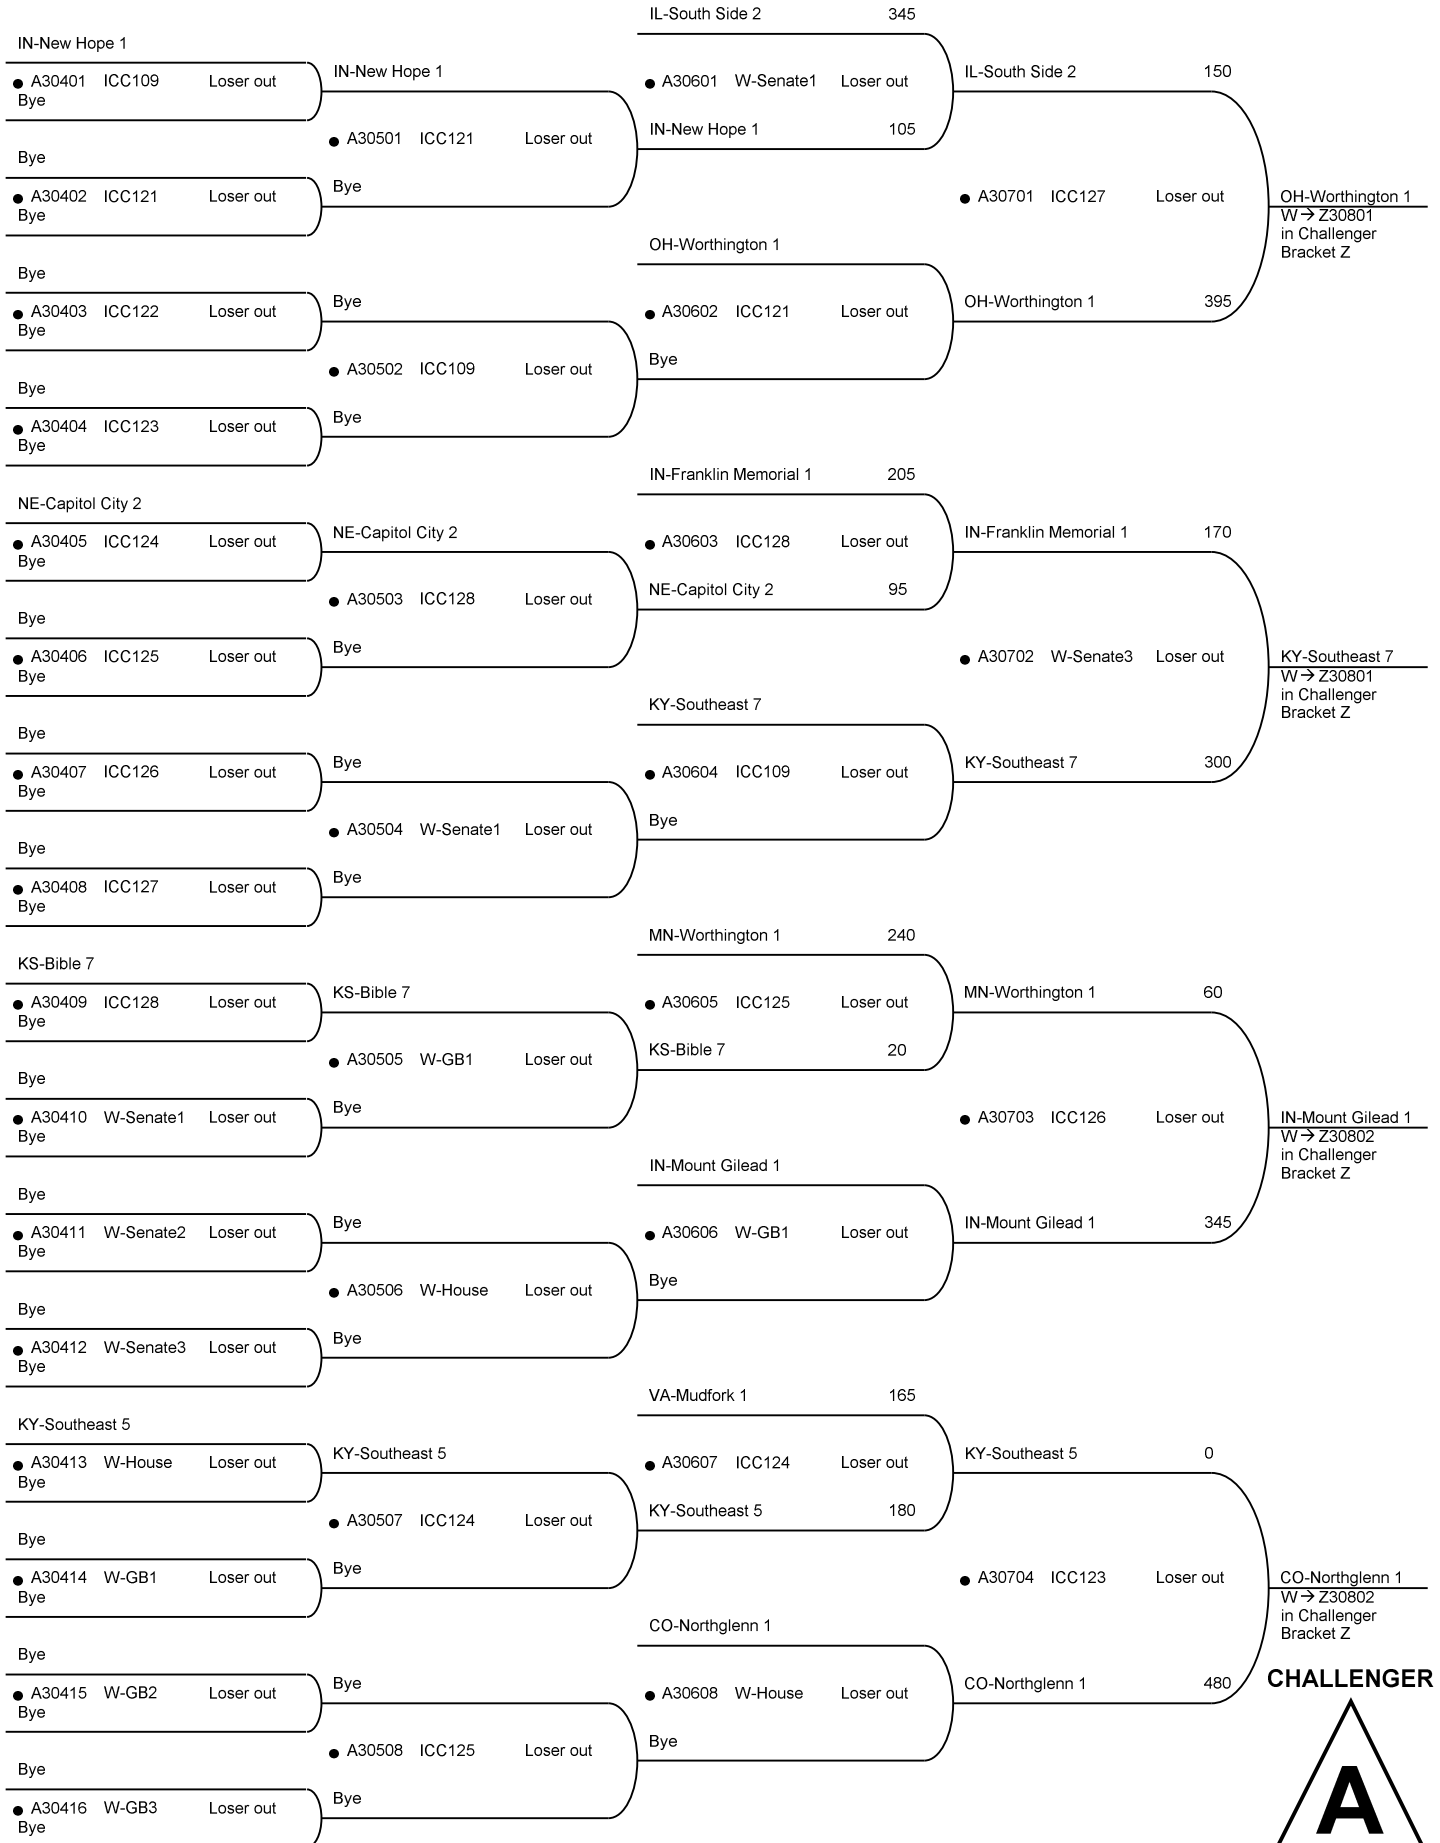

50th National Bible Bowl - Indianapolis

Round 4
Wed 08:00 AM

Round 5
Wed 09:30 AM

Round 6
Wed 10:30 AM

Round 7
Wed 11:00 AM