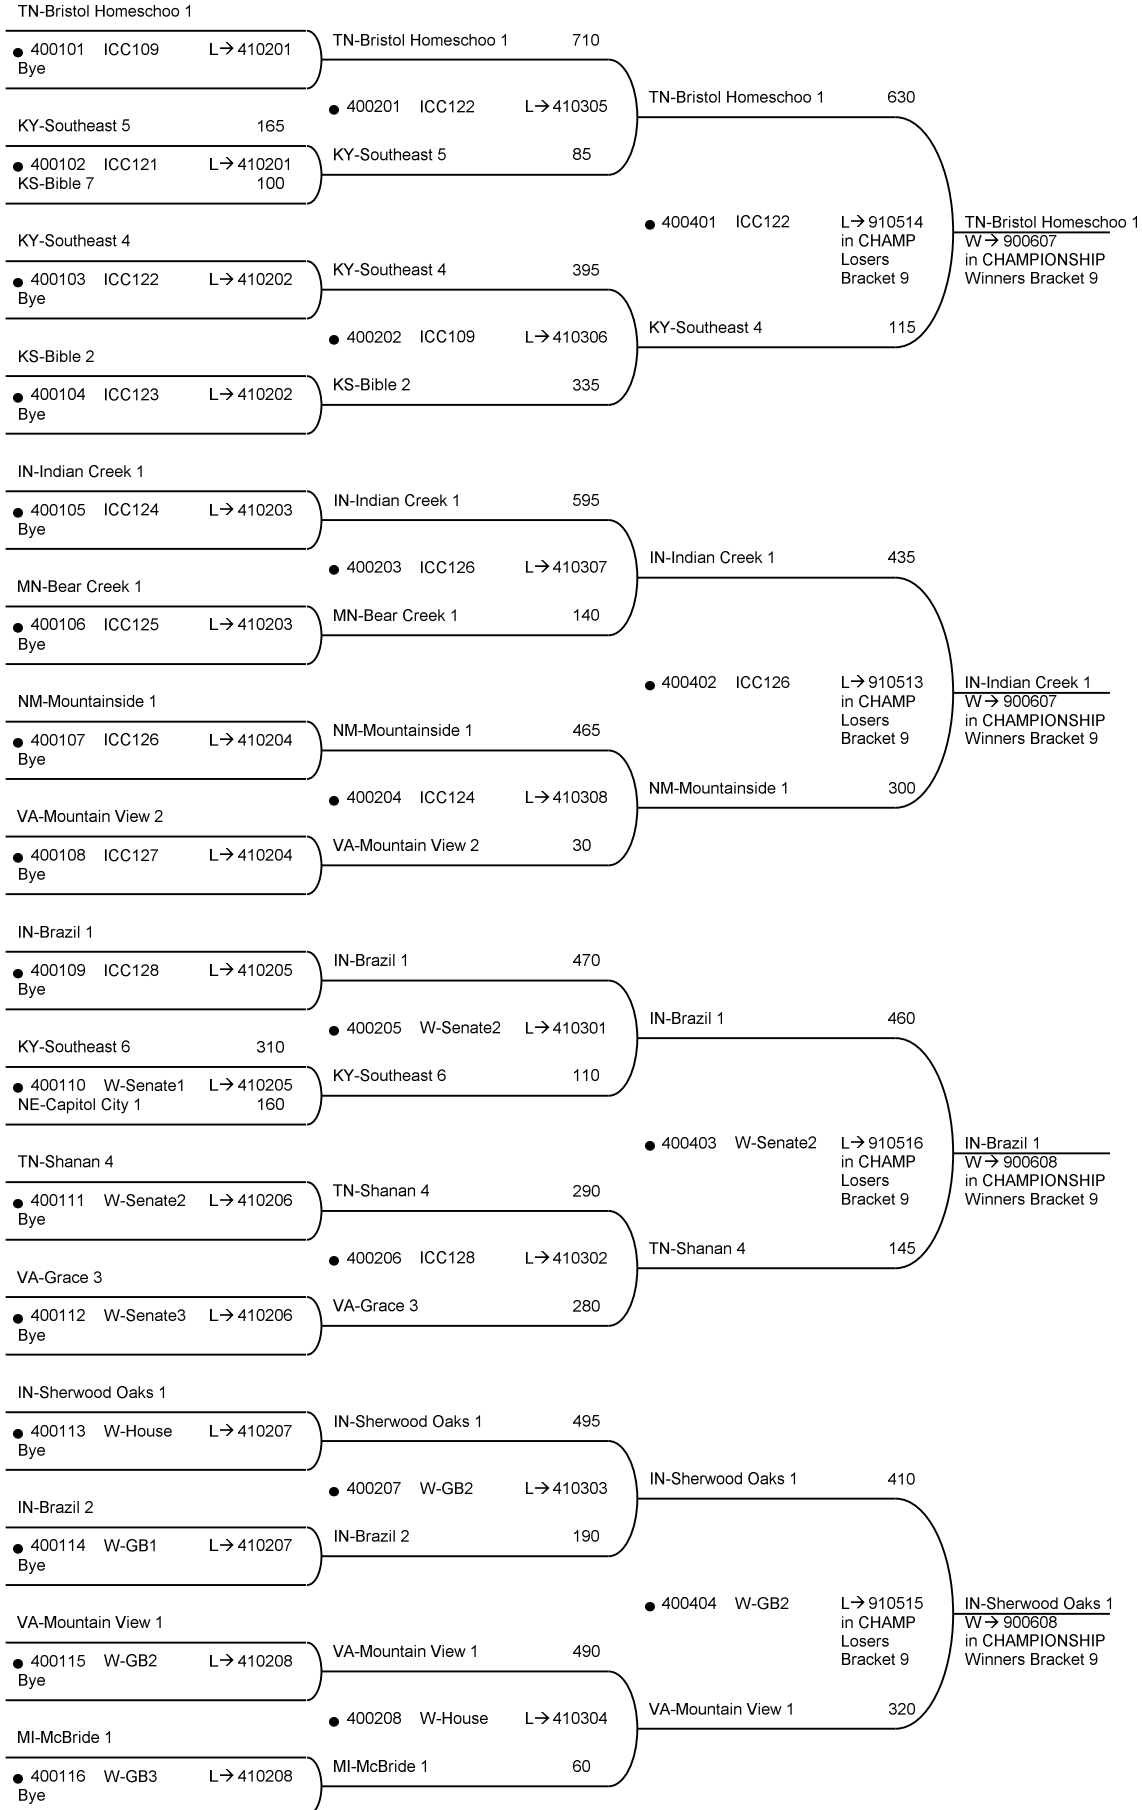

DU.128.9

Round 1
Tue 09:30 AM

Round 2
Tue 11:00 AM

Round 4
Tue 02:00 PM

50th National Bible Bowl - Indianapolis

DU.128.9

Round 1
Tue 10:00 AM

Round 2
Tue 11:30 AM

Round 4
Tue 02:00 PM

50th National Bible Bowl - Indianapolis

DU.128.9

Round 1
Tue 10:30 AM

Round 2
Tue 11:30 AM

Round 4
Tue 02:00 PM

50th National Bible Bowl - Indianapolis

DU.128.9

Round 7
Wed 11:00 AM

Round 8
Wed 11:30 AM

50th National Bible Bowl - Indianapolis

DU.128.9

Round 9
Wed 12:00 PM

Round 10
Thu 08:30 AM

Round 11
Thu 09:00 AM

Round 12
Thu 09:30 AM

Round 6
Wed 10:30 AM

Round 7
Wed 11:00 AM

50th National Bible Bowl - Indianapolis

Round 4
Wed 08:30 AM

Round 5
Wed 09:30 AM

Round 6
Wed 10:30 AM

Round 7
Wed 11:00 AM

50th National Bible Bowl - Indianapolis