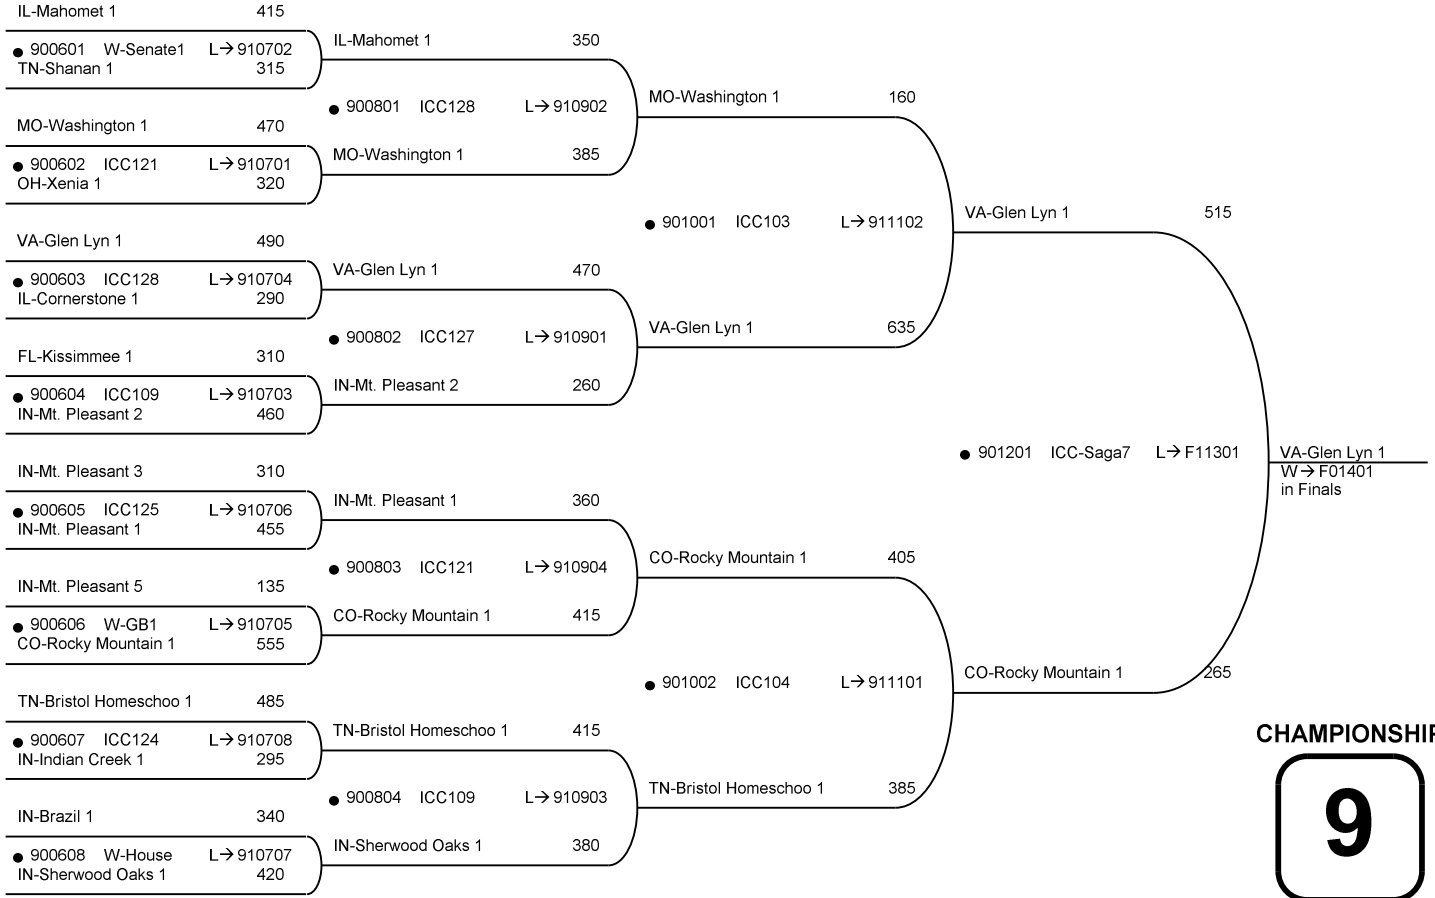

QUALIFIER

LOSERS

KS-Bible 7 ● 410201 ICC128 L→ B30409 Bye	KY-Southeast 6 305 ● 410301 ICC128 L→ A30409 KS-Bible 7 50	KY-Southeast 6 60 ● 410401 ICC122 L→ B30601	VA-Grace 3 W→ 910514 in CHAMPIONSHIP Losers Bracket 9
Bye	VA-Grace 3 ● 410302 W-Senate1 L→ A30410 Bye	VA-Grace 3 475	
● 410202 W-Senate1 L→ B30410 Bye	IN-Brazil 2 ● 410303 W-Senate2 L→ A30411 Bye	IN-Brazil 2 105 ● 410402 ICC126 L→ B30602	MI-McBride 1 W→ 910513 in CHAMPIONSHIP Losers Bracket 9
Bye	MI-McBride 1 ● 410304 W-Senate3 L→ A30412 Bye	MI-McBride 1 375	
● 410203 W-Senate2 L→ B30411 Bye	KY-Southeast 5 170 ● 410305 W-House L→ A30413 NE-Capitol City 1 255	NE-Capitol City 1 105 ● 410403 W-Senate2 L→ B30603	KS-Bible 2 W→ 910516 in CHAMPIONSHIP Losers Bracket 9
Bye	KS-Bible 2 ● 410306 W-GB1 L→ A30414 Bye	KS-Bible 2 355	
● 410204 W-Senate3 L→ B30412 Bye	MN-Bear Creek 1 ● 410307 W-GB2 L→ A30415 Bye	MN-Bear Creek 1 380 ● 410404 W-GB2 L→ B30604	MN-Bear Creek 1 W→ 910515 in CHAMPIONSHIP Losers Bracket 9
NE-Capitol City 1 ● 410205 W-House L→ B30413 Bye	VA-Mountain View 2 ● 410308 W-GB3 L→ A30416 Bye	VA-Mountain View 2 95	
Bye			
● 410206 W-GB1 L→ B30414 Bye			
● 410207 W-GB2 L→ B30415 Bye			
● 410208 W-GB3 L→ B30416 Bye			

QUALIFIER

LOSERS

50th National Bible Bowl - Indianapolis

DU.128.9

Round 6 Wed 10:00 AM

Round 8 Wed 11:30 AM

Round 10 Thu 08:30 AM

Round 12 Thu 09:30 AM

CHAMPIONSHIP
9
WINNERS

Round 13 Thu 10:00 AM

Round 14 Thu 10:45 AM

CHAMPIONSHIP
F
SEMI- / FINALS

50th National Bible Bowl - Indianapolis

DU.128.9

Round 5
Wed 09:00 AM

Round 6
Wed 10:00 AM