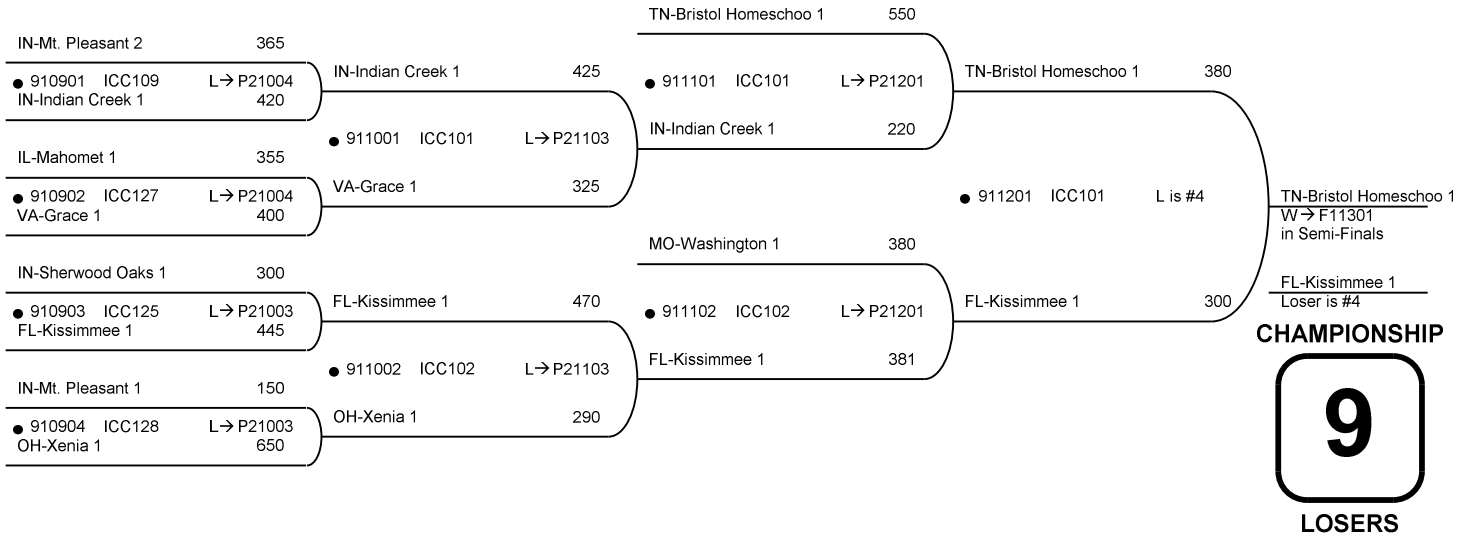

CHAMPIONSHIP
9
WINNERS

Round 13 Thu 10:00 AM

Round 14 Thu 10:45 AM

CHAMPIONSHIP
F
SEMI- / FINALS

50th National Bible Bowl - Indianapolis

DU.128.9

Round 5
Wed 09:00 AM

Round 6
Wed 10:00 AM

Round 7
Wed 11:00 AM

Round 8
Wed 11:30 AM

50th National Bible Bowl - Indianapolis

DU.128.9

Round 9
Wed 12:00 PM

Round 10
Thu 08:30 AM

Round 11
Thu 09:00 AM

Round 12
Thu 09:30 AM

Round 9
Wed 12:00 PM

Round 10
Thu 08:30 AM

Round 11
Thu 09:00 AM

Round 12
Thu 09:30 AM

CHAMPIONSHIP
P
PLACEMENT

50th National Bible Bowl - Indianapolis

Round 4
Wed 08:00 AM

Round 5
Wed 09:30 AM