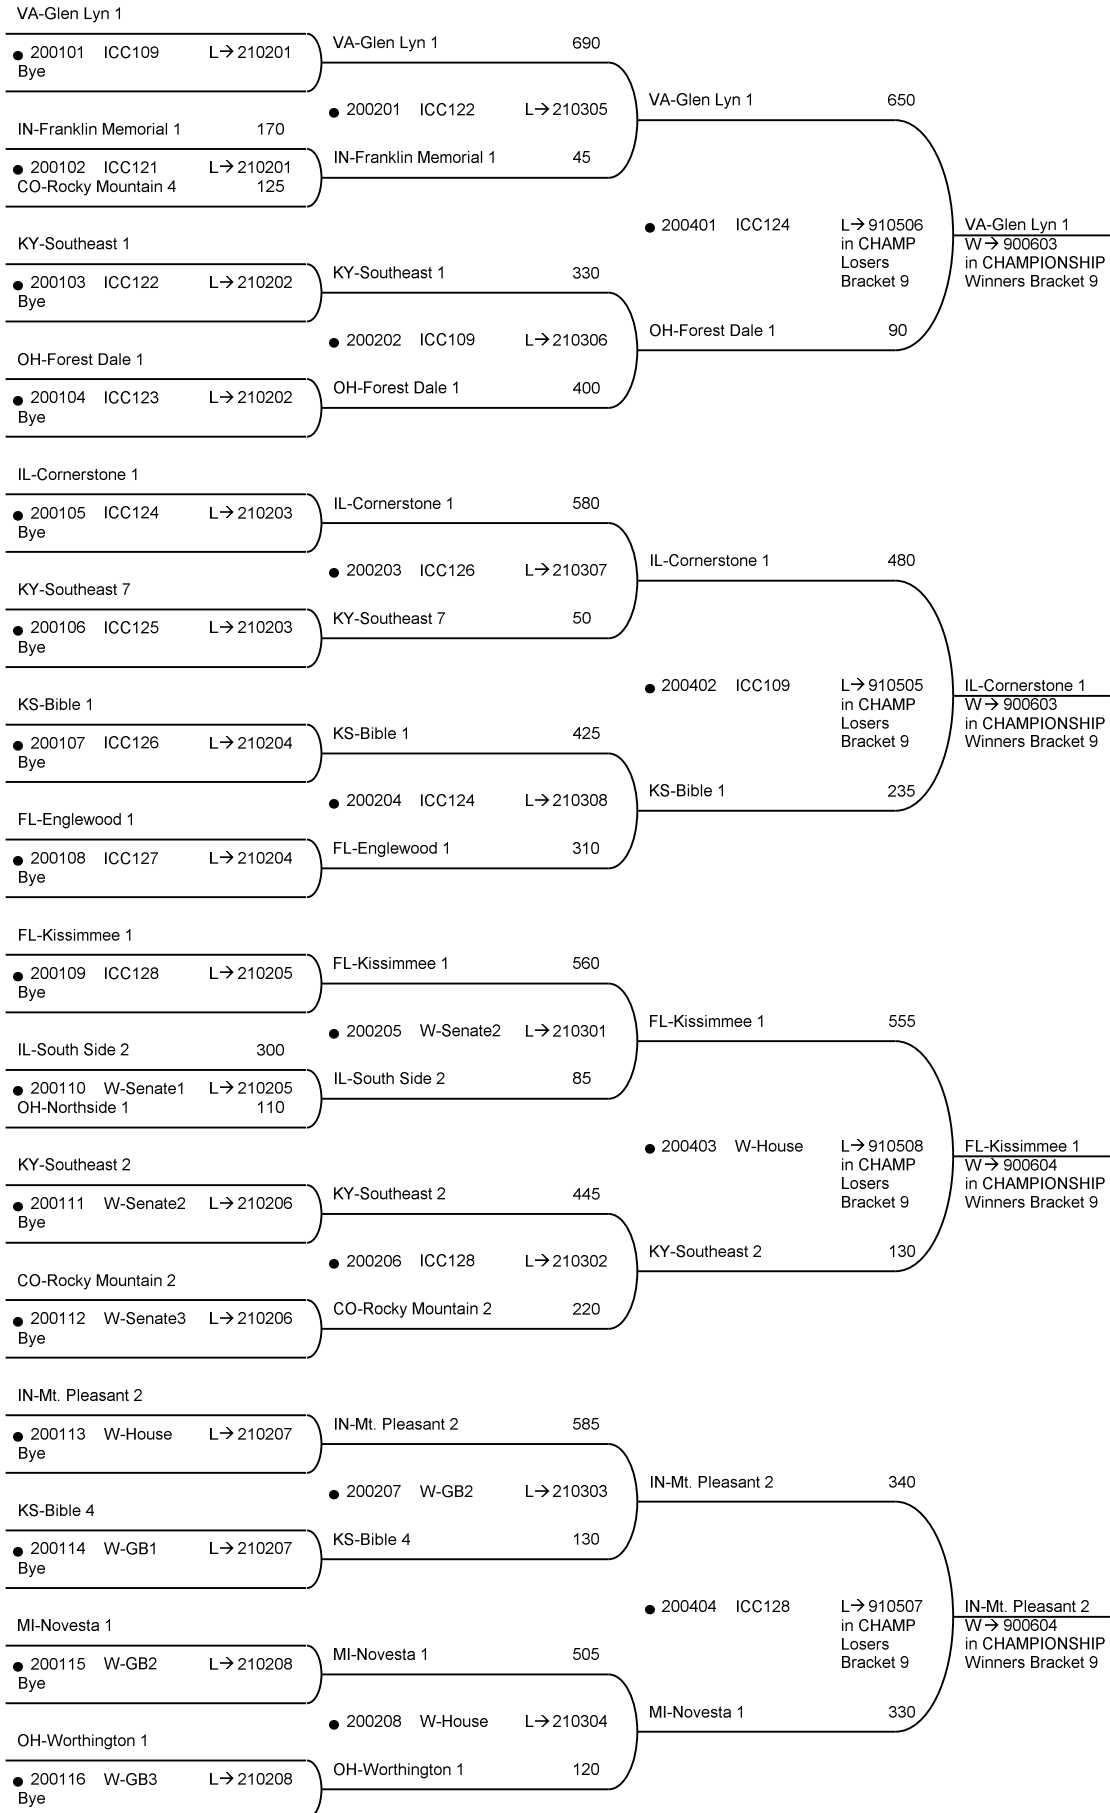

50th National Bible Bowl - Indianapolis

DU.128.9

Round 1
Tue 09:00 AM

Round 2
Tue 11:00 AM

Round 4
Tue 02:00 PM

QUALIFIER

WINNERS

50th National Bible Bowl - Indianapolis

DU.128.9

Round 1
Tue 09:30 AM

Round 2
Tue 11:00 AM

Round 4
Tue 02:00 PM

50th National Bible Bowl - Indianapolis

DU.128.9

Round 1
Tue 10:00 AM

Round 2
Tue 11:30 AM

Round 7
Wed 11:00 AM

Round 8
Wed 11:30 AM

50th National Bible Bowl - Indianapolis

DU.128.9

Round 9
Wed 12:00 PM

Round 10
Thu 08:30 AM

Round 11
Thu 09:00 AM

Round 12
Thu 09:30 AM

Round 6
Wed 10:30 AM

Round 7
Wed 11:00 AM

50th National Bible Bowl - Indianapolis

Round 4
Wed 08:30 AM

Round 5
Wed 09:30 AM

Round 6
Wed 10:30 AM

Round 7
Wed 11:00 AM

50th National Bible Bowl - Indianapolis