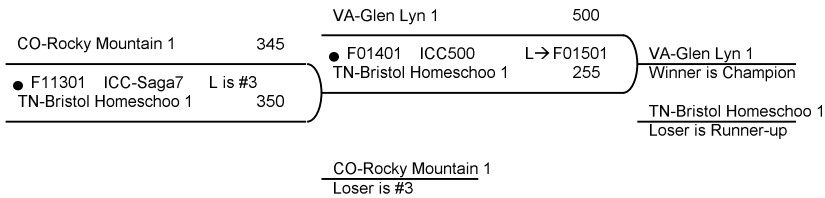

QUALIFIER

LOSERS

KS-Bible 7 ● 410201 ICC128 L→ B30409 Bye	KY-Southeast 6 305 ● 410301 ICC128 L→ A30409 KS-Bible 7 50	KY-Southeast 6 60 ● 410401 ICC122 L→ B30601	VA-Grace 3 W→ 910514 in CHAMPIONSHIP Losers Bracket 9
Bye	VA-Grace 3 ● 410302 W-Senate1 L→ A30410 Bye	VA-Grace 3 475	
● 410202 W-Senate1 L→ B30410 Bye	IN-Brazil 2 ● 410303 W-Senate2 L→ A30411 Bye	IN-Brazil 2 105 ● 410402 ICC126 L→ B30602	MI-McBride 1 W→ 910513 in CHAMPIONSHIP Losers Bracket 9
Bye	MI-McBride 1 ● 410304 W-Senate3 L→ A30412 Bye	MI-McBride 1 375	
● 410203 W-Senate2 L→ B30411 Bye	KY-Southeast 5 170 ● 410305 W-House L→ A30413 NE-Capitol City 1 255	NE-Capitol City 1 105 ● 410403 W-Senate2 L→ B30603	KS-Bible 2 W→ 910516 in CHAMPIONSHIP Losers Bracket 9
Bye	KS-Bible 2 ● 410306 W-GB1 L→ A30414 Bye	KS-Bible 2 355	
● 410204 W-Senate3 L→ B30412 Bye	MN-Bear Creek 1 ● 410307 W-GB2 L→ A30415 Bye	MN-Bear Creek 1 380 ● 410404 W-GB2 L→ B30604	MN-Bear Creek 1 W→ 910515 in CHAMPIONSHIP Losers Bracket 9
NE-Capitol City 1 ● 410205 W-House L→ B30413 Bye	VA-Mountain View 2 ● 410308 W-GB3 L→ A30416 Bye	VA-Mountain View 2 95	
Bye			
● 410206 W-GB1 L→ B30414 Bye			
● 410207 W-GB2 L→ B30415 Bye			
● 410208 W-GB3 L→ B30416 Bye			

QUALIFIER

LOSERS

50th National Bible Bowl - Indianapolis

DU.128.9

Round 6 Wed 10:00 AM

Round 8 Wed 11:30 AM

Round 10 Thu 08:30 AM

Round 12 Thu 09:30 AM

CHAMPIONSHIP
9
WINNERS

Round 13 Thu 10:00 AM

Round 14 Thu 10:45 AM

CHAMPIONSHIP
F
SEMI- / FINALS

50th National Bible Bowl - Indianapolis

DU.128.9

Round 5
Wed 09:00 AM

Round 6
Wed 10:00 AM