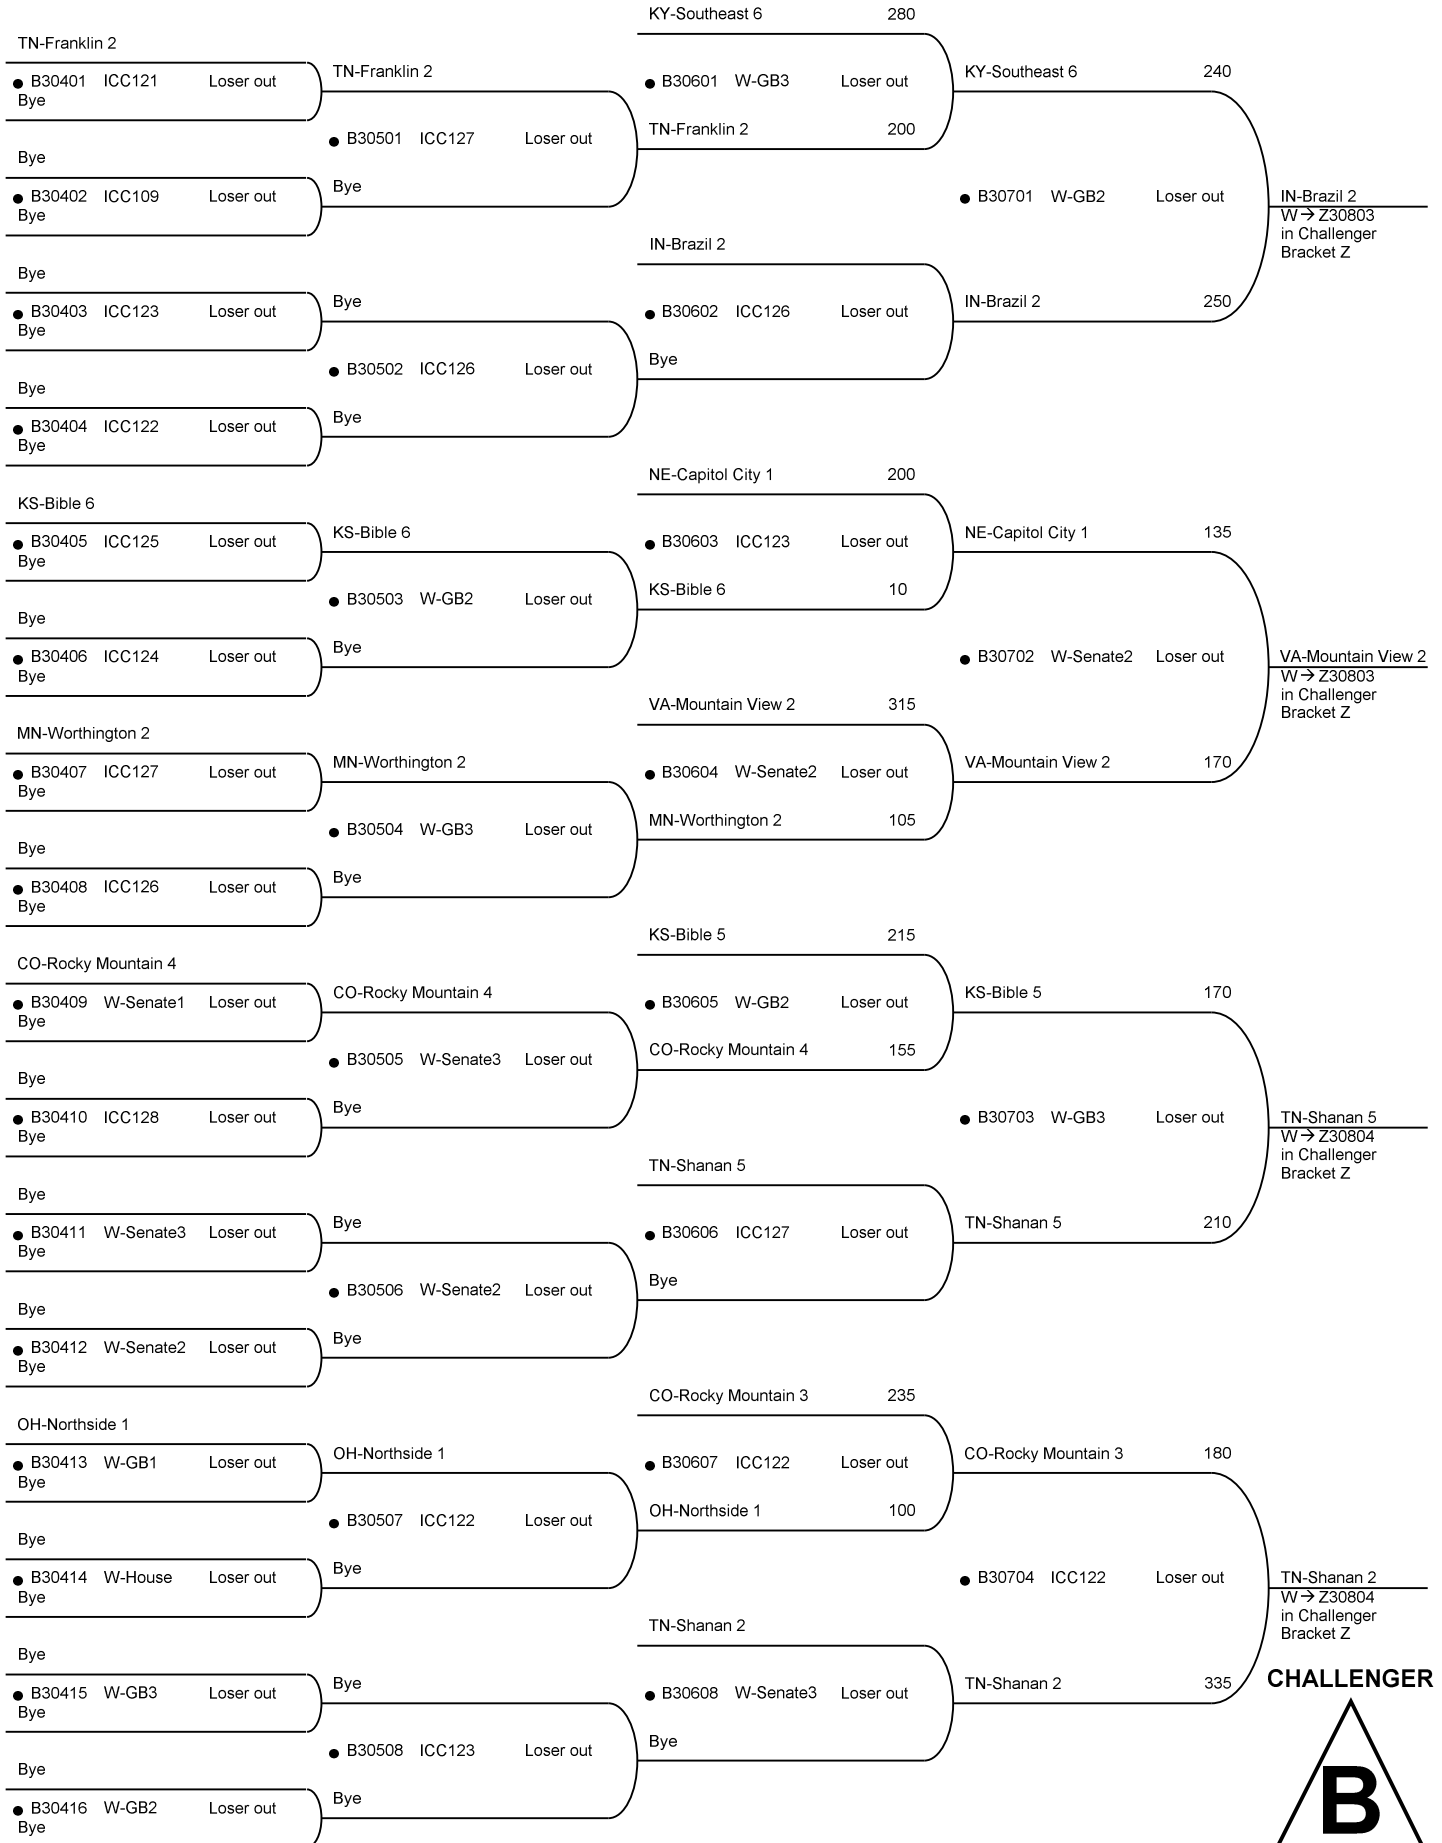

Round 6
Wed 10:30 AM

Round 7
Wed 11:00 AM

50th National Bible Bowl - Indianapolis

Round 4
Wed 08:30 AM

Round 5
Wed 09:30 AM

Round 6
Wed 10:30 AM

Round 7
Wed 11:00 AM

50th National Bible Bowl - Indianapolis