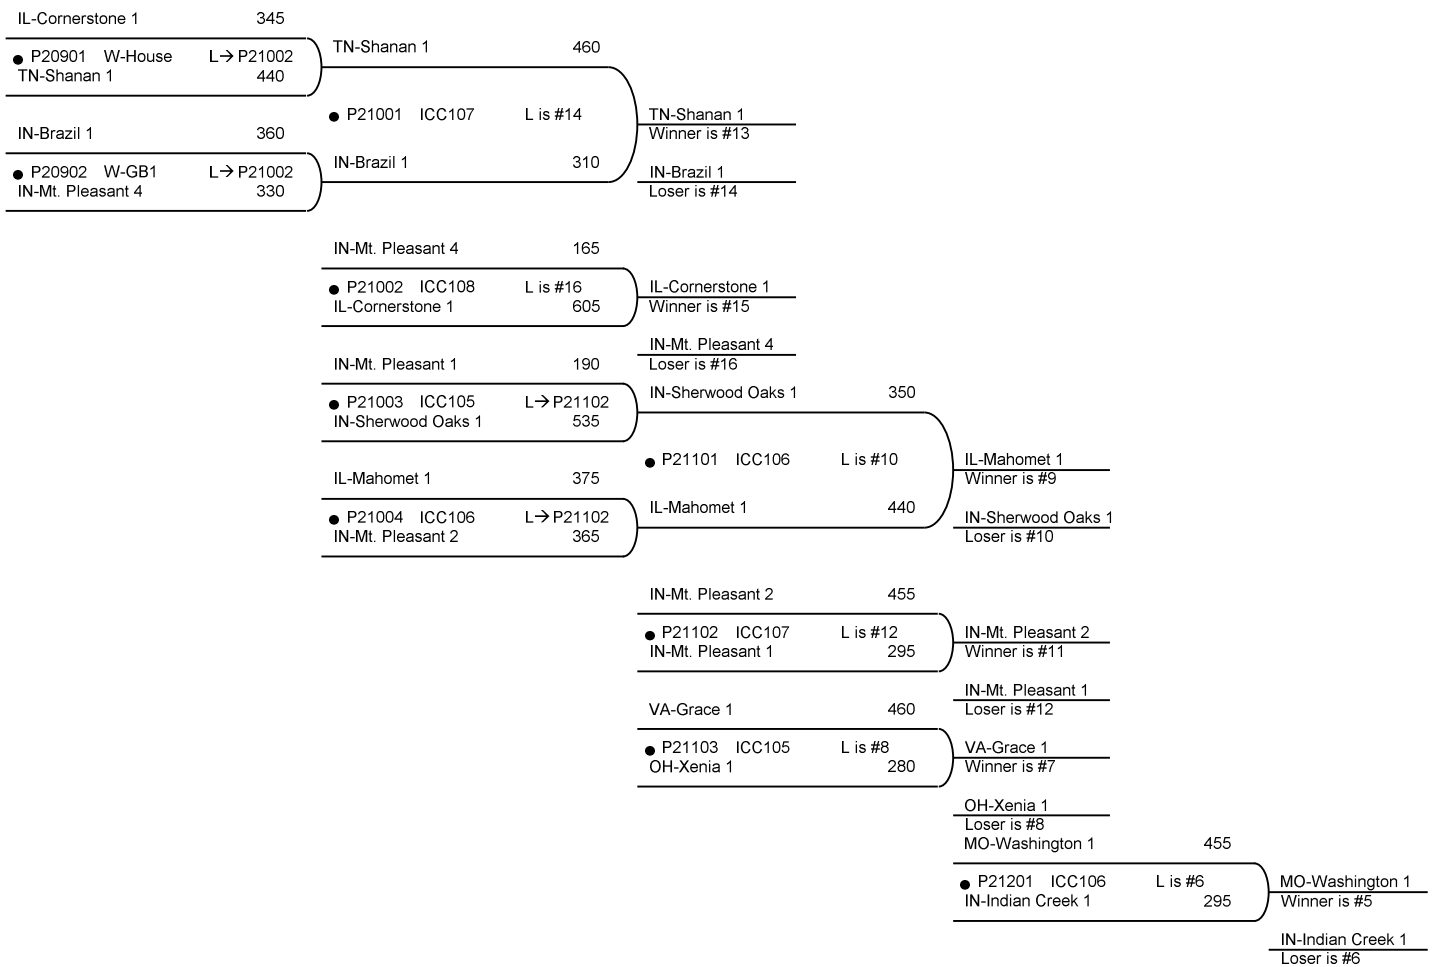

CHAMPIONSHIP
P
PLACEMENT