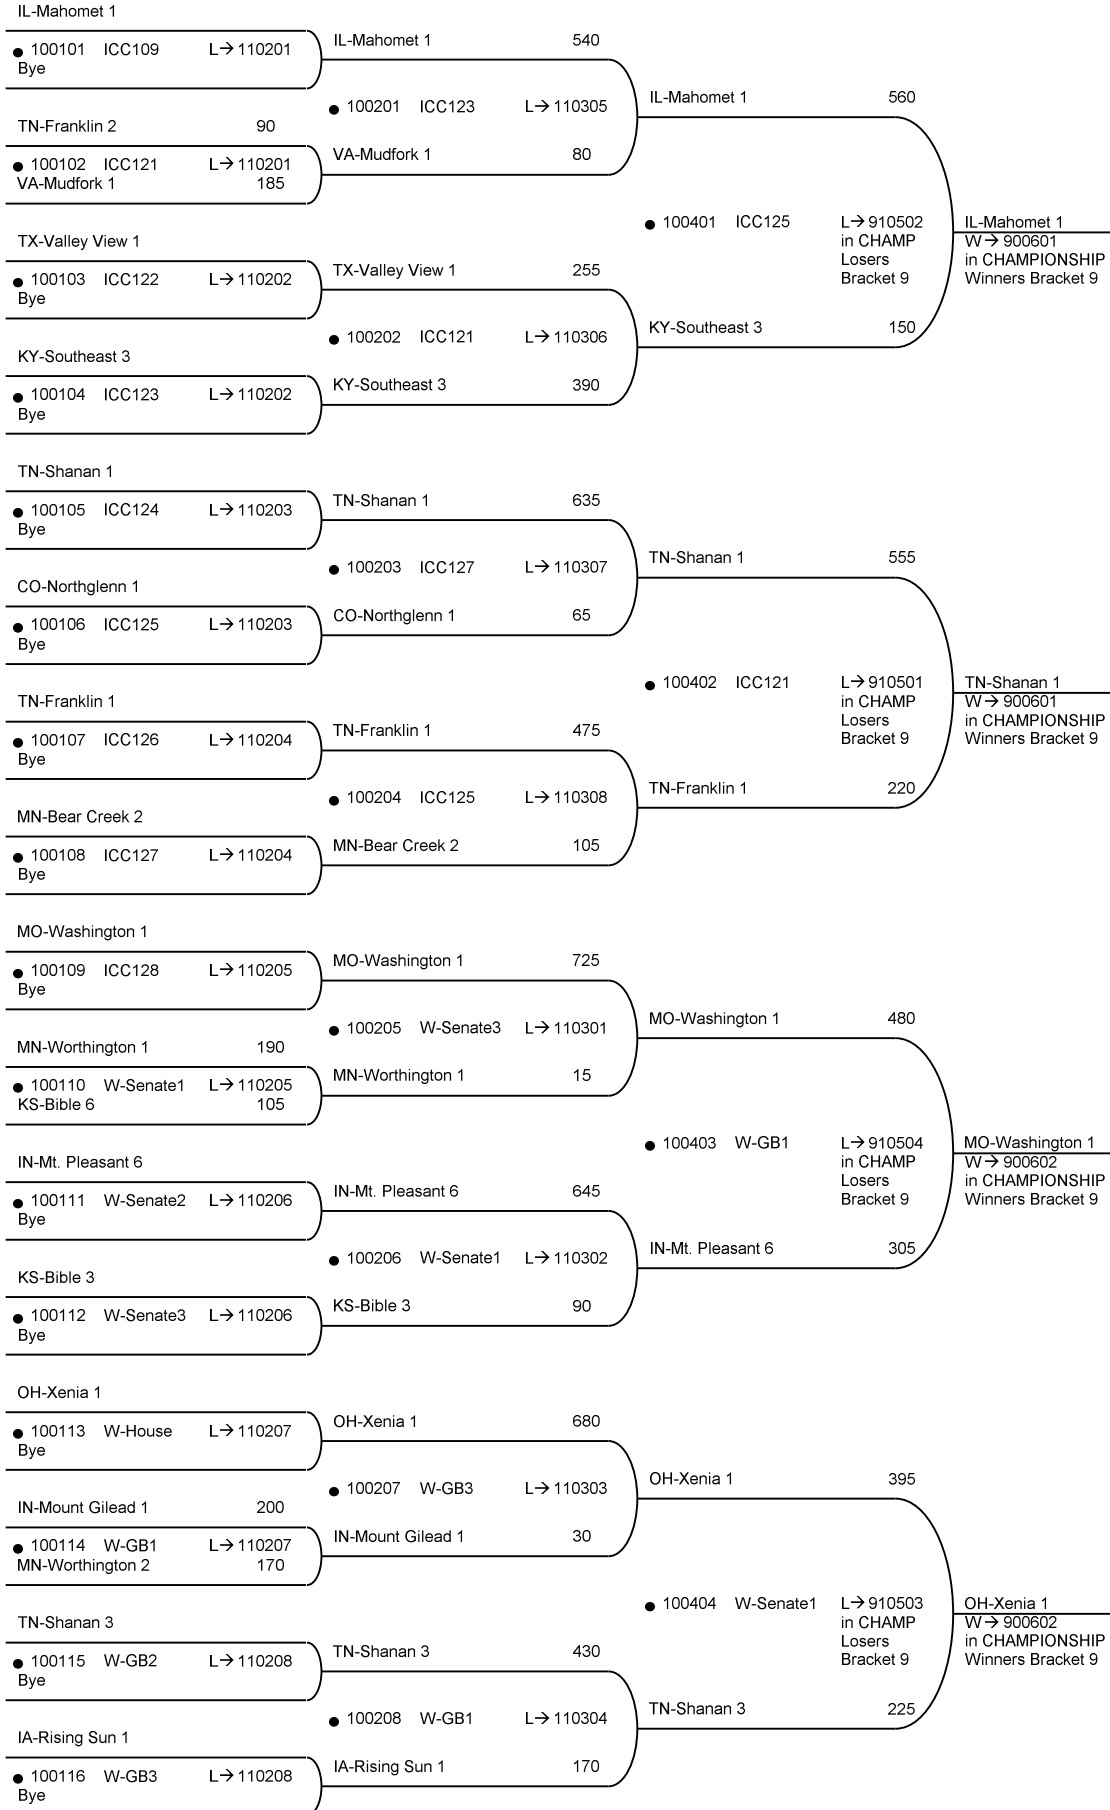

50th National Bible Bowl - Indianapolis

DU.128.9

Round 1
Tue 09:00 AM

Round 2
Tue 11:00 AM

Round 4
Tue 02:00 PM

QUALIFIER

WINNERS

50th National Bible Bowl - Indianapolis

DU.128.9

Round 1
Tue 09:30 AM

Round 2
Tue 11:00 AM

Round 4
Tue 02:00 PM

50th National Bible Bowl - Indianapolis

DU.128.9

Round 1
Tue 10:00 AM

Round 2
Tue 11:30 AM

Round 9
Wed 12:00 PM

Round 10
Thu 08:30 AM

Round 11
Thu 09:00 AM

Round 12
Thu 09:30 AM

CHAMPIONSHIP
P
PLACEMENT

50th National Bible Bowl - Indianapolis

Round 4
Wed 08:00 AM

Round 5
Wed 09:30 AM

Round 6
Wed 10:30 AM

Round 7
Wed 11:00 AM

50th National Bible Bowl - Indianapolis

Round 4
Wed 08:30 AM

Round 5
Wed 09:30 AM

Round 6
Wed 10:30 AM

Round 7
Wed 11:00 AM

50th National Bible Bowl - Indianapolis