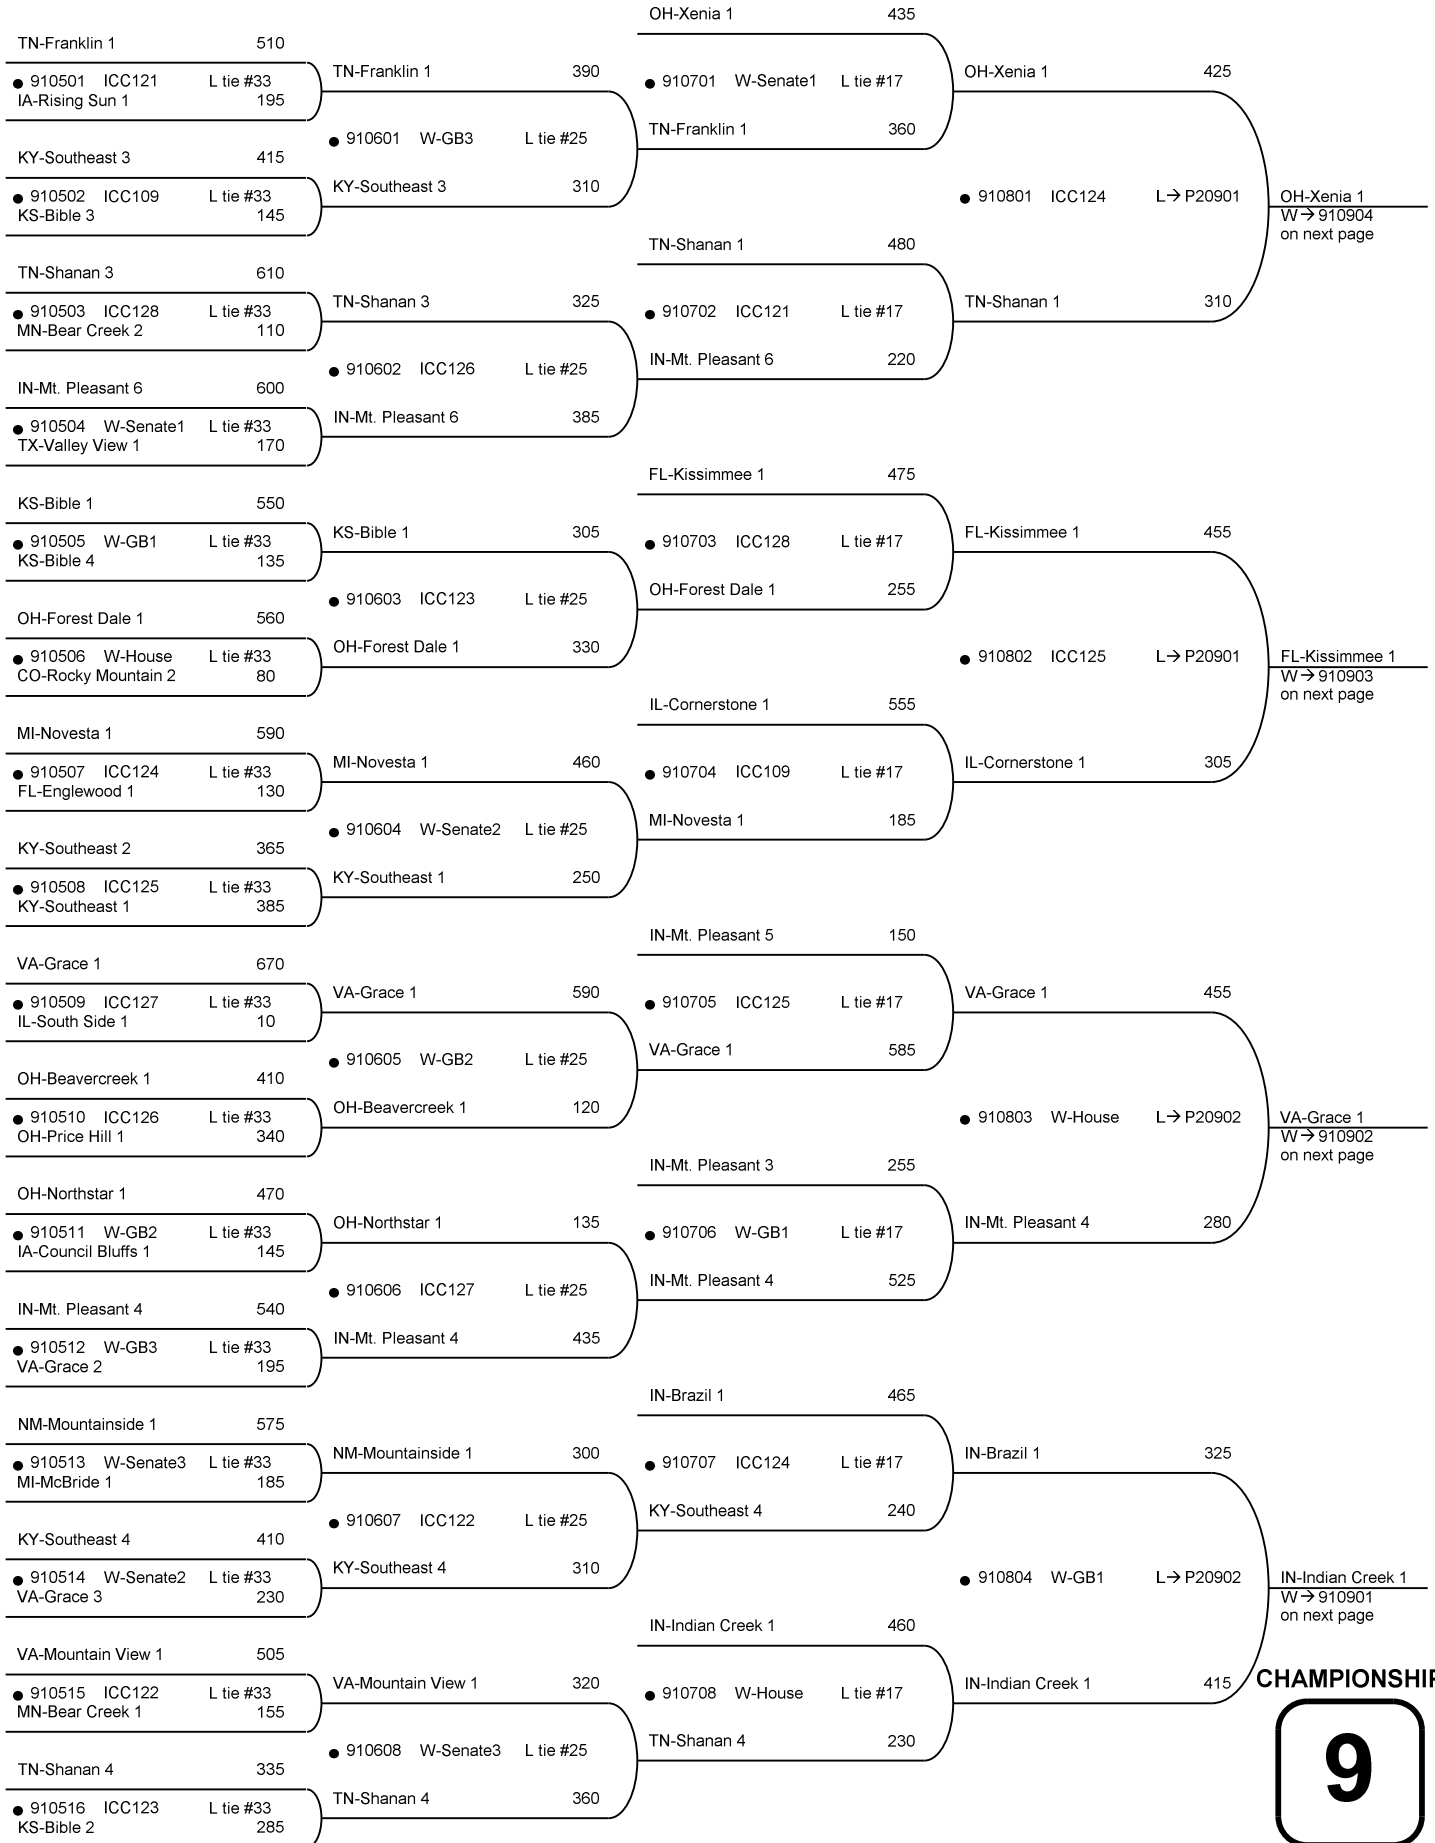

50th National Bible Bowl - Indianapolis

DU.128.9

Round 5
Wed 09:00 AM

Round 6
Wed 10:00 AM

Round 7
Wed 11:00 AM

Round 8
Wed 11:30 AM