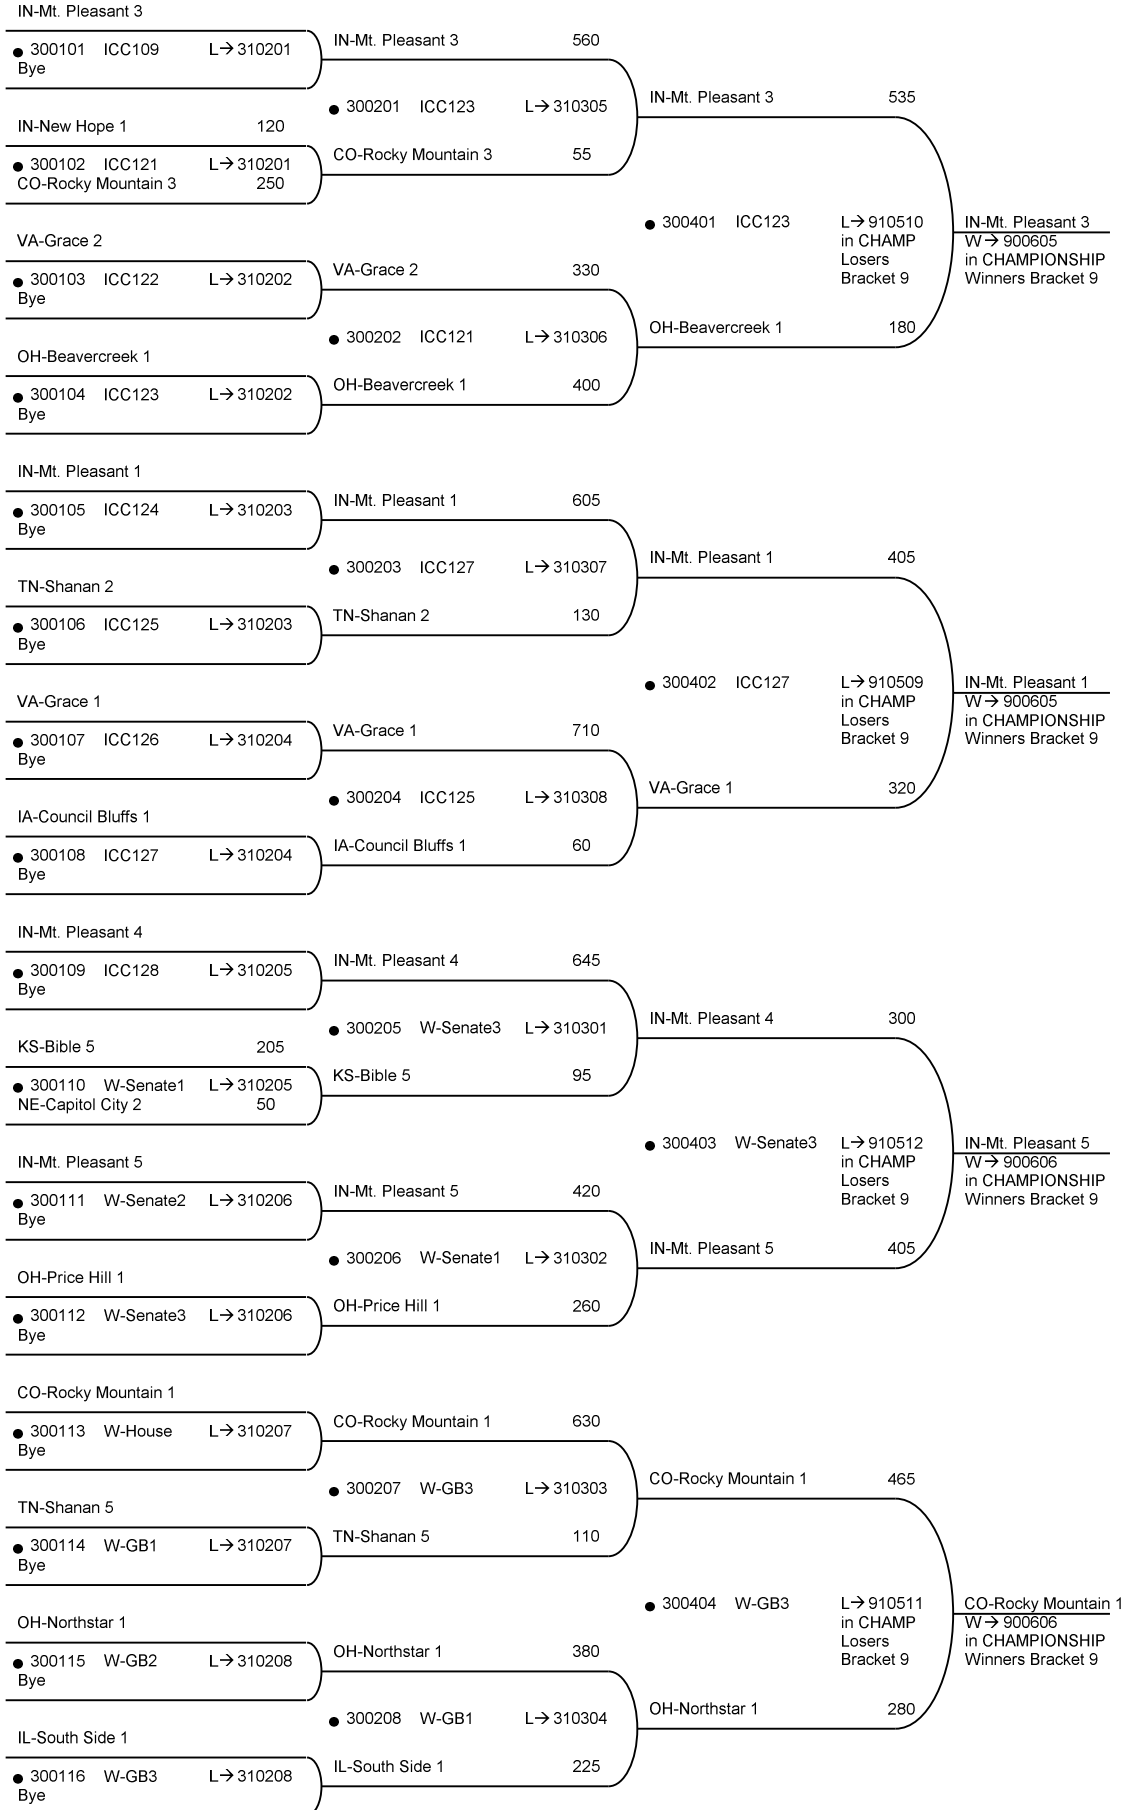

50th National Bible Bowl - Indianapolis

DU.128.9

Round 1
Tue 10:00 AM

Round 2
Tue 11:30 AM

Round 4
Tue 02:00 PM