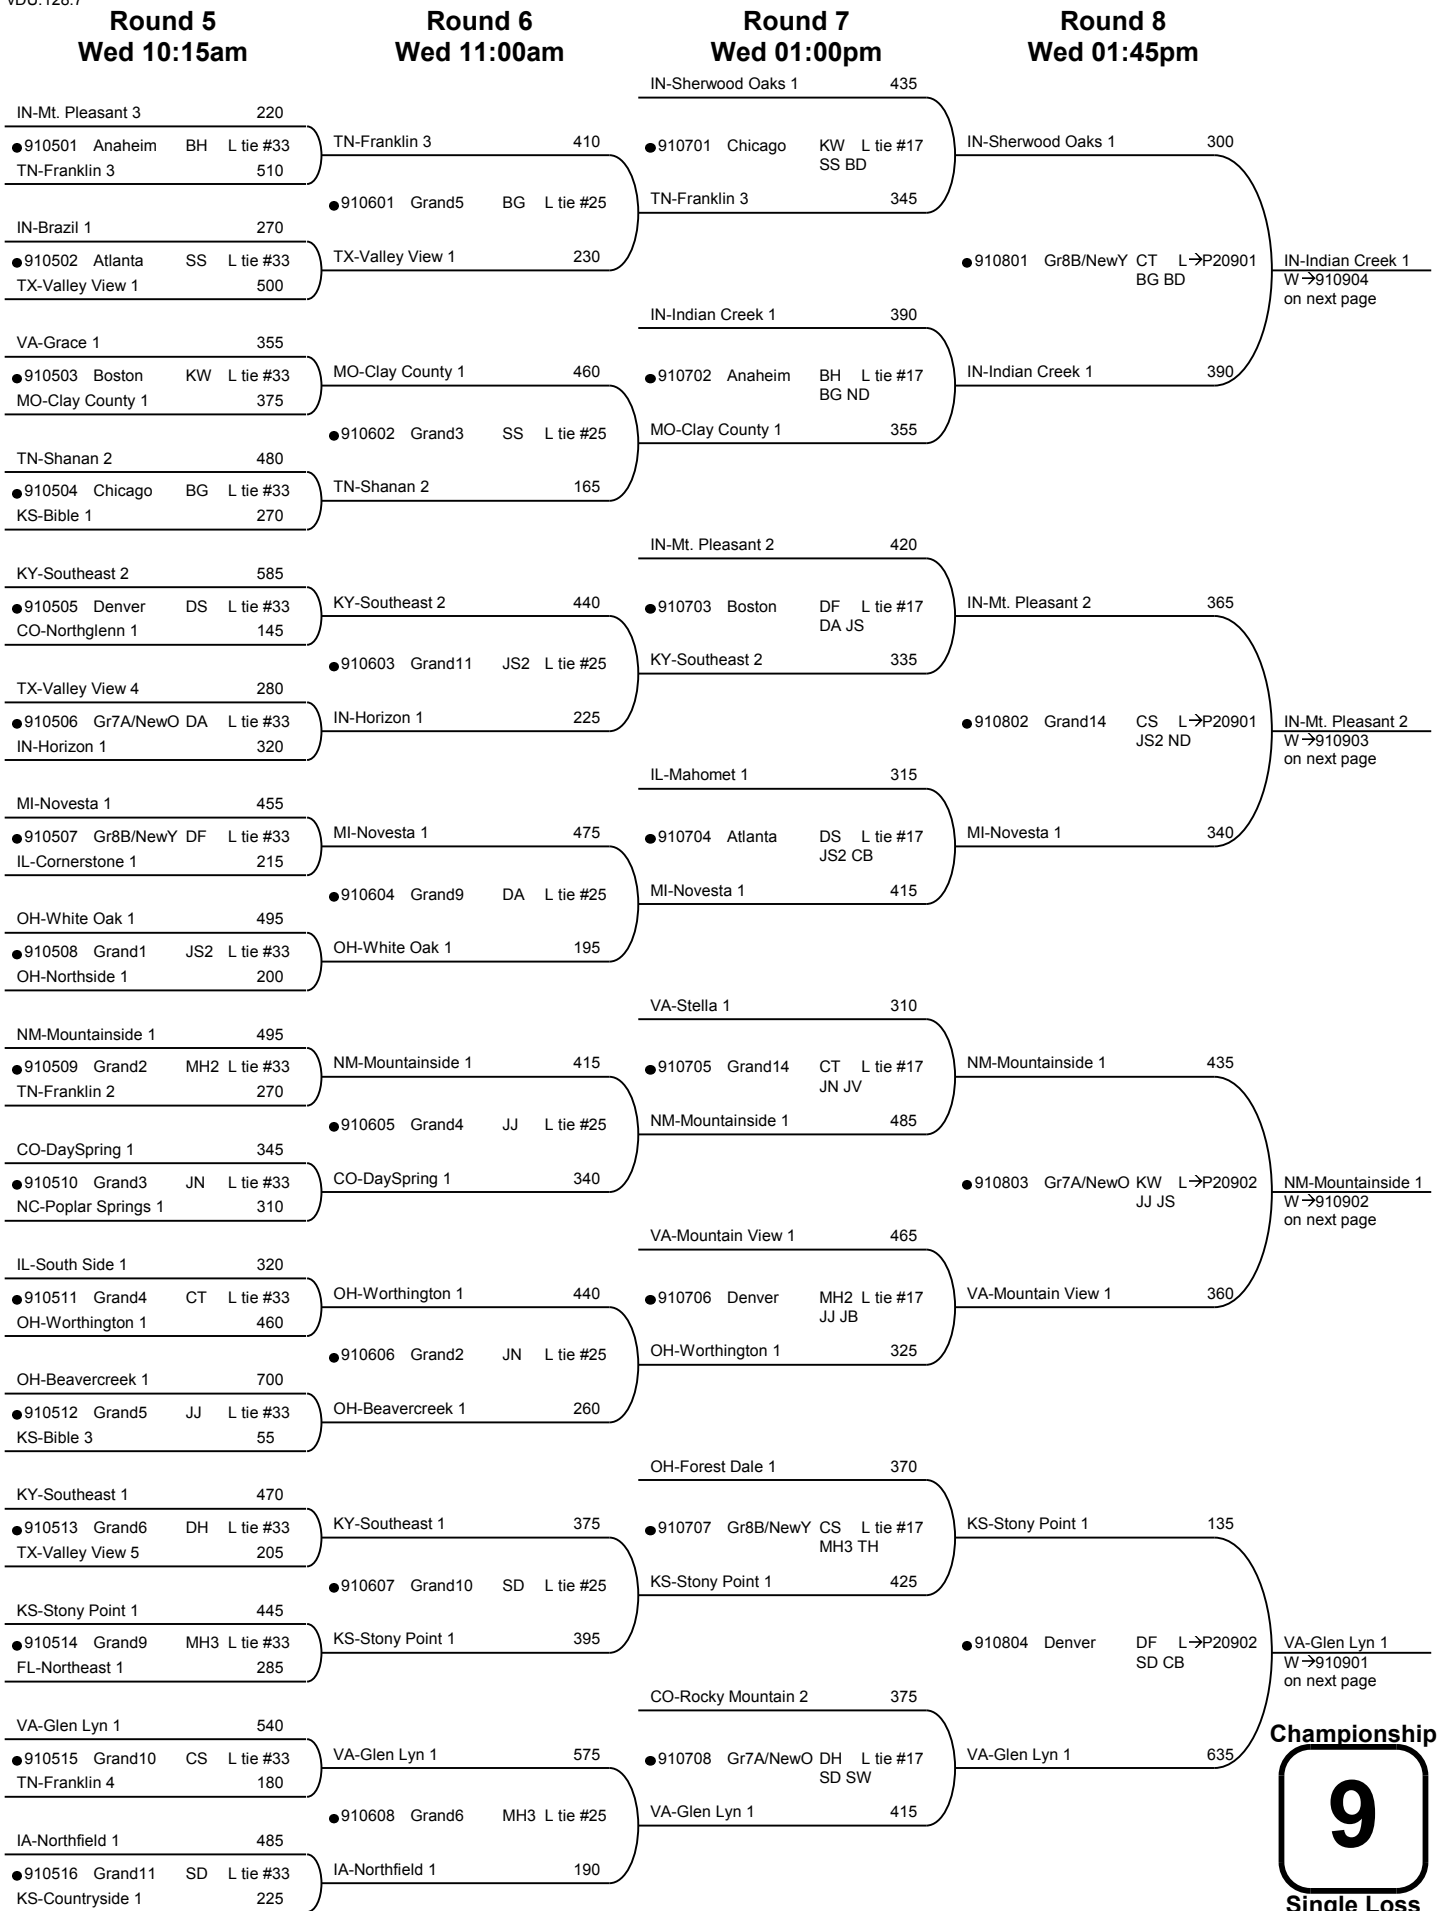

48th National Bible Bowl - Orlando

vDU.128.7

Championship

Single Loss