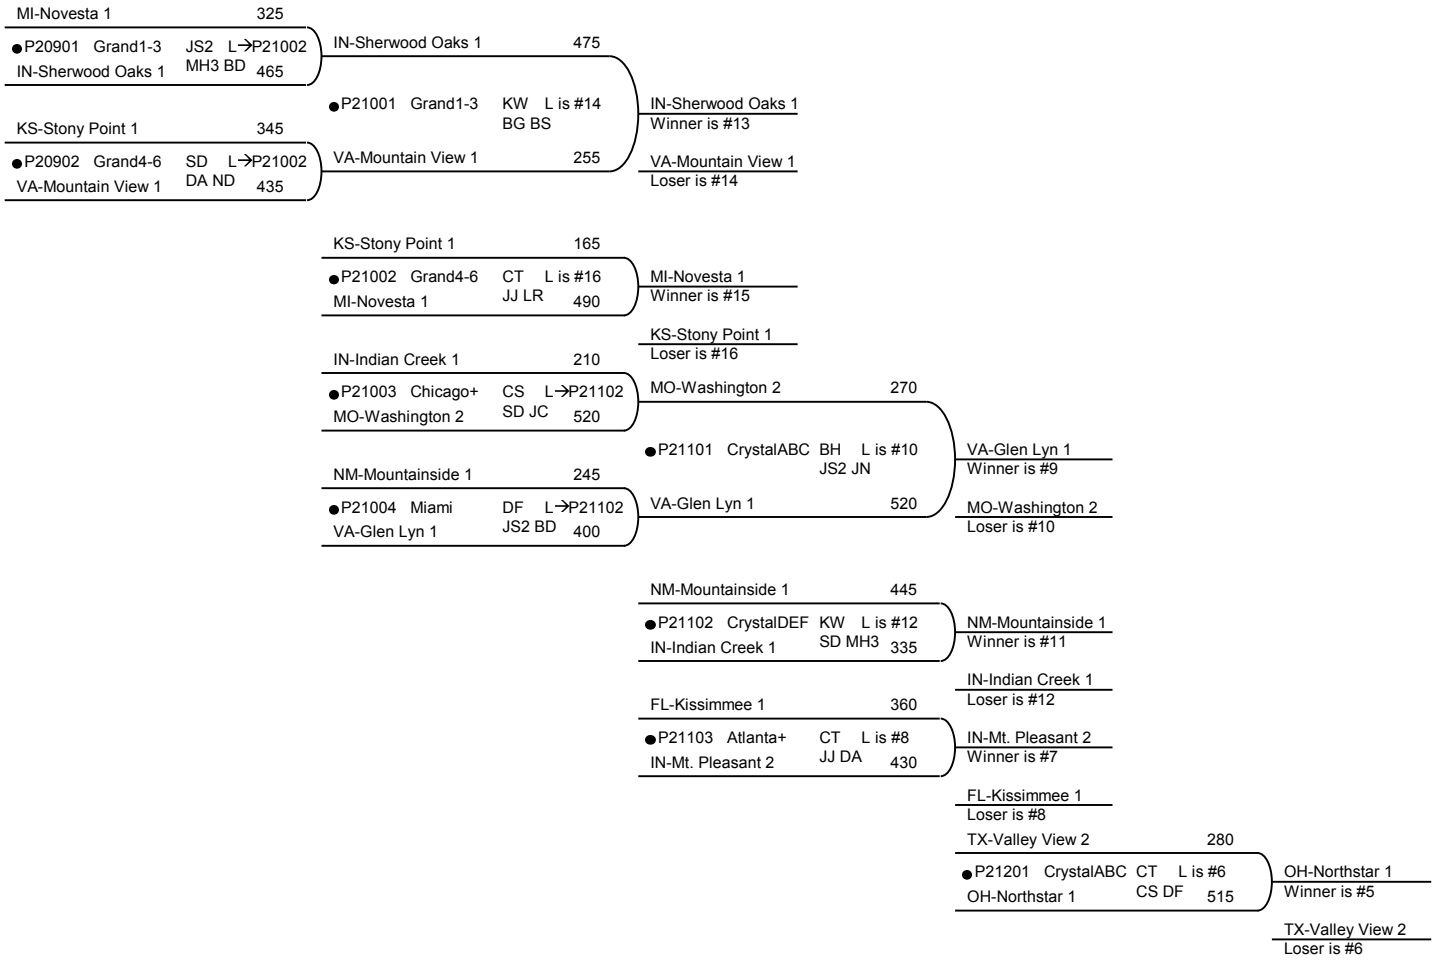

Round 10 Thu 09:45am

Round 11 Thu 10:30am

Round 12 Thu 11:15am

Round 13 Thu 01:15pm

Championship

Single Loss

48th National Bible Bowl - Orlando

vDU.128.7

Round 9
Thu 09:00am

Round 10
Thu 09:45am

Round 11
Thu 10:30am

Round 12
Thu 11:15am

48th National Bible Bowl - Orlando

vDU.128.7

Round 4 Wed 09:30am

Round 5 Wed 10:15am