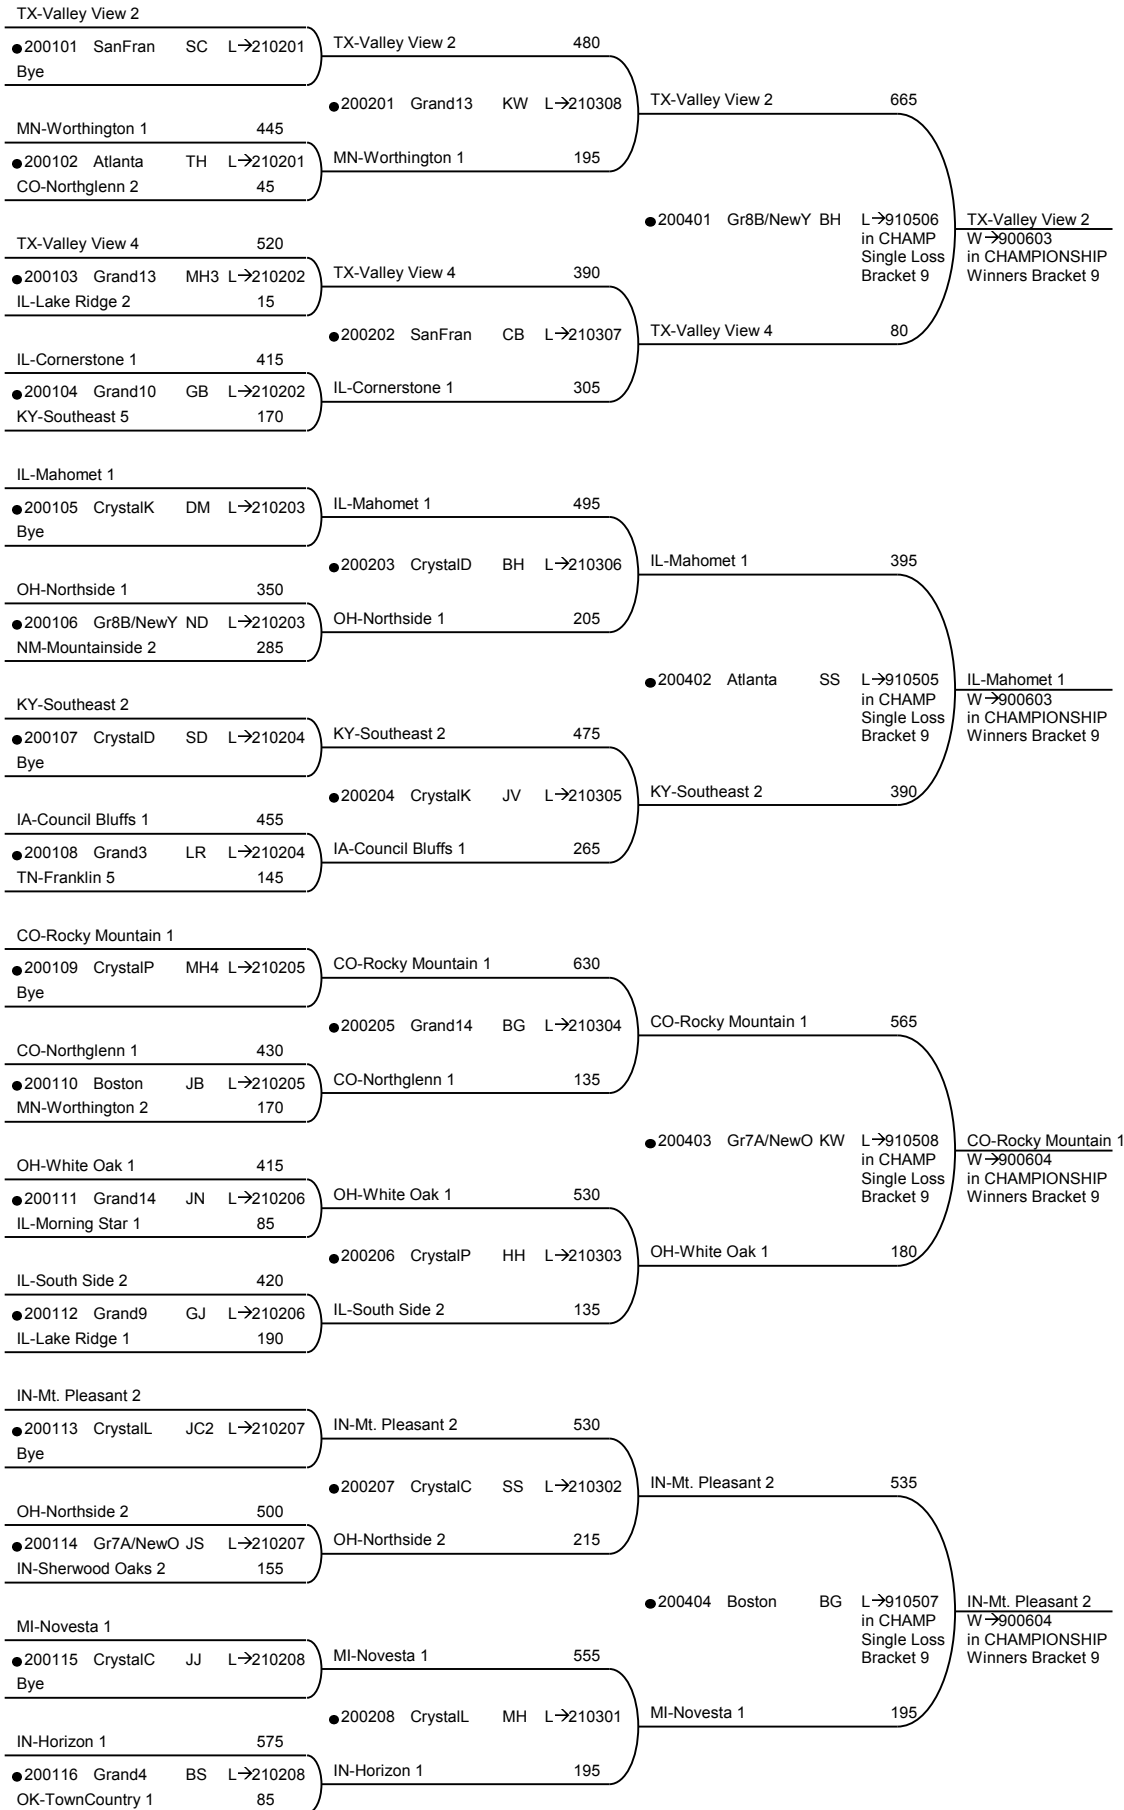

48th National Bible Bowl - Orlando

vDU.128.7

Round 1 Tue 01:15pm

Round 2 Tue 02:15pm

Round 4 Wed 09:00am