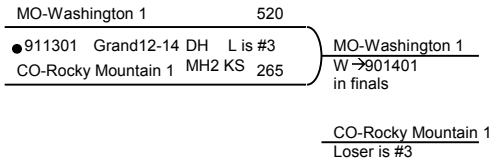

Round 13 Thu 01:15pm

Championship

Single Loss