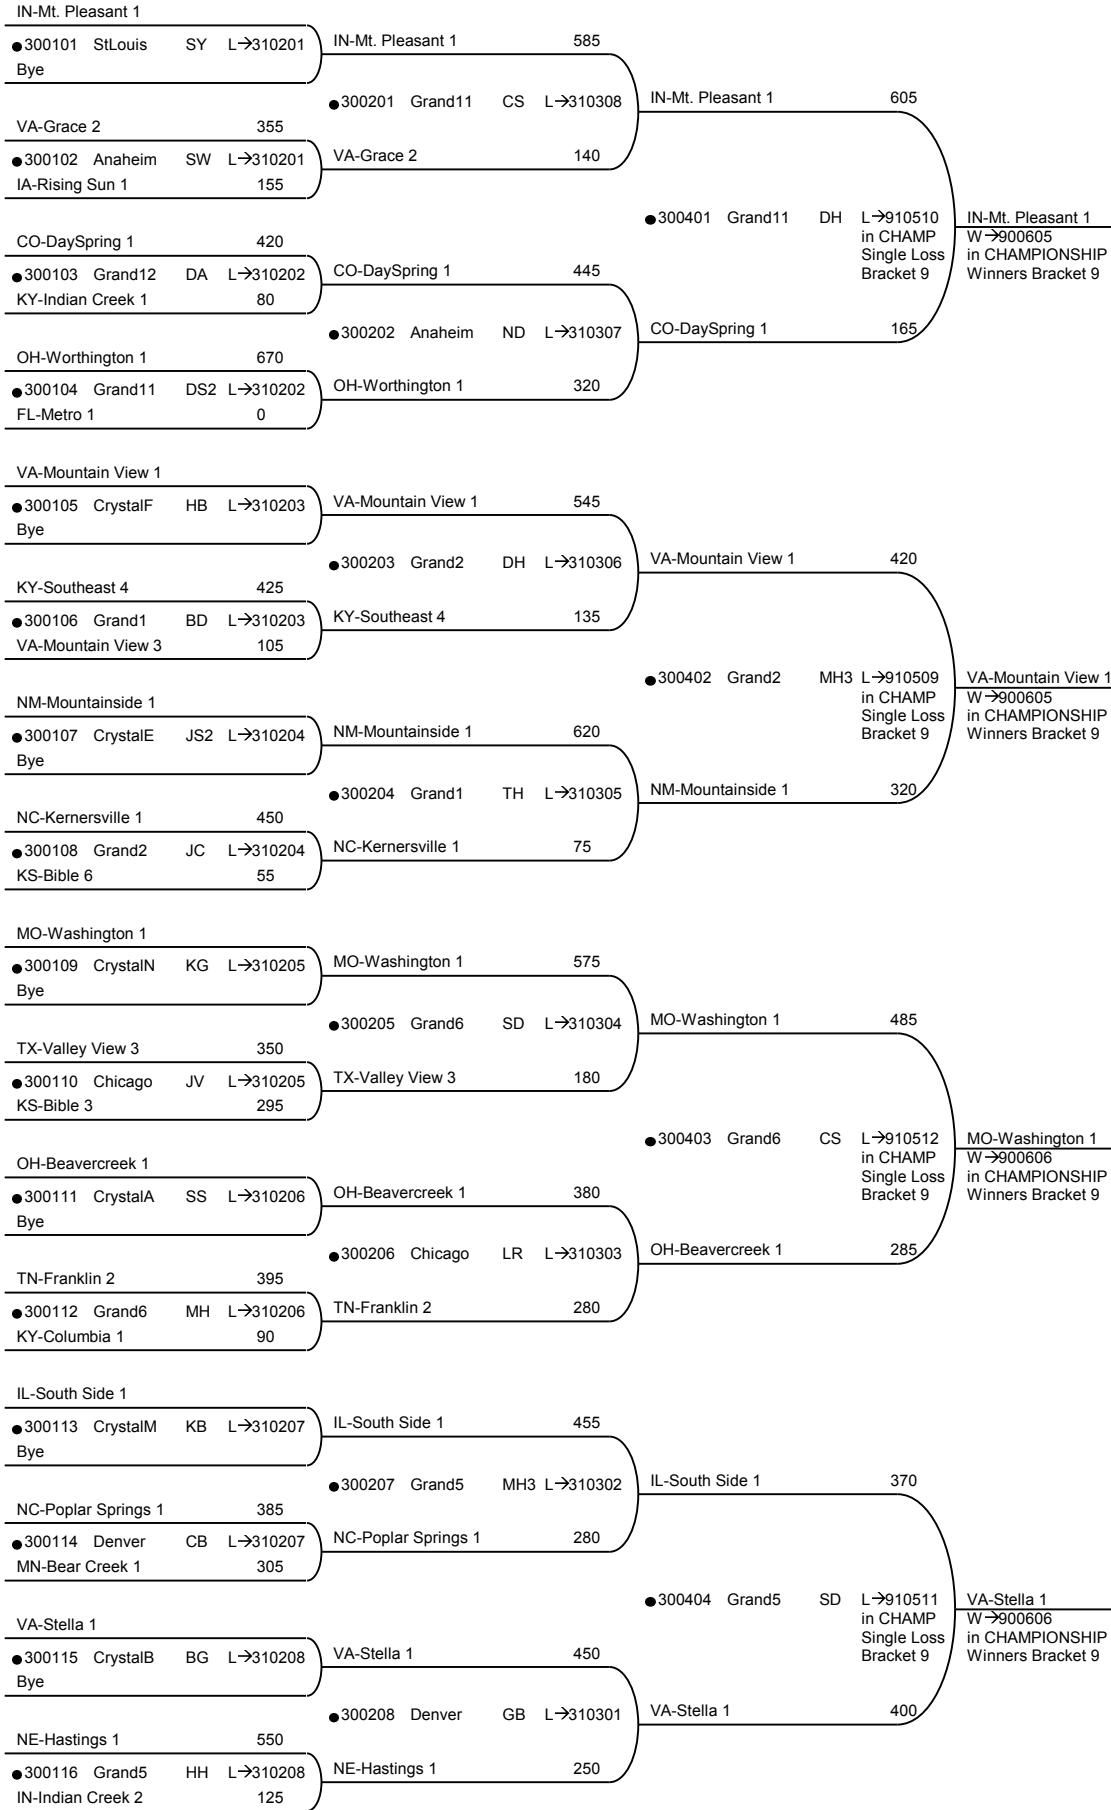

Round 3 Tue 03:15pm

Round 4 Wed 09:00am

48th National Bible Bowl - Orlando

vDU.128.7

Round 1 Tue 01:45pm

Round 2 Tue 02:15pm

Round 4 Wed 09:00am

48th National Bible Bowl - Orlando