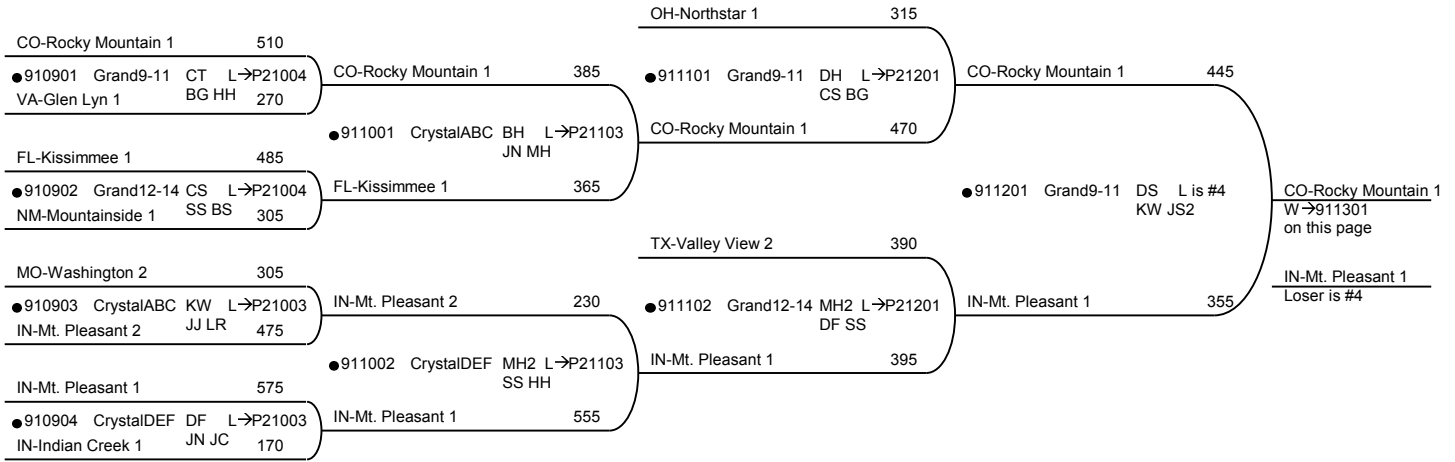

48th National Bible Bowl - Orlando

vDU.128.7

Round 9 Thu 09:00am

Round 10 Thu 09:45am

Round 11 Thu 10:30am

Round 12 Thu 11:15am