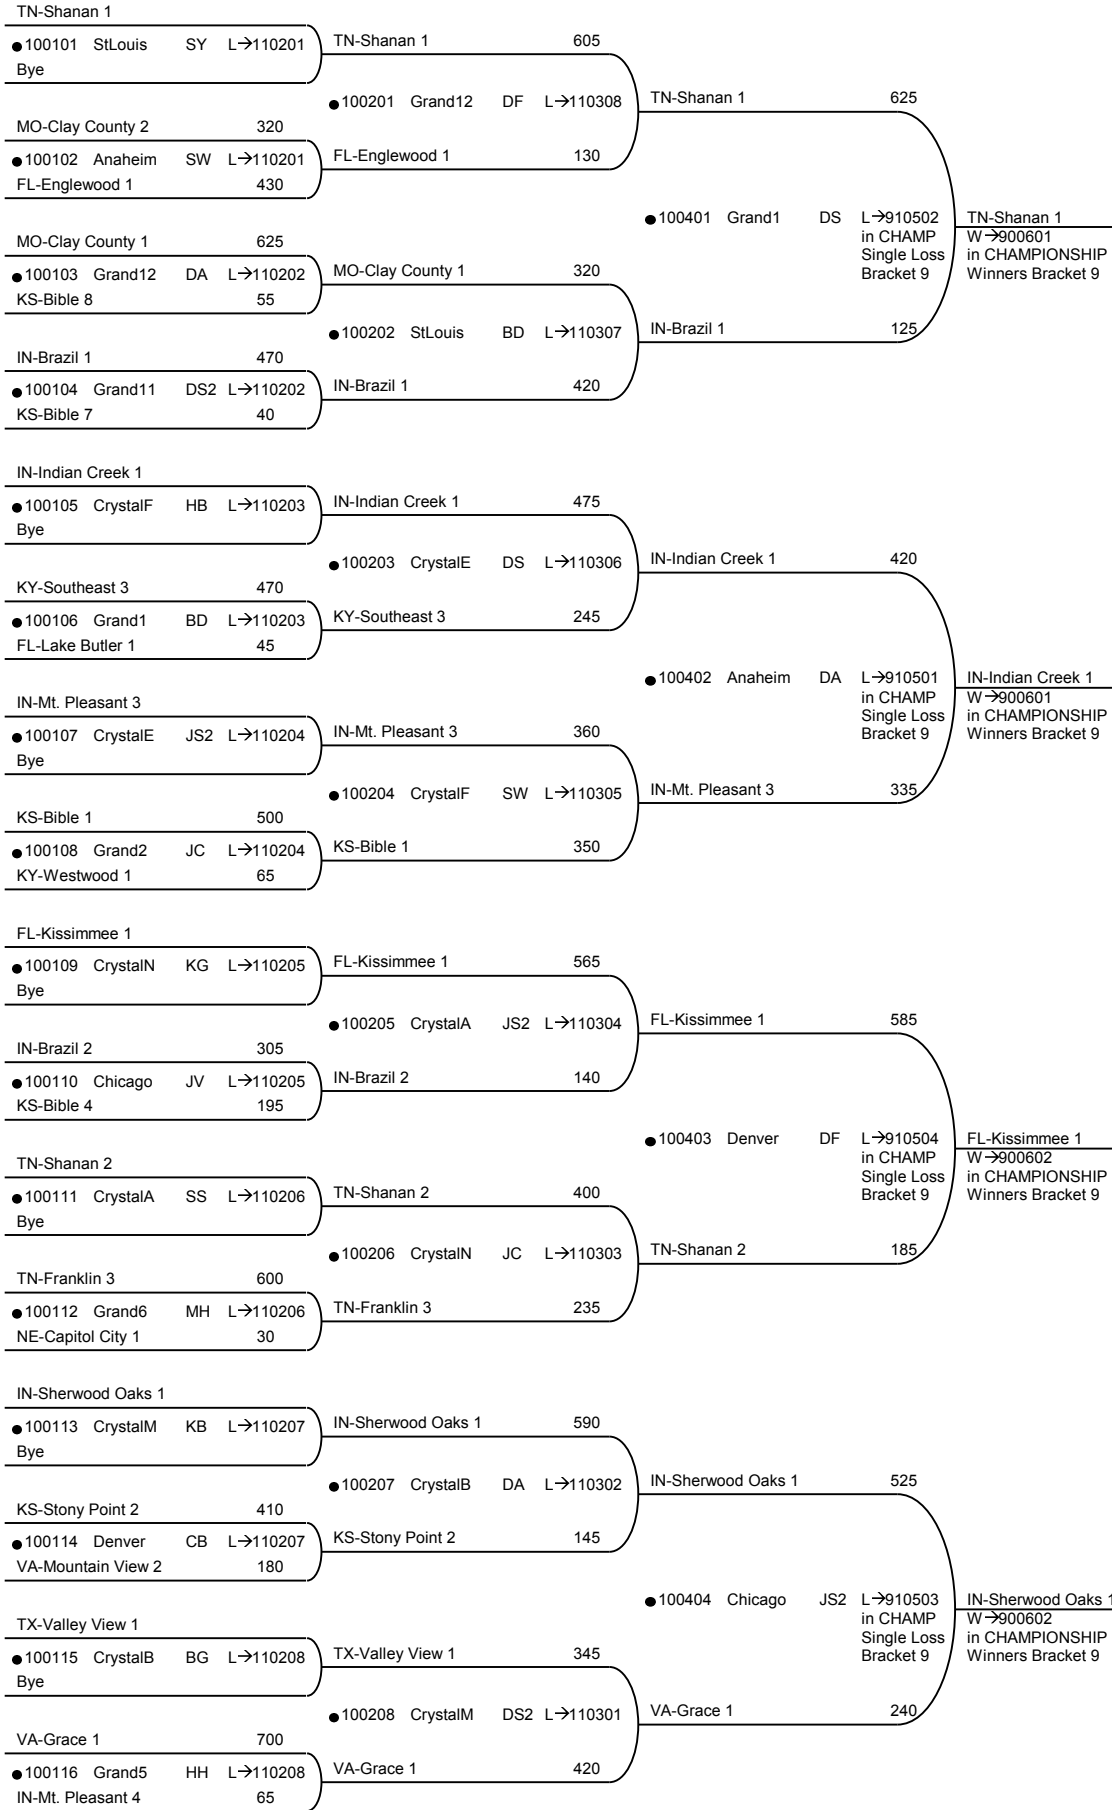

48th National Bible Bowl - Orlando

vDU.128.7

Round 1 Tue 01:15pm

Round 2 Tue 02:15pm

Round 4 Wed 09:00am

48th National Bible Bowl - Orlando

vDU.128.7

Round 2 Tue 02:45pm