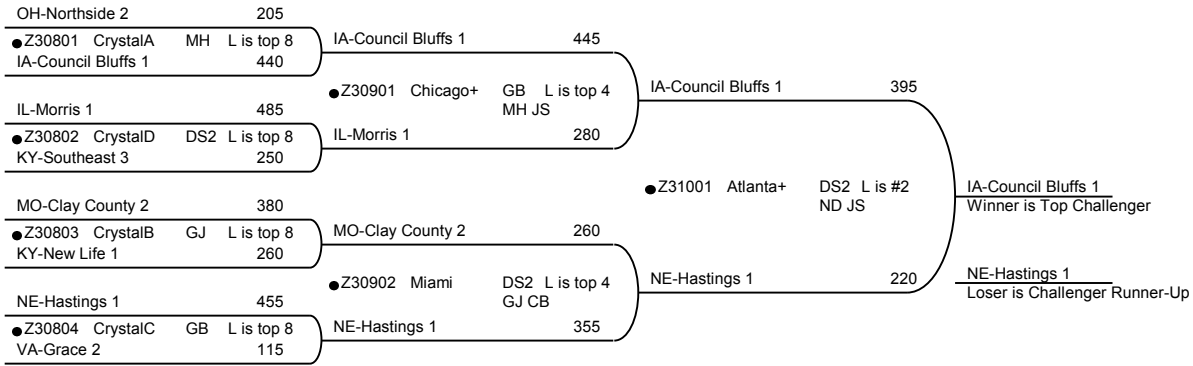

Round 6 Wed 11:00am

Round 7 Wed 01:00pm

Challenger

48th National Bible Bowl - Orlando

vDU.128.7

Round 4 Wed 09:30am

Round 5 Wed 10:15am

Round 6 Wed 11:00am

Round 7 Wed 01:00pm

Challenger

48th National Bible Bowl - Orlando

vDU.128.7

Round 8 Wed 01:45pm

Round 9 Thu 09:00am

Round 10 Thu 09:45am

Challenger