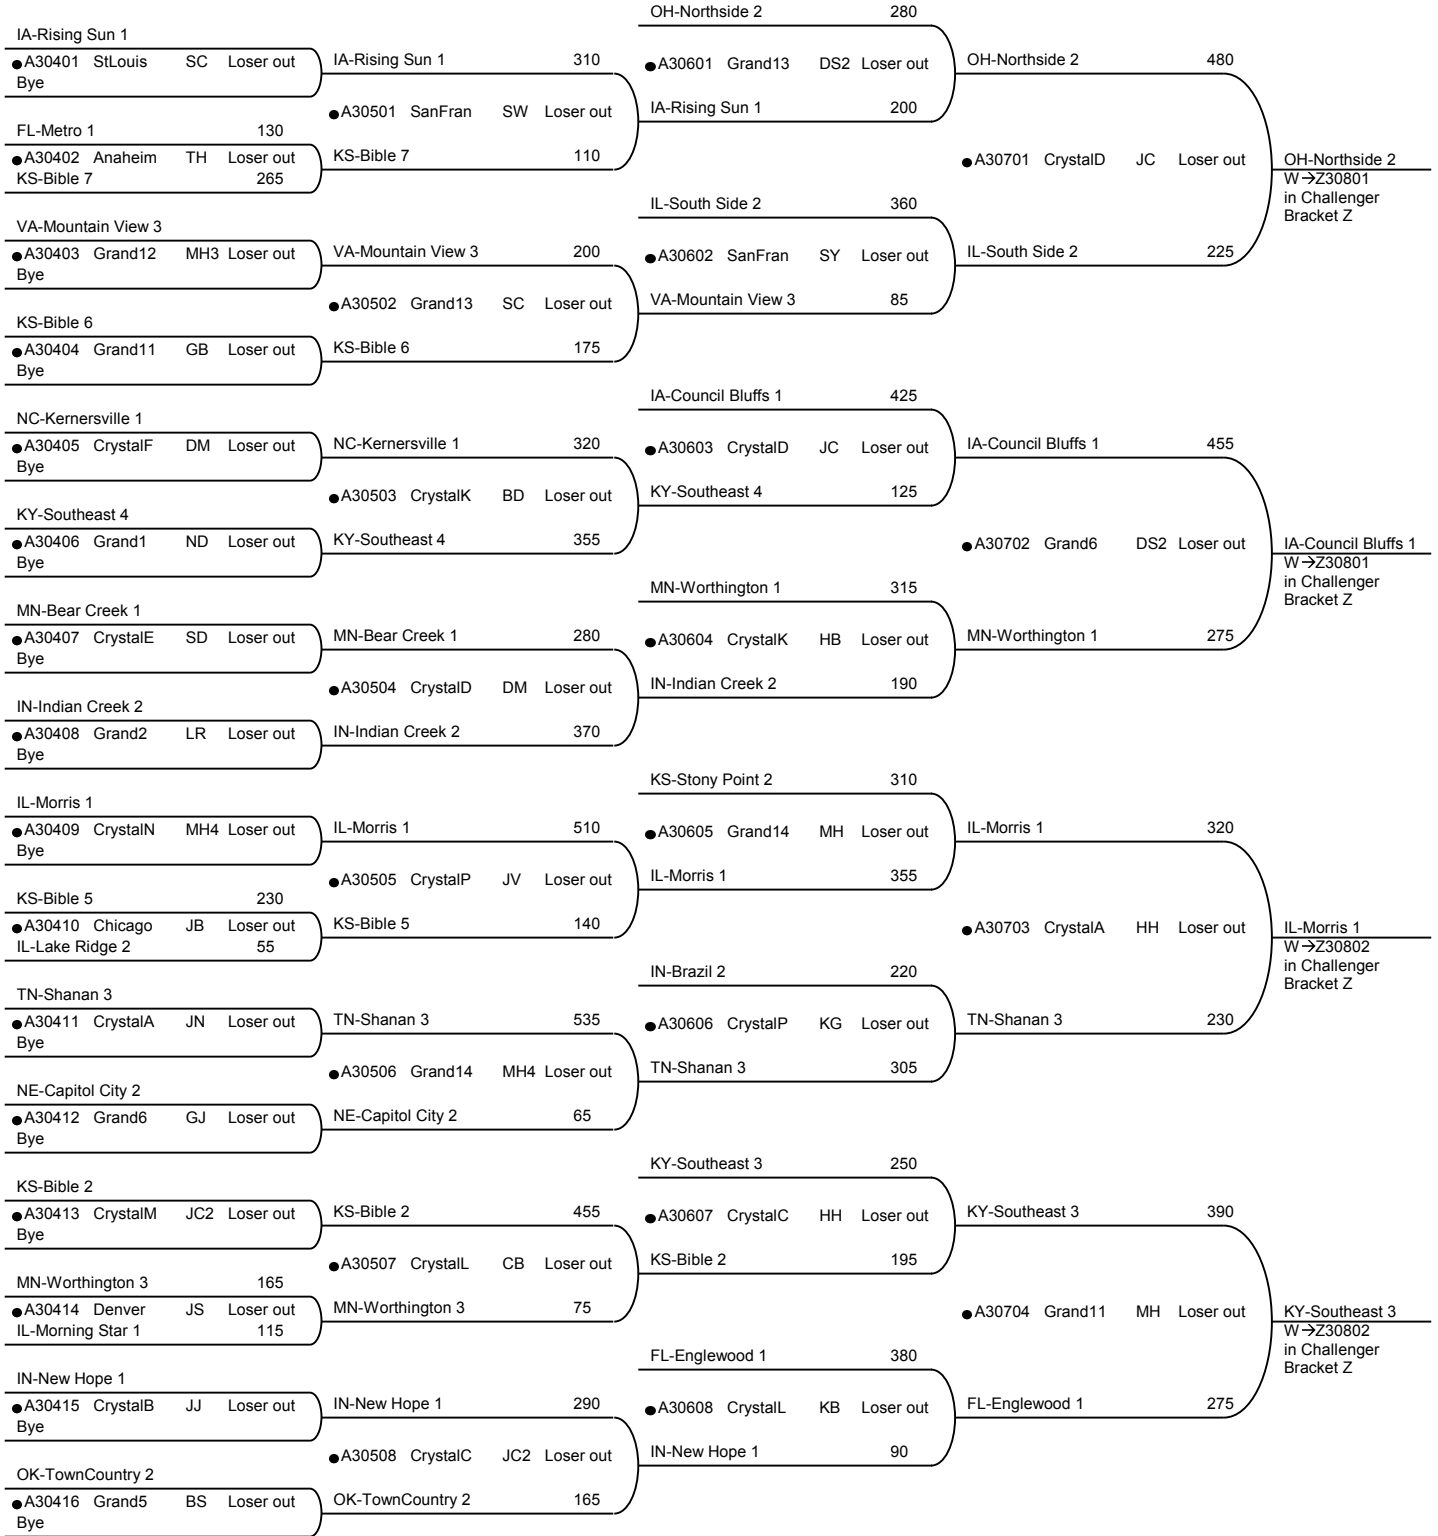

48th National Bible Bowl - Orlando

vDU.128.7

Round 4 Wed 09:30am

Round 5 Wed 10:15am

Round 6 Wed 11:00am

Round 7 Wed 01:00pm

Challenger