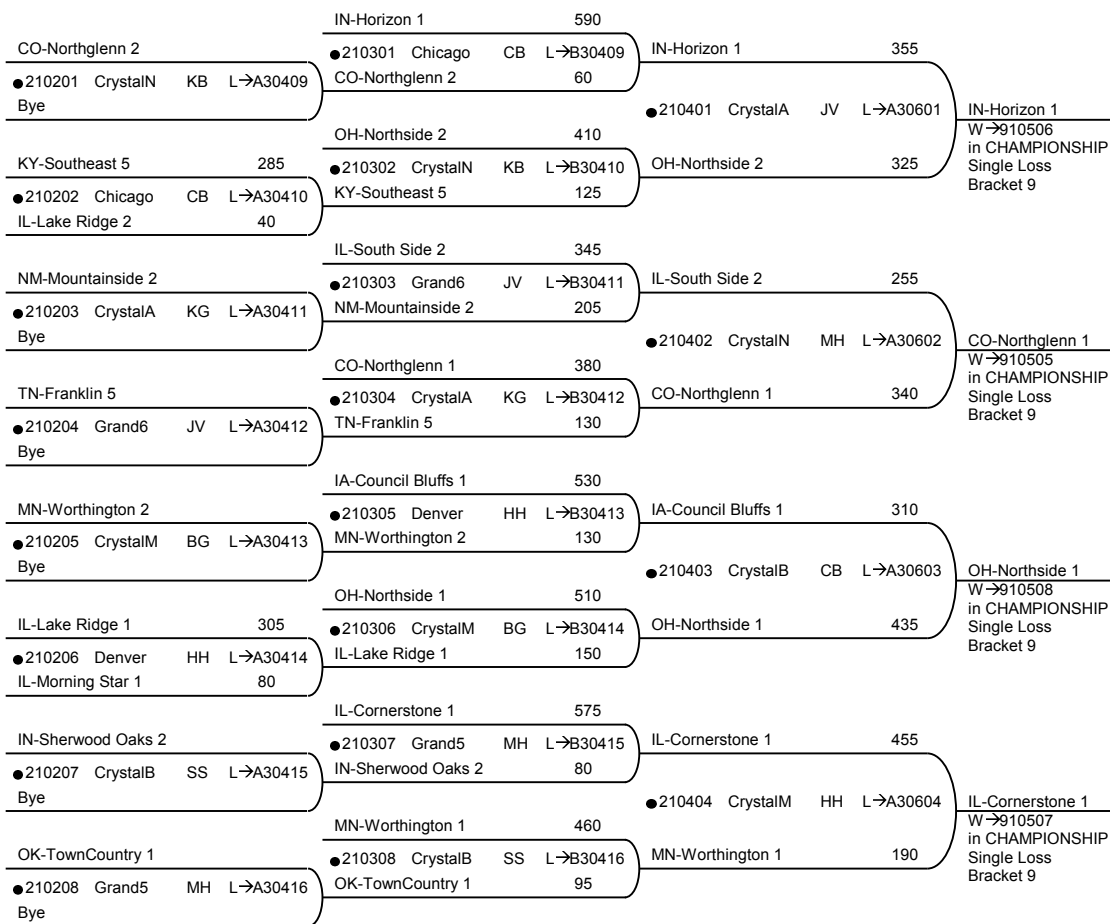

48th National Bible Bowl - Orlando

vDU.128.7

Round 1 Tue 01:15pm

Round 2 Tue 02:15pm

Round 4 Wed 09:00am

48th National Bible Bowl - Orlando

vDU.128.7

Round 2 Tue 02:45pm

Round 3 Tue 03:15pm

Round 4 Wed 09:00am

48th National Bible Bowl - Orlando

vDU.128.7

Round 1 Tue 01:45pm

Round 2 Tue 02:15pm

Round 4 Wed 09:00am

48th National Bible Bowl - Orlando