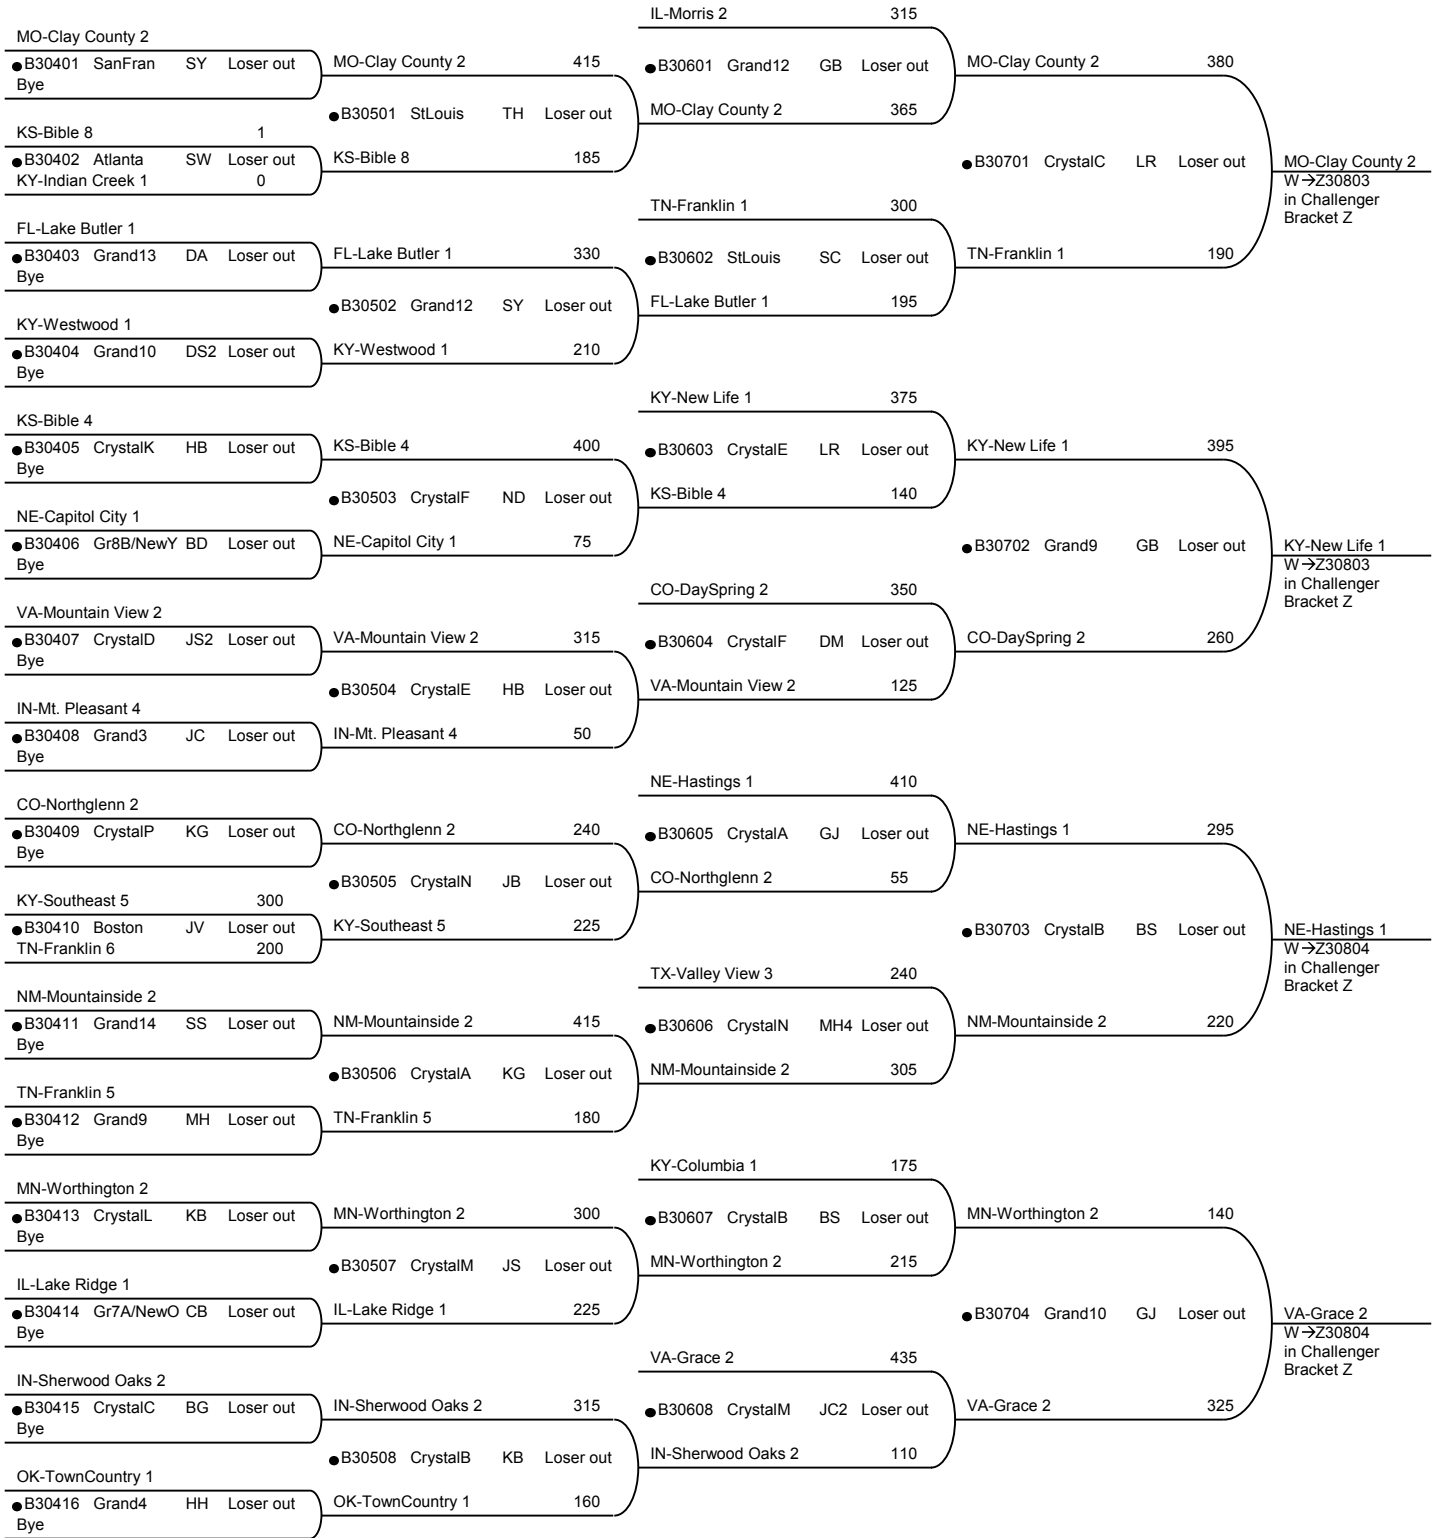

48th National Bible Bowl - Orlando

vDU.128.7

Round 4 Wed 09:30am

Round 5 Wed 10:15am

Round 6 Wed 11:00am

Round 7 Wed 01:00pm

Challenger