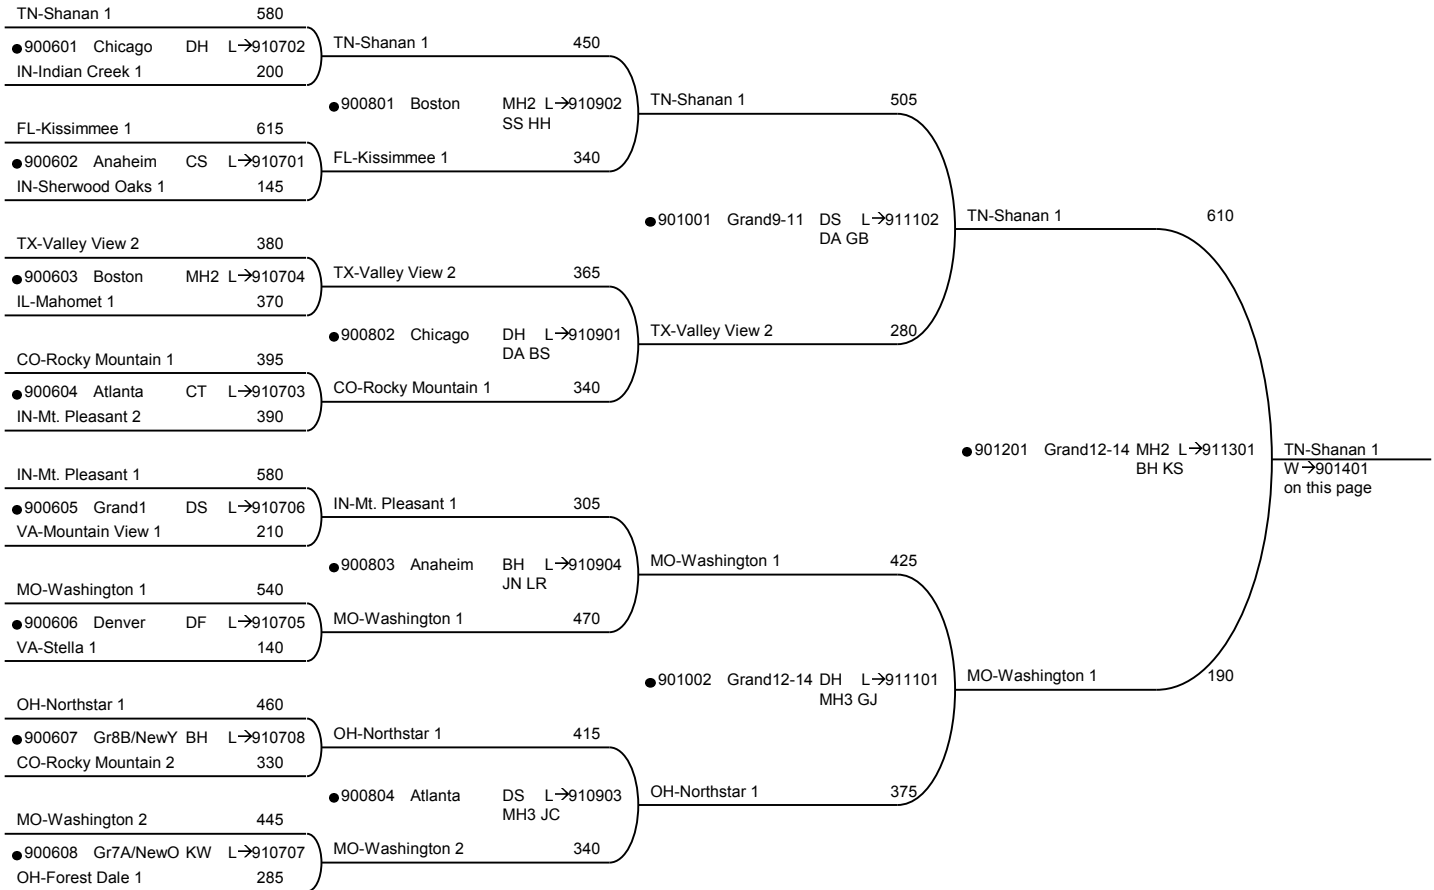

Round 3 Tue 03:15pm

Round 4 Wed 09:00am

IL-Morris 1 ●410201 CrystalP JC2 L→B30409 Bye	FL-Northeast 1 530 ●410301 Boston JS L→A30409 IL-Morris 1 250	FL-Northeast 1 510 ●410401 Grand14 JB L→B30601	FL-Northeast 1 W→910514 in CHAMPIONSHIP Single Loss Bracket 9
KS-Bible 5 275 ●410202 Boston JS L→B30410 TN-Franklin 6 140	IL-Morris 2 505 ●410302 CrystalP JC2 L→A30410 KS-Bible 5 10	IL-Morris 2 170	
TN-Shanan 3 ●410203 Grand14 MH4 L→B30411 Bye	TX-Valley View 5 410 ●410303 Grand9 JB L→A30411 TN-Shanan 3 60	TX-Valley View 5 320 ●410402 CrystalP GJ L→B30602	TX-Valley View 5 W→910513 in CHAMPIONSHIP Single Loss Bracket 9
NE-Capitol City 2 ●410204 Grand9 JB L→B30412 Bye	TN-Franklin 1 570 ●410304 Grand14 MH4 L→A30412 NE-Capitol City 2 80	TN-Franklin 1 295	
KS-Bible 2 ●410205 CrystalL JJ L→B30413 Bye	KS-Countryside 1 315 ●410305 Gr7A/NewO BS L→A30413 KS-Bible 2 265	KS-Countryside 1 425 ●410403 CrystalC JS L→B30603	KS-Countryside 1 W→910516 in CHAMPIONSHIP Single Loss Bracket 9
MN-Worthington 3 ●410206 Gr7A/NewO BS L→B30414 Bye	KY-New Life 1 445 ●410306 CrystalL JJ L→A30414 MN-Worthington 3 40	KY-New Life 1 250	
IN-New Hope 1 ●410207 CrystalC JN L→B30415 Bye	CO-DaySpring 2 345 ●410307 Grand4 GJ L→A30415 IN-New Hope 1 120	CO-DaySpring 2 175 ●410404 CrystalL BS L→B30604	TN-Franklin 4 W→910515 in CHAMPIONSHIP Single Loss Bracket 9
OK-TownCountry 2 ●410208 Grand4 GJ L→B30416 Bye	TN-Franklin 4 515 ●410308 CrystalC JN L→A30416 OK-TownCountry 2 60	TN-Franklin 4 490	

48th National Bible Bowl - Orlando

vDU.128.7

Round 6 Wed 11:00am

Round 8 Wed 01:45pm

Round 10 Thu 09:45am

Round 12 Thu 11:15am

Round 14 Thu 02:00pm

Championship

Round 10 Thu 09:45am

Round 11 Thu 10:30am

Round 12 Thu 11:15am

Round 13 Thu 01:15pm

Championship

Single Loss

48th National Bible Bowl - Orlando

vDU.128.7