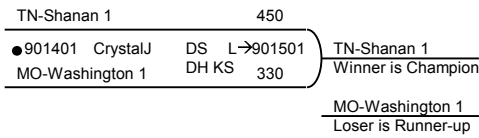

48th National Bible Bowl - Orlando

vDU.128.7

Round 6 Wed 11:00am

Round 8 Wed 01:45pm

Round 10 Thu 09:45am

Round 12 Thu 11:15am

Round 14 Thu 02:00pm

Championship