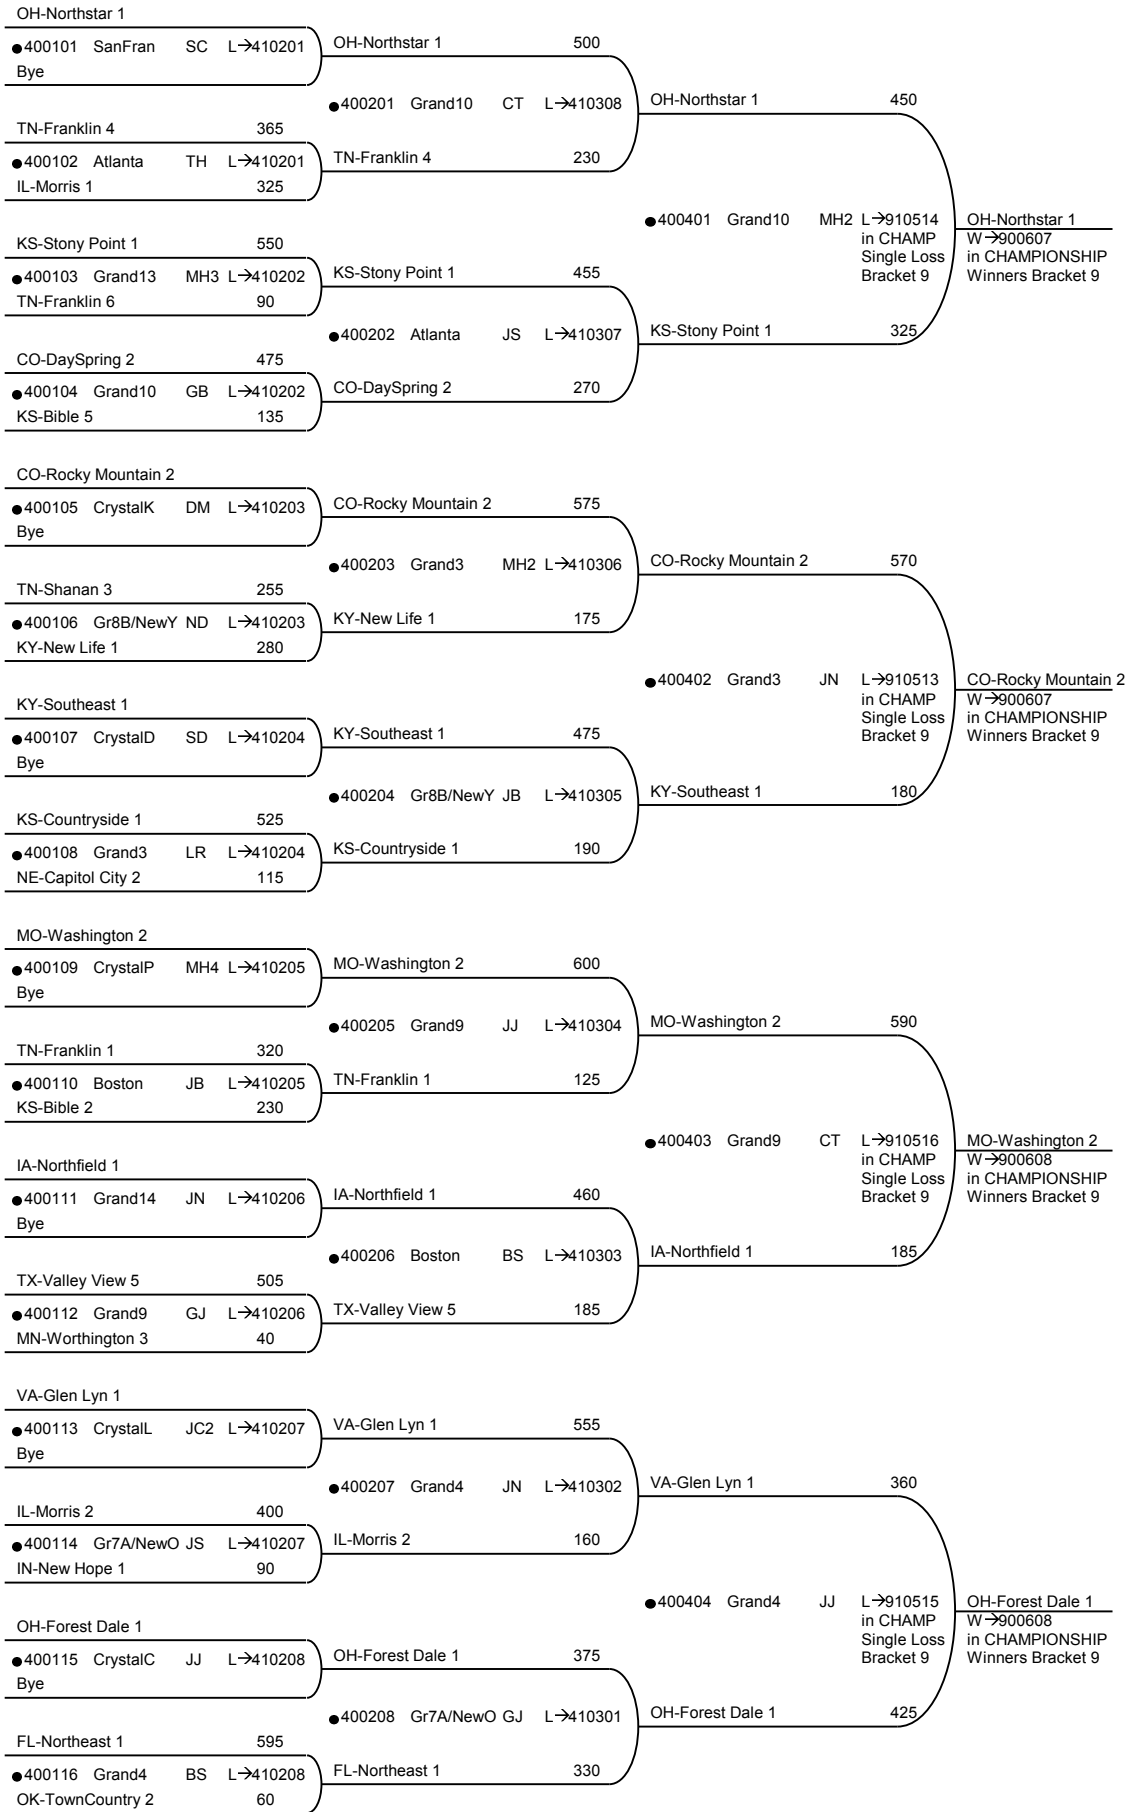

48th National Bible Bowl - Orlando

vDU.128.7

Round 1 Tue 01:45pm

Round 2 Tue 02:15pm

Round 4 Wed 09:00am