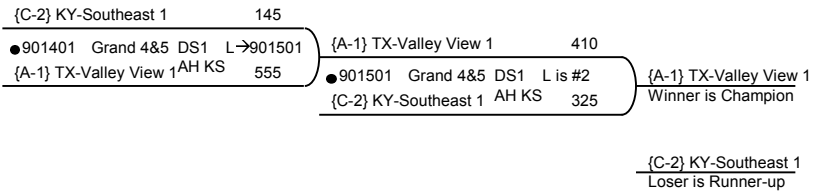

**Round 6
Tue 08:35am**

**Round 8
Tue 10:15am**

**Round 10
Tue 11:30am**

**Round 12
Tue 01:40pm**

**Round 14
Tue 03:00pm**

**Round 15
Tue 03:30pm**

Championship

9

Winners

**Round 5
Tue 08:00am**

**Round 6
Tue 08:35am**

**Round 7
Tue 09:40am**

**Round 8
Tue 10:15am**

{A-24} OH-Maineville 1	445
●910501 116 GJ L tie #33	
{A-41} KY-Southeast 2	150
{A-25} MI-Novesta 1	630
●910502 117 JM L tie #33	
{A-40} OH-Connections 1	90
{A-16} CO-Southeast 1	665
●910503 111 CH L tie #33	
{A-49} IN-Mt. Pleasant 4	35
{A-32} TN-Franklin 3	260
●910504 103 LR L tie #33	
{A-33} OH-Northside 1	300
{B-21} MO-Washington 1	535
●910505 104 GB L tie #33	
{B-53} TN-Shanan 3	185
{B-37} VA-Mountain View 1	175
●910506 107 JK L tie #33	
{B-28} KS-Bible 1	405
{B-13} CO-DaySpring 1	540
●910507 108 BH L tie #33	
{B-45} IN-Mt. Pleasant 3	80
{B-29} IN-Brazil 1	495
●910508 109 SH L tie #33	
{B-36} KS-Bible 2	80
{C-23} OH-Worthington 1	525
●910509 110 RP L tie #33	
{C-55} TN-Shanan 2	70
{C-26} TX-Valley View 3	675
●910510 105 CA L tie #33	
{C-39} IN-Indian Creek 2	105
{C-15} IN-Indian Creek 1	395
●910511 106 JB L tie #33	
{C-47} IL-Morris 2	105
{C-31} VA-Stella 1	490
●910512 101 BG1 L tie #33	
{C-34} KS-Stony Point 2	200
{D-11} TX-Valley View 2	635
●910513 102 SM L tie #33	
{D-54} KY-Winchester 2	70
{D-27} TN-Franklin 2	410
●910514 120 RS L tie #33	
{D-59} KY-Winchester 1	175
{D-14} OH-Worthington 2	460
●910515 121 DS2 L tie #33	
{D-51} CO-Rocky Mountain 1	305
{D-30} TN-Franklin 1	240
●910516 122 NM L tie #33	
{D-35} IL-South Side 1	345