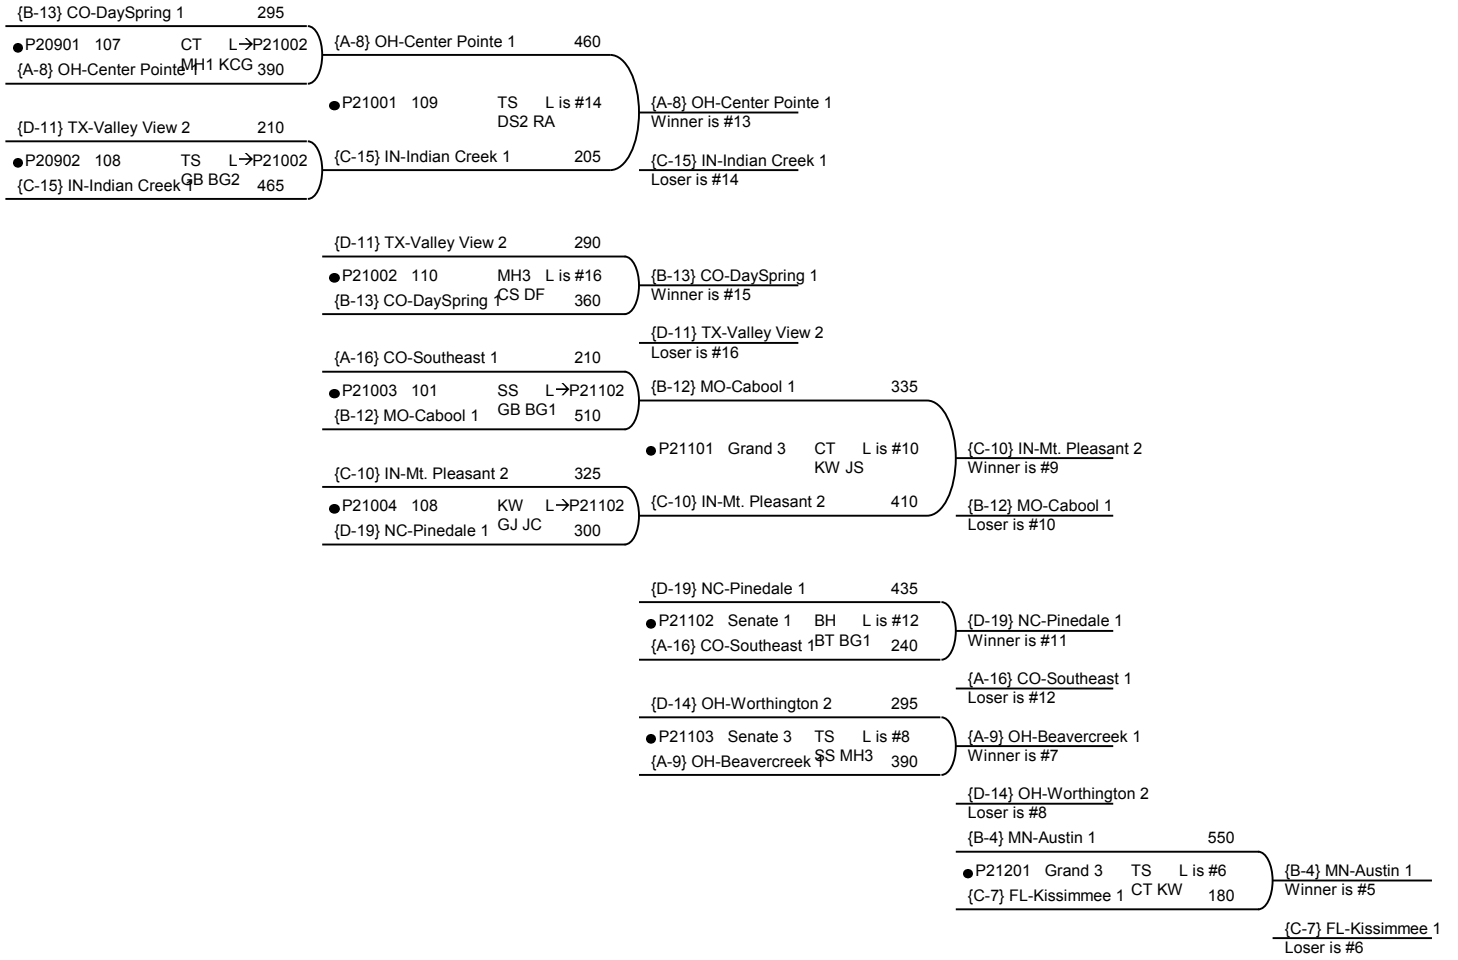

**Round 9
Tue 10:50am**

**Round 10
Tue 11:30am**

**Round 11
Tue 01:00pm**

**Round 12
Tue 01:40pm**

**Round 13
Tue 02:20pm**

Championship

9

Single Loss

Round 9
Tue 10:50am

Round 10
Tue 11:30am

Round 11
Tue 01:00pm

Round 12
Tue 01:40pm

**Round 4
Mon 02:20pm**

**Round 5
Tue 08:00am**

**Round 6
Tue 09:10am**

**Round 7
Tue 09:40am**