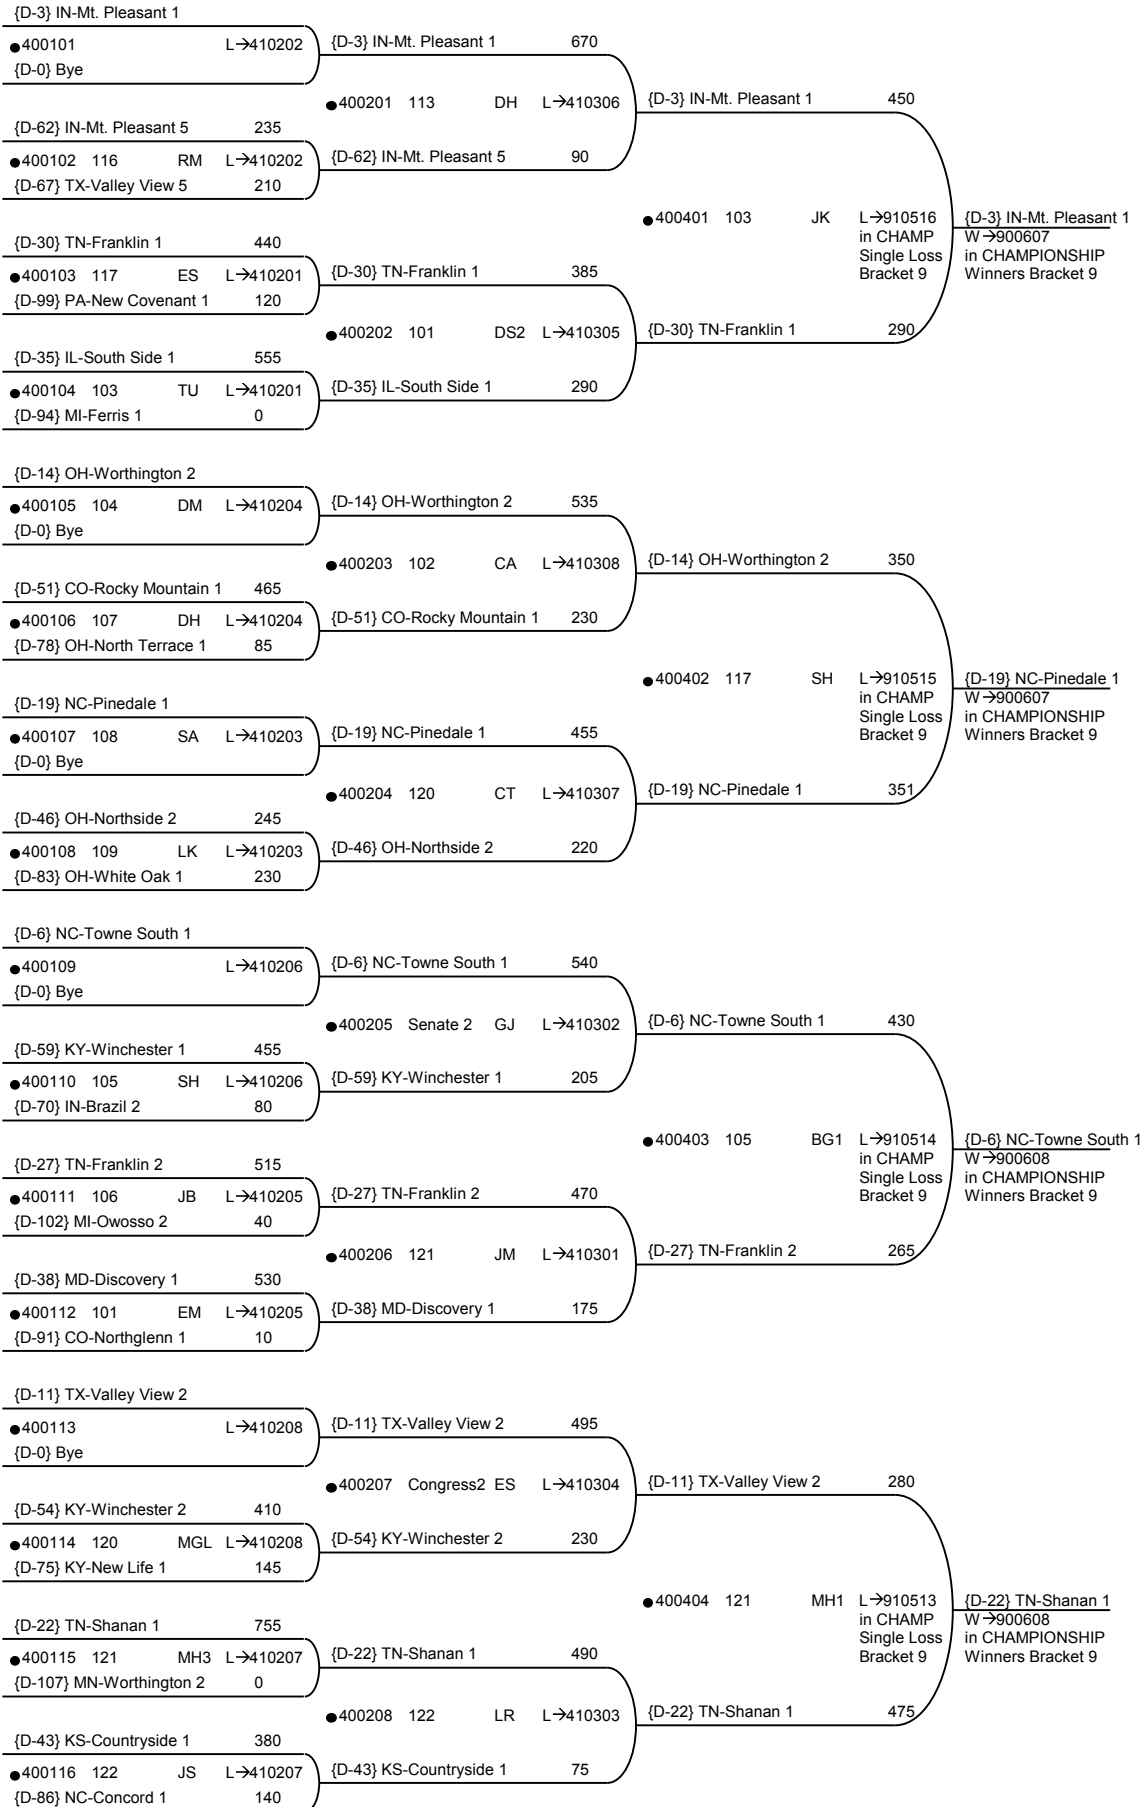

**Round 1
Mon 09:15am**

**Round 2
Mon 10:45am**

**Round 4
Mon 01:45pm**