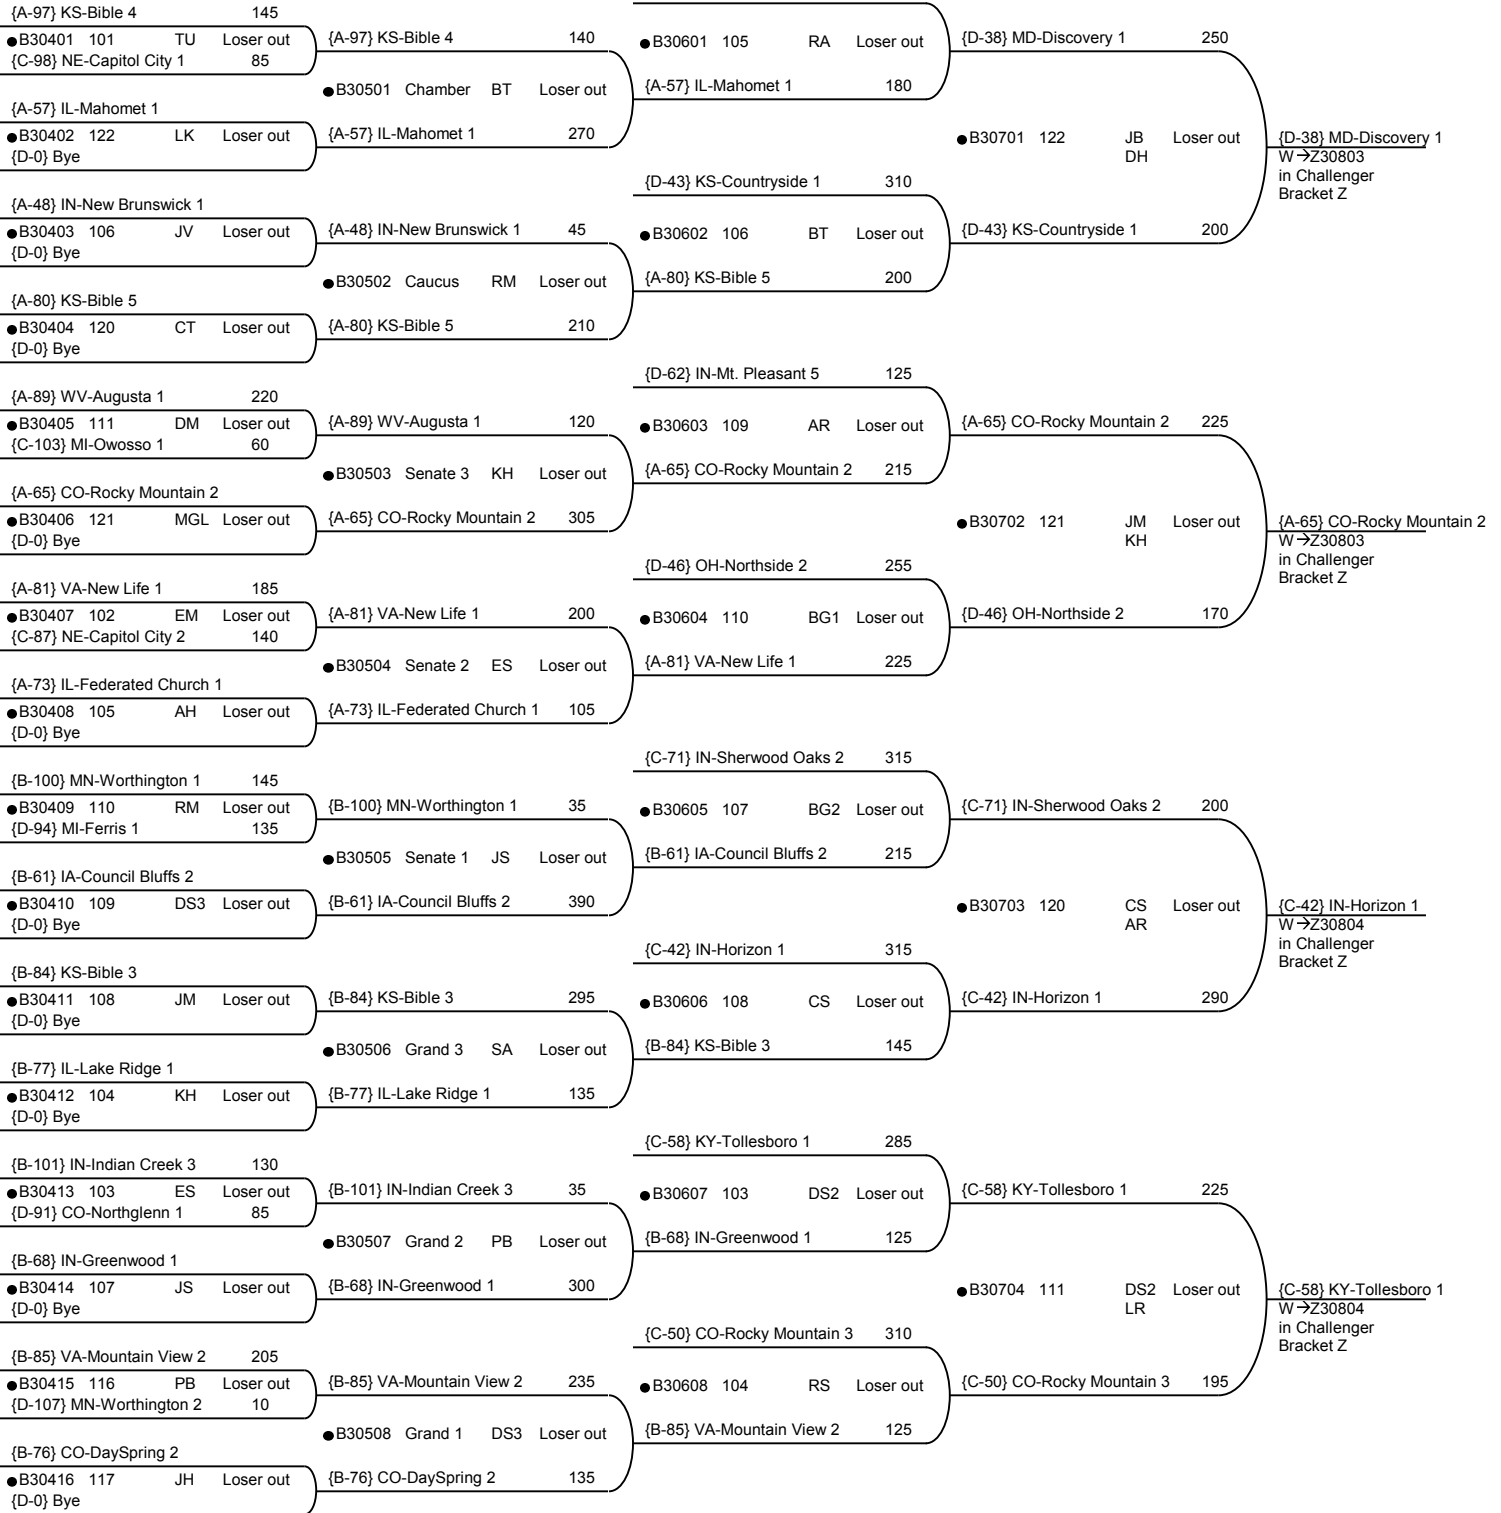

**Round 4
Mon 02:55pm**

**Round 5
Tue 08:00am**

**Round 6
Tue 09:10am**

**Round 7
Tue 09:40am**

Challenger