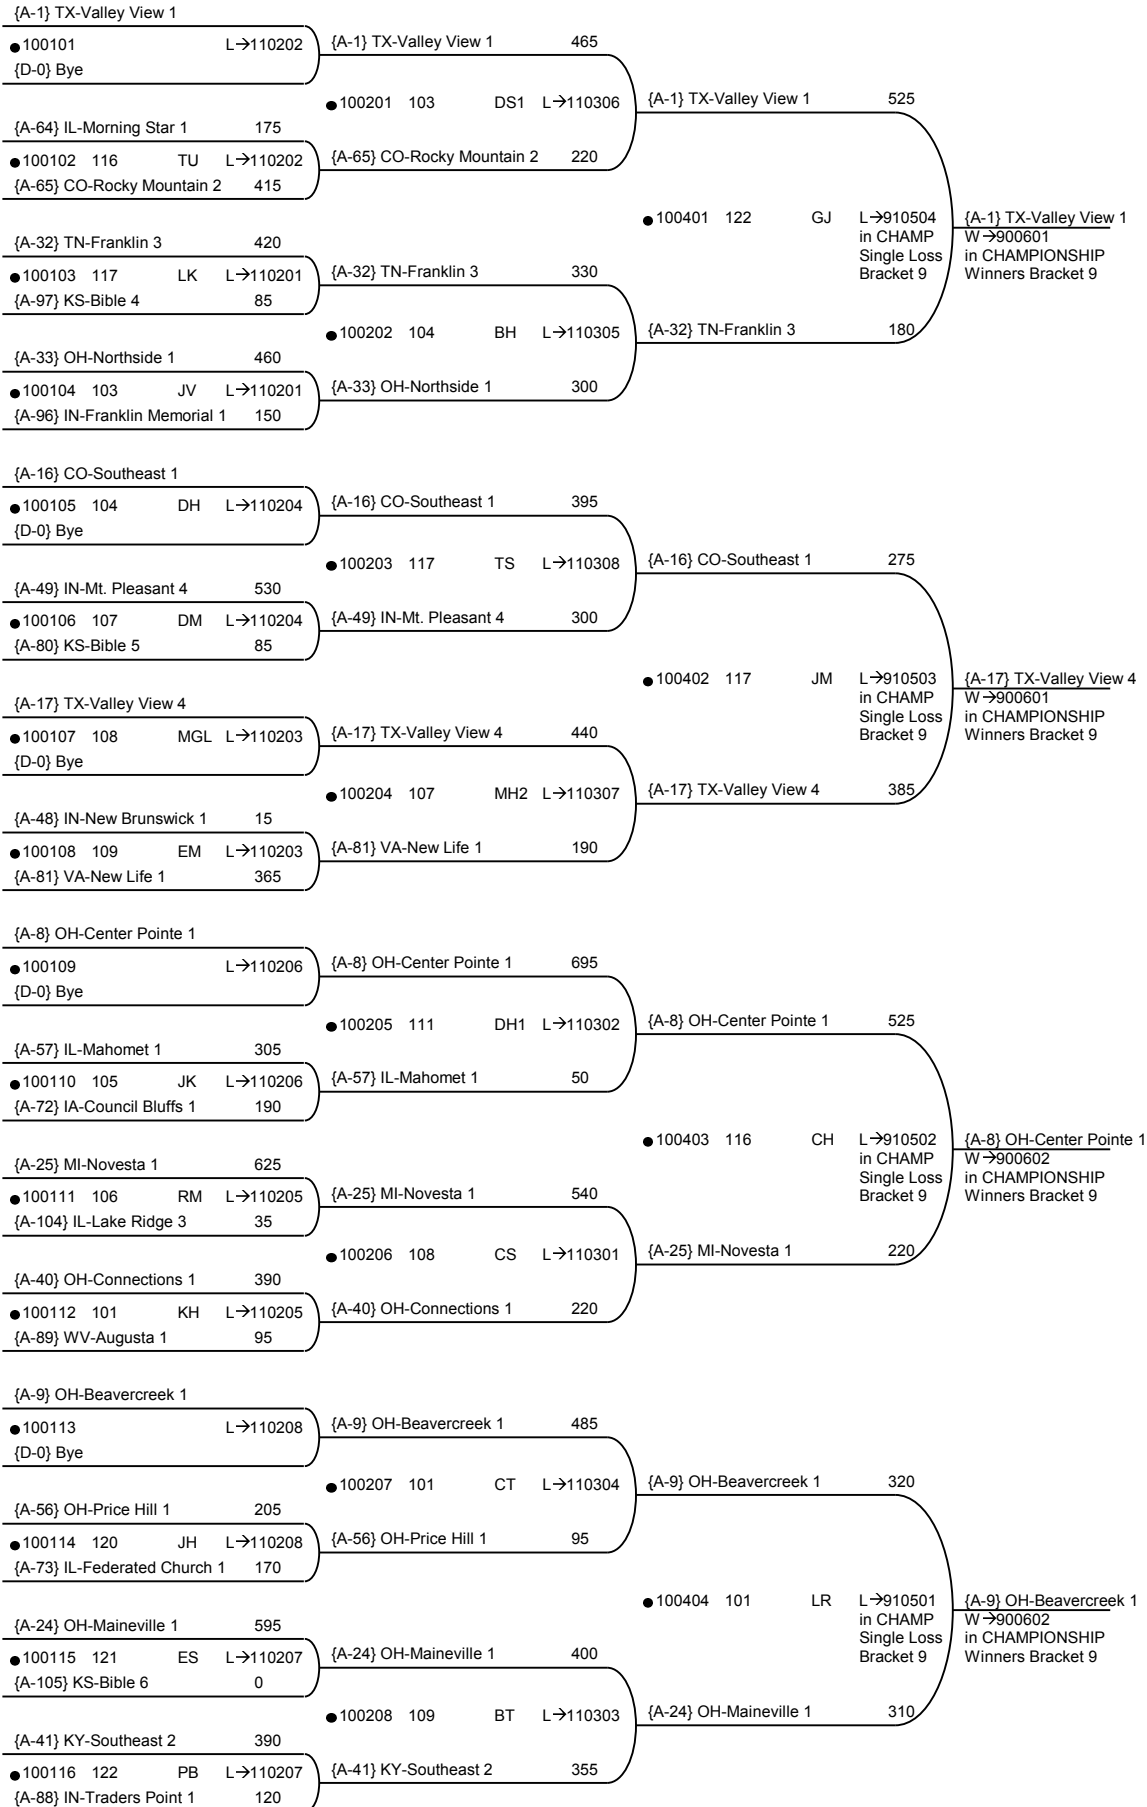

**Round 1
Mon 08:15am**

**Round 2
Mon 09:45am**

**Round 4
Mon 01:15pm**

Round 2
Mon 09:45am

Round 3
Mon 11:15am

Round 4
Mon 01:15pm

{A-96} IN-Franklin Memorial 1 115	{A-40} OH-Connections 1 410	{A-40} OH-Connections 1 275	
●110201 102 MH1 L→A30401	●110301 107 LK L→B30401		
{A-97} KS-Bible 4 195	{A-97} KS-Bible 4 145	●110401 102 GB L→A30605	{A-40} OH-Connections 1 W→910502 in CHAMPIONSHIP Single Loss Bracket 9
{A-64} IL-Morning Star 1	{A-57} IL-Mahomet 1 185	{A-64} IL-Morning Star 1 125	
●110202 116 JS L→A30402	●110302 104 TU L→B30402		
{D-0} Bye	{A-64} IL-Morning Star 1 230		
{A-48} IN-New Brunswick 1	{A-41} KY-Southeast 2 415	{A-41} KY-Southeast 2 255	
●110203 105 SD L→A30403	●110303 116 JV L→B30403		
{D-0} Bye	{A-48} IN-New Brunswick 1 0	●110402 121 JS L→A30606	{A-41} KY-Southeast 2 W→910501 in CHAMPIONSHIP Single Loss Bracket 9
{A-80} KS-Bible 5	{A-56} OH-Price Hill 1 280	{A-56} OH-Price Hill 1 75	
●110204 106 AR L→A30404	●110304 101 GB L→B30404		
{D-0} Bye	{A-80} KS-Bible 5 260		
{A-89} WV-Augusta 1 265	{A-33} OH-Northside 1 500	{A-33} OH-Northside 1 335	
●110205 110 KCG L→A30405	●110305 109 DM L→B30405		
{A-104} IL-Lake Ridge 3 85	{A-89} WV-Augusta 1 110	●110403 105 DS3 L→A30607	{A-33} OH-Northside 1 W→910504 in CHAMPIONSHIP Single Loss Bracket 9
{A-72} IA-Council Bluffs 1	{A-65} CO-Rocky Mountain 2 210	{A-72} IA-Council Bluffs 1 215	
●110206 120 BS L→A30406	●110306 108 MGL L→B30406		
{D-0} Bye	{A-72} IA-Council Bluffs 1 355		
{A-88} IN-Traders Point 1 190	{A-81} VA-New Life 1 195	{A-88} IN-Traders Point 1 85	
●110207 121 SS L→A30407	●110307 103 EM L→B30407		
{A-105} KS-Bible 6 180	{A-88} IN-Traders Point 1 265	●110404 103 BH L→A30608	{A-49} IN-Mt. Pleasant 4 W→910503 in CHAMPIONSHIP Single Loss Bracket 9
{A-73} IL-Federated Church 1	{A-49} IN-Mt. Pleasant 4 465	{A-49} IN-Mt. Pleasant 4 385	
●110208 122 KW L→A30408	●110308 117 CT L→B30408		
{D-0} Bye	{A-73} IL-Federated Church 1 110		