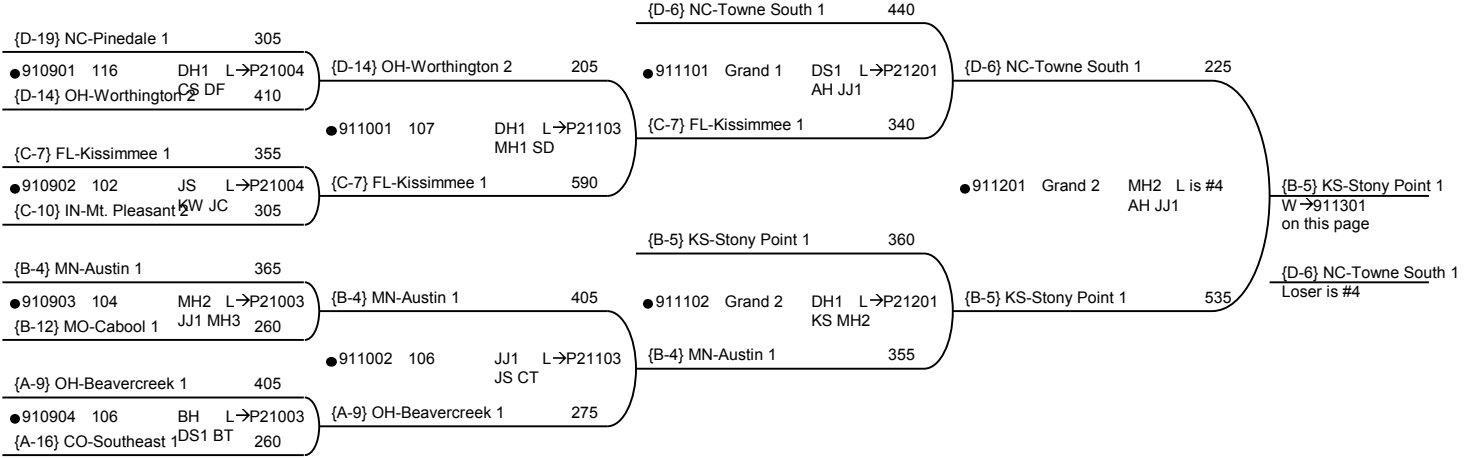

{A-8} OH-Center Pointe 1	410
●910701 101 KW L tie #17	
{A-25} MI-Novesta 1	345
{A-17} TX-Valley View 4	255
●910702 116 BS L tie #17	
{A-16} CO-Southeast 1	480
{B-12} MO-Cabool 1	450
●910703 117 SS L tie #17	
{B-21} MO-Washington 1	315
{B-20} IA-Northfield 1	260
●910704 103 SD L tie #17	
{B-13} CO-DaySpring 1	450
{C-10} IN-Mt. Pleasant 2	445
●910705 104 JS L tie #17	
{C-26} TX-Valley View 3	275
{C-18} OH-Canton 1	365
●910706 107 TS L tie #17	
{C-15} IN-Indian Creek 1	390
{D-22} TN-Shanan 1	205
●910707 108 DF L tie #17	
{D-11} TX-Valley View 2	585
{D-3} IN-Mt. Pleasant 1	320
●910708 109 CT L tie #17	
{D-14} OH-Worthington 2	435

{A-8} OH-Center Pointe 1	380
●910801 101 CT L →P20901	
{A-16} CO-Southeast 1	415
{B-12} MO-Cabool 1	495
●910802 102 BS L →P20901	
{B-13} CO-DaySpring 1	250
{C-10} IN-Mt. Pleasant 2	400
●910803 105 TS L →P20902	
{C-15} IN-Indian Creek 1	380
{D-11} TX-Valley View 2	260
●910804 106 KW L →P20902	
{D-14} OH-Worthington 2	395

{A-16} CO-Southeast 1
W →910904
on next page

{B-12} MO-Cabool 1
W →910903
on next page

{C-10} IN-Mt. Pleasant 2
W →910902
on next page

{D-14} OH-Worthington 2
W →910901
on next page

Championship

9

Single Loss

**Round 9
Tue 10:50am**

**Round 10
Tue 11:30am**

**Round 11
Tue 01:00pm**

**Round 12
Tue 01:40pm**

**Round 13
Tue 02:20pm**

Championship

9

Single Loss