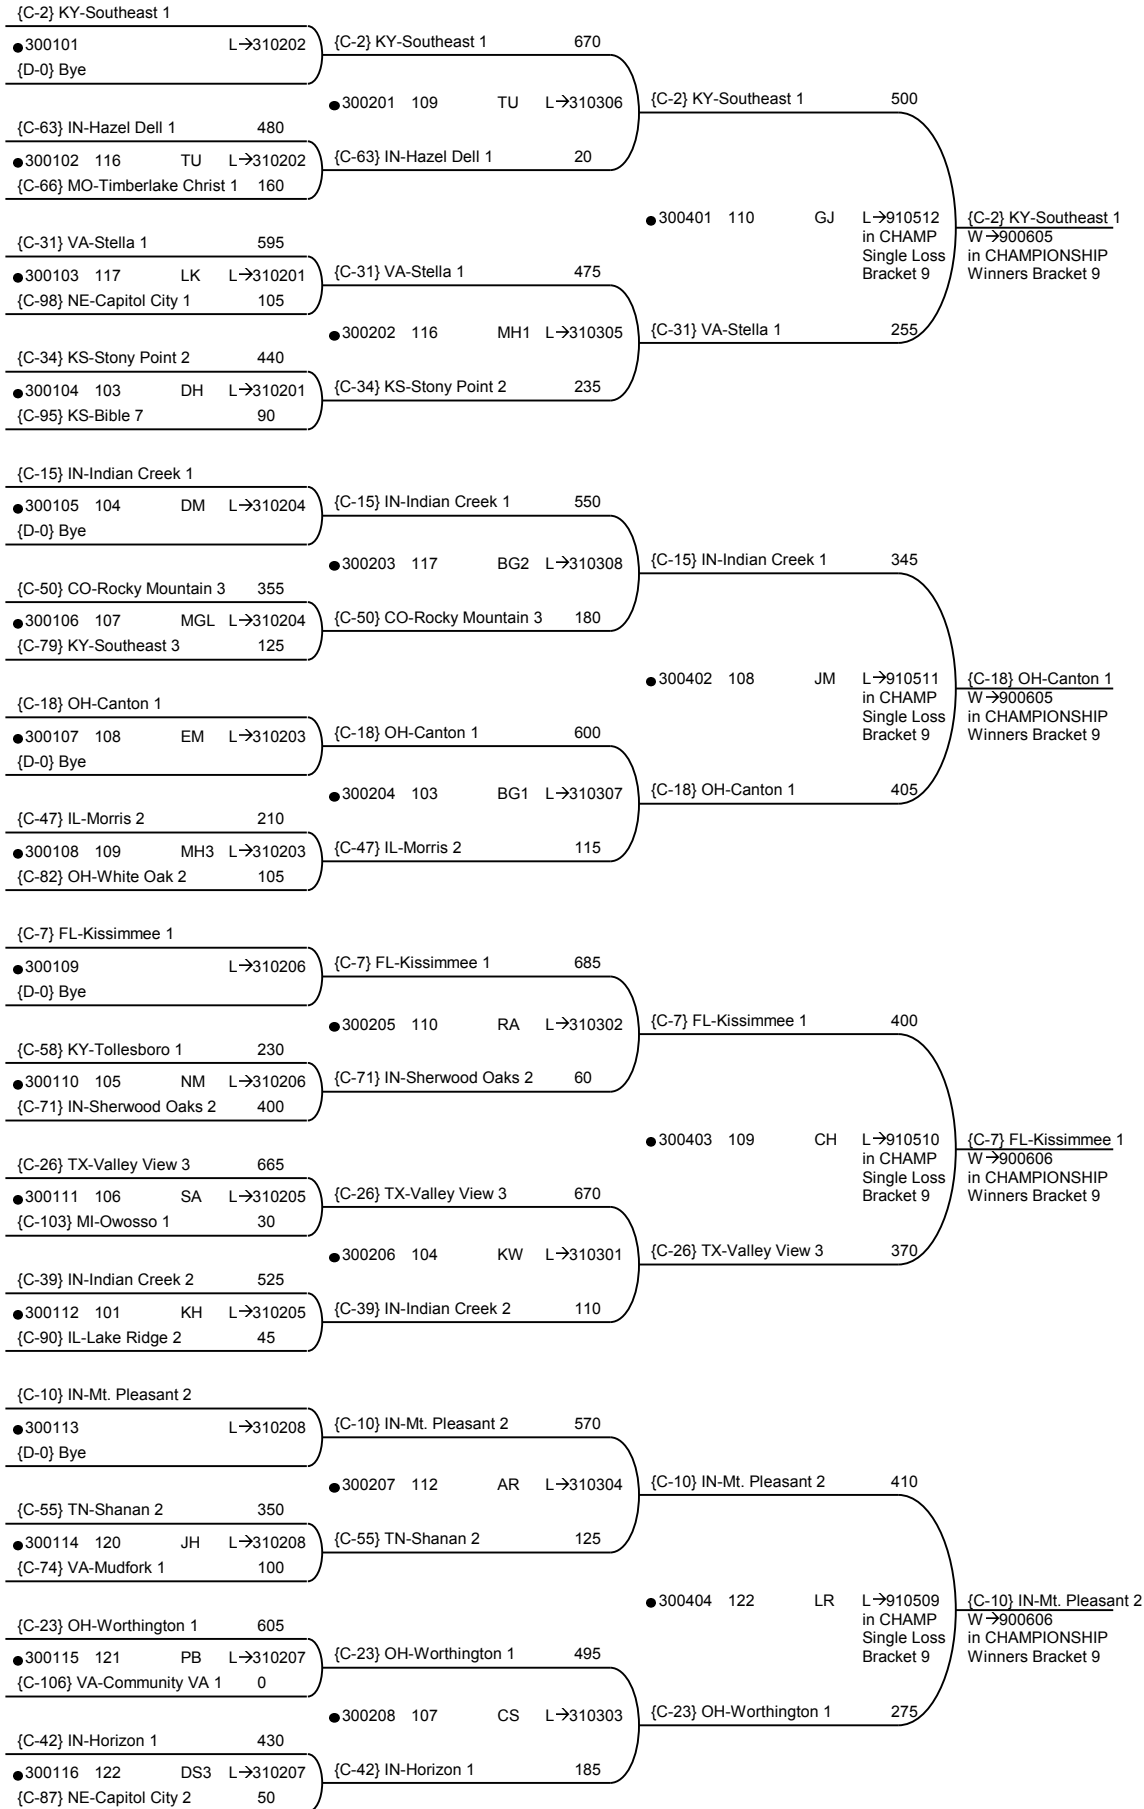

**Round 1
Mon 08:45am**

**Round 2
Mon 10:45am**

**Round 4
Mon 01:45pm**