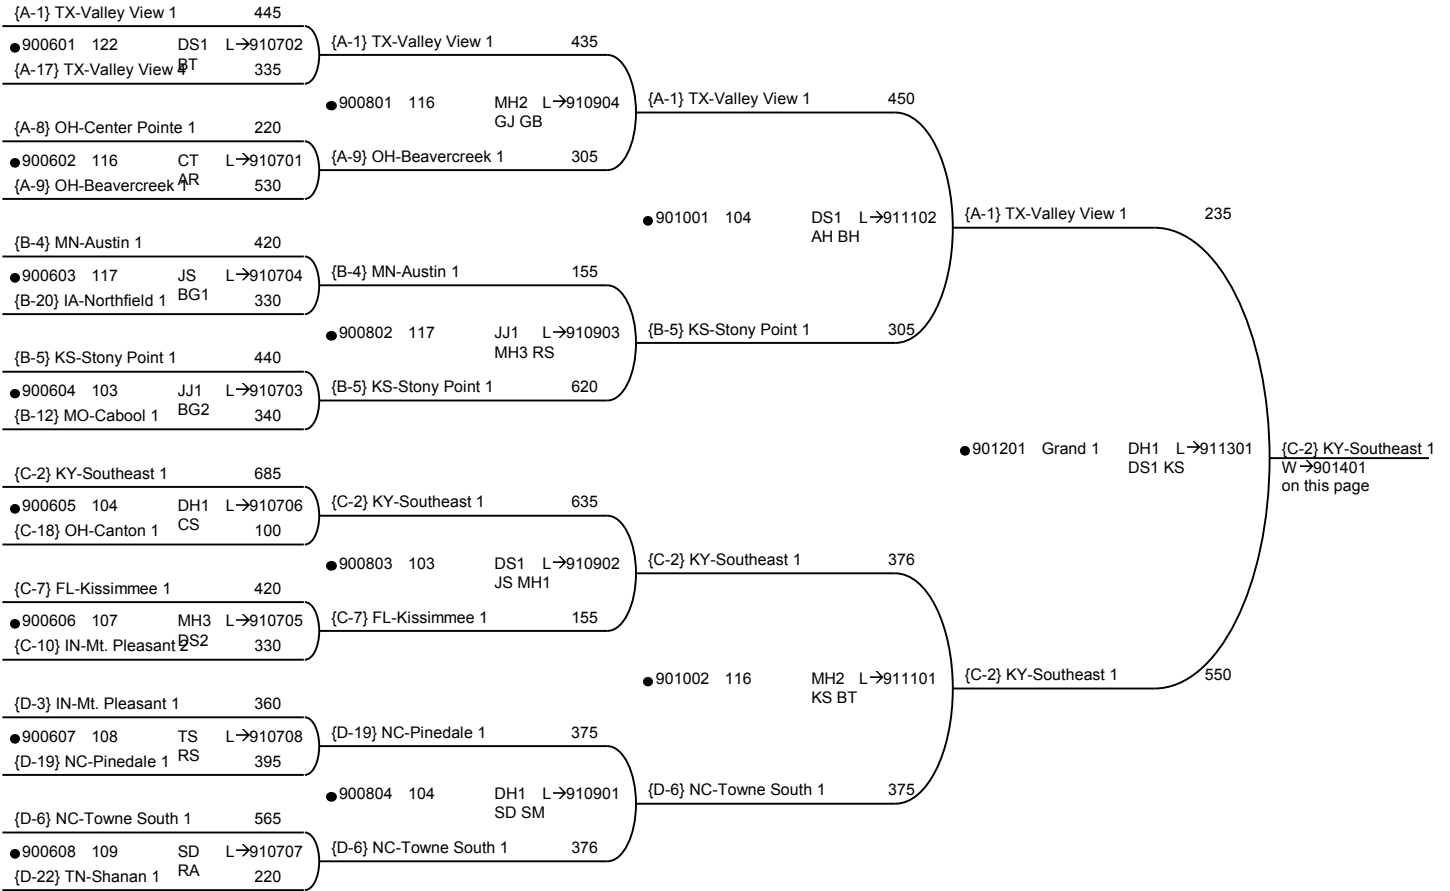

**Round 6
Tue 08:35am**

**Round 8
Tue 10:15am**

**Round 10
Tue 11:30am**

**Round 12
Tue 01:40pm**