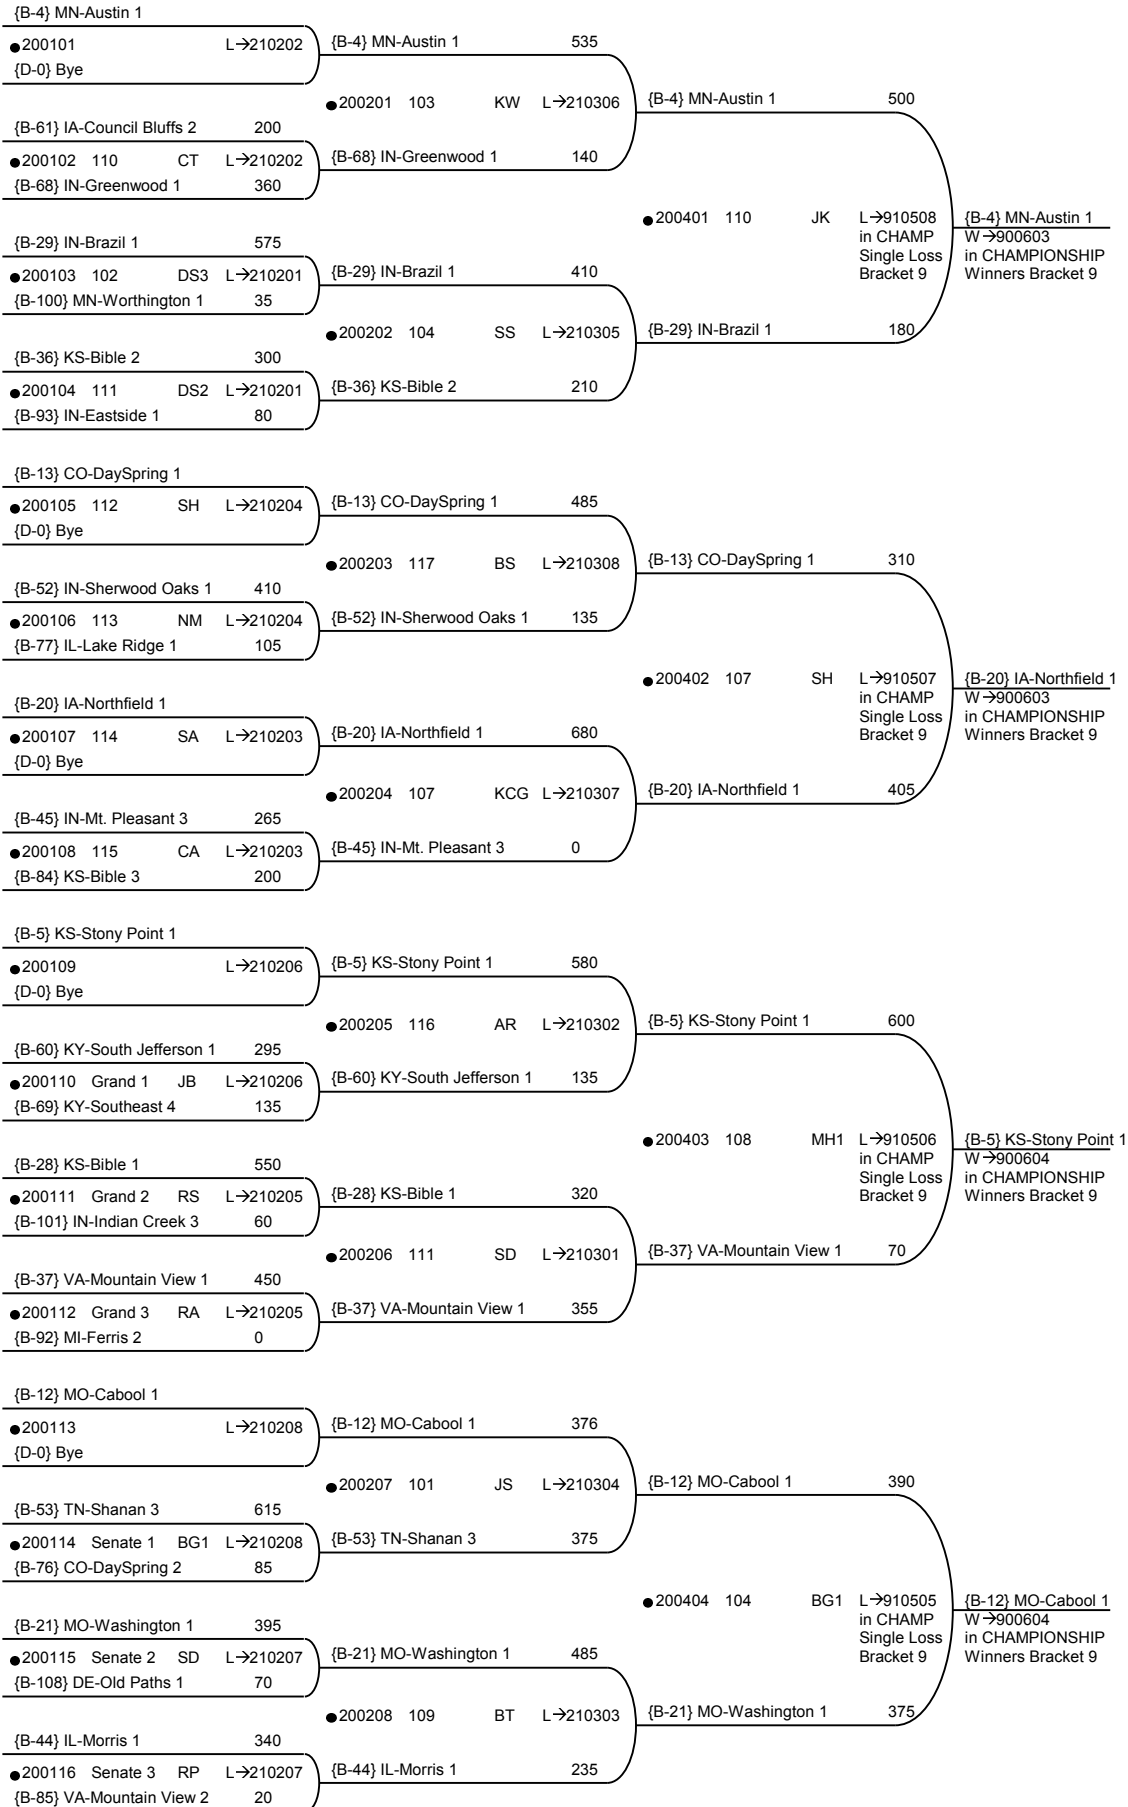

**Round 1
Mon 08:15am**

**Round 2
Mon 10:15am**

**Round 4
Mon 01:15pm**