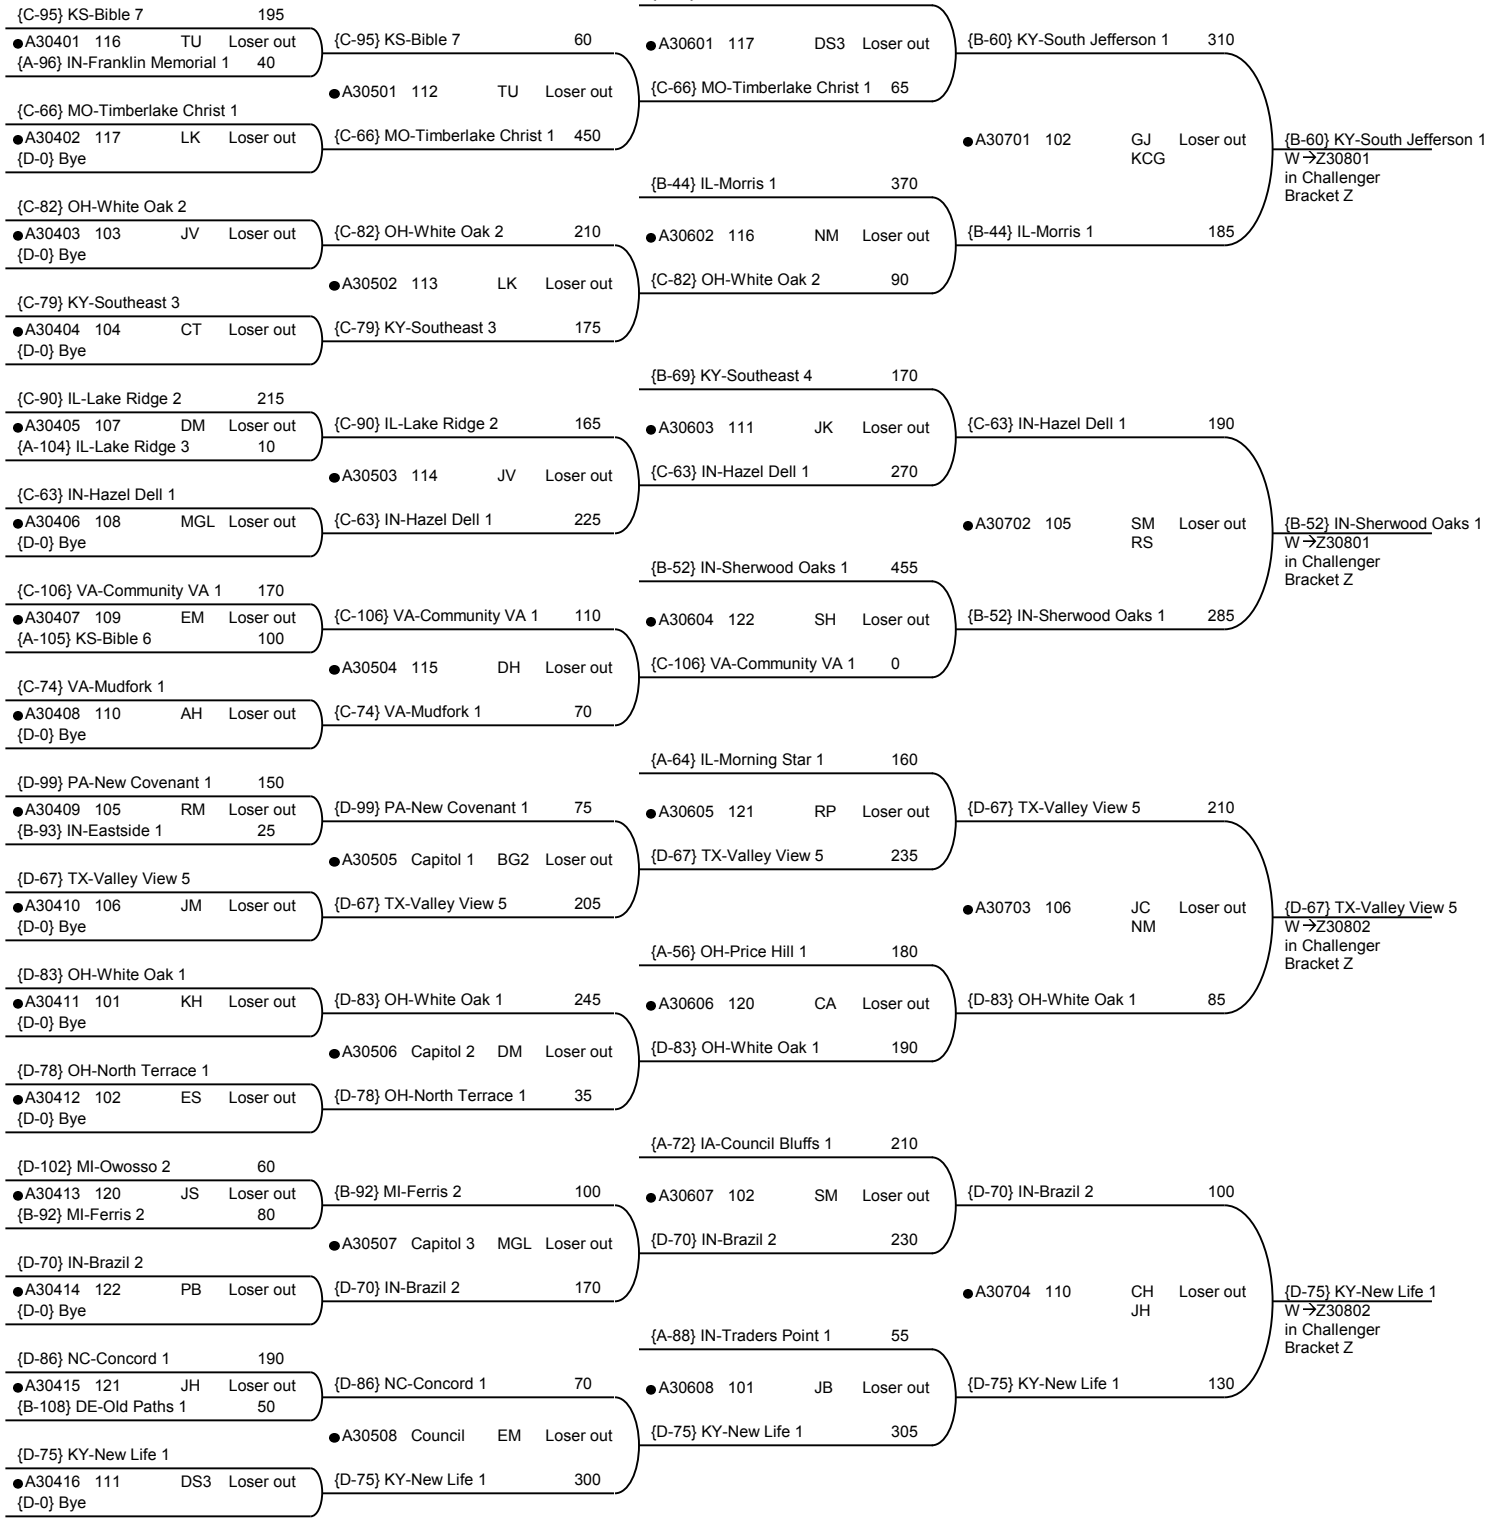

**Round 9
Tue 10:50am**

**Round 10
Tue 11:30am**

**Round 11
Tue 01:00pm**

**Round 12
Tue 01:40pm**

**Round 13
Tue 02:20pm**

Championship

9

Single Loss

Round 9
Tue 10:50am

Round 10
Tue 11:30am

Round 11
Tue 01:00pm

Round 12
Tue 01:40pm

**Round 4
Mon 02:20pm**

**Round 5
Tue 08:00am**

**Round 6
Tue 09:10am**

**Round 7
Tue 09:40am**